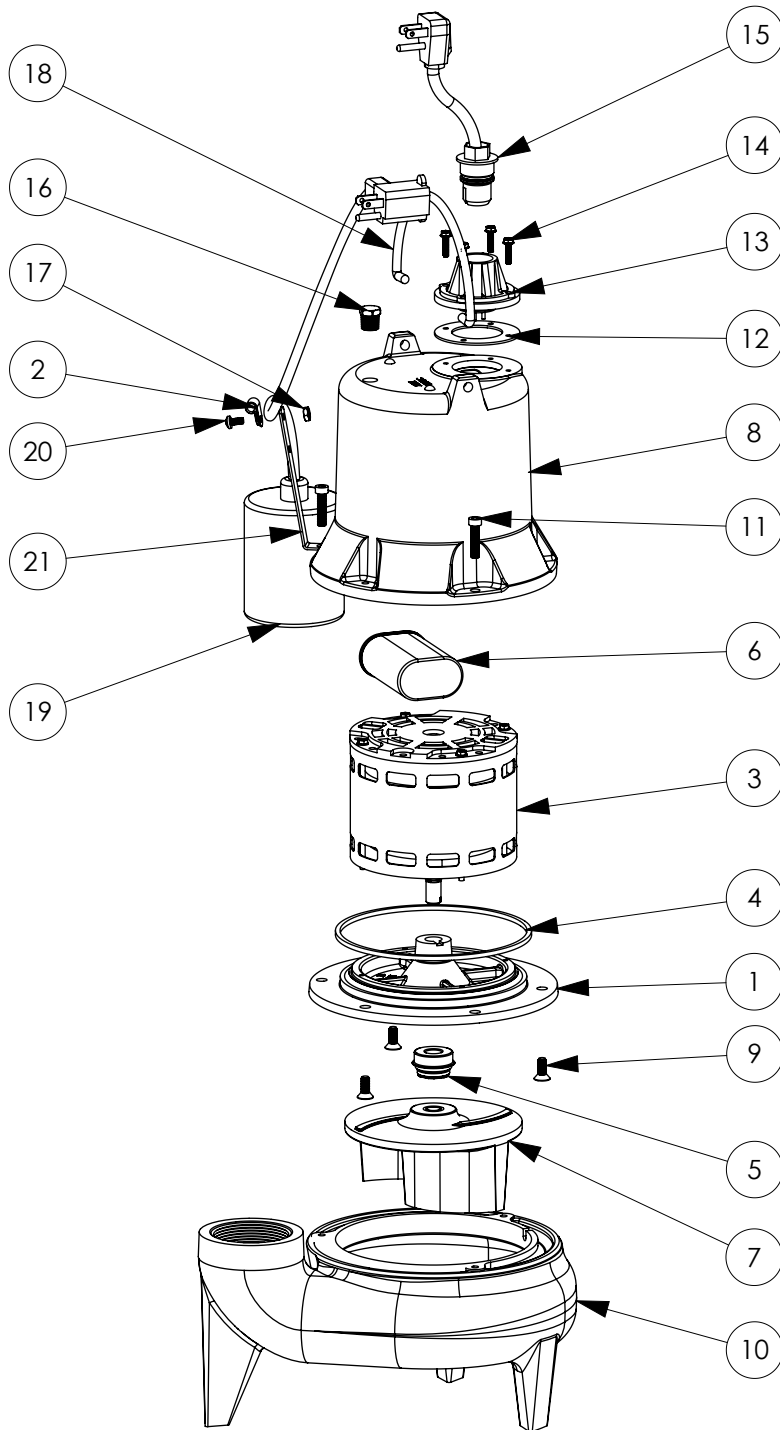

LE51A-2

LE51A-2 (B32)

**LE51A-2****LE51A-2 (B32)**

<b>#</b>	<b>PART #</b>	<b>DESCRIPTION</b>	<b>QTY</b>	<b>Note</b>
1	509200R	MOTOR SUPPORT PLATE	1	[1]
2	8014000	CABLE CLAMP	1	
3	5197200	MOTOR .5HP WITH BALL BEARING	1	
4	5066000	SEALRING, MOTOR COVER, #254S	1	[1]
5	50980A0	1/2 INCH UNITIZED SEAL	1	[1]
6	51930E0	CAPACITOR	1	
7	K001039	IMPELLER	1	
8	527800R	MOTOR CAP	1	[1]
9	8018000	1/4-20 x 5/8 SLOTTED FLAT HEAD BOLT	3	
10	545100R	HOUSING, VOLUTE	1	
11	8091000	1/4-20 x 1 HEX SOCKET HEAD BOLT	3	
12	5060000	CORD PLATE GASKET	1	
13	5014000	CORD PLATE	1	
14	8064000	#8-32 x 5/8 HEX WASHER HEAD SCREW	4	
15	K001008	POWER CORD, 115V, 25 FOOT CORD	1	
16	5071000	BRASS OIL PLUG	1	
17	8082000	#10-24 x 3/8 EPOXY LOCK SCREW	1	
18	K001095	STAINLESS STEEL HANDLE	1	
19	K001004	61130B0, 25' PUMP SWITCH KIT	1	
20	8002000	#10-24 STAINLESS STEEL HEX	1	
21	5070000	FLOAT SWITCH SUPPORT	1	

**PART NOTES:**

[1] - Part requires factory authorized service. Contact Liberty Pumps at 1-800-543-2550