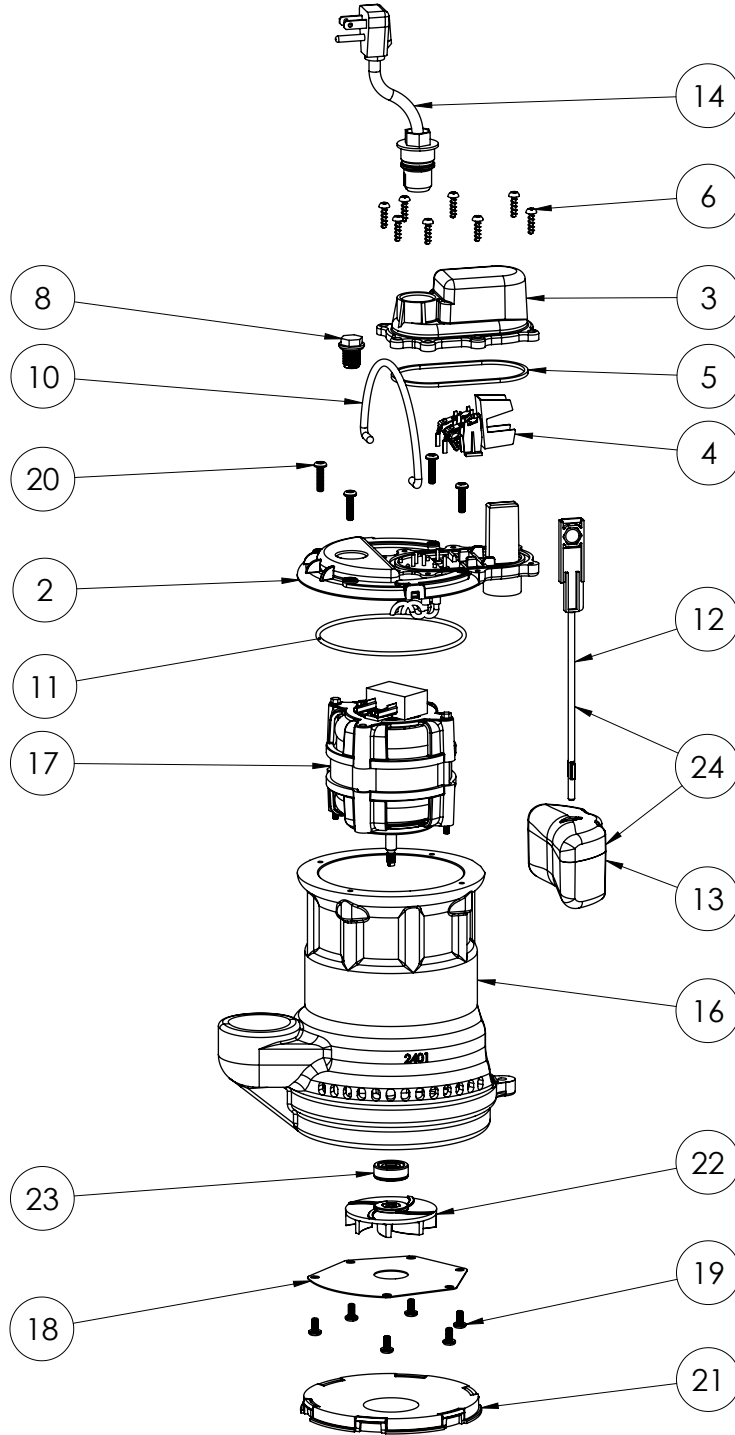

247 (B59)

247 (B59)

#	PART #	DESCRIPTION	QTY	Note
2	206500B	VMF MOTOR COVER, BLACK	1	
3	K001069	VMF SWITCH COVER, BLACK	1	
4	K001012	VMF SWITCH	1	
5	2072000	SEALRING, SWITCH COVER	1	
6	8104200	#10 HILO X 5/8" STAINLESS STEEL SCREW	8	
8	8089000	OIL PLUG, O-RING ASSEMBLY	1	
10	K001082	HANDLE	1	
11	2357000	O-RING	1	[1]
12	2075000	VMF FLOAT ROD	1	[1]
13	2362000	VMF FLOAT	1	[1]
14	K001010	POWER CORD, 115V, 10 FOOT CORD	1	
16	242300J	CAST IRON HOUSING VMF	1	[1]
17	2415200	PSC MOTOR	1	[1]
18	24030A0	FLAT VOLUTE PLATE	1	
19	8092000	#10 - 24 x 3/8" SCREW	6	
20	8072000	#10 - 24 x 3/4" SCREW	4	
21	25020A0	SOLID BOTTOM PLUG	1	
22	2416000	IMPELLER	1	
23	K001254	3043000 5/16" SHAFT SEAL	1	[1]
24	K001048	VMF FLOAT AND ROD KIT	1	

PART NOTES:

[1] - Part requires factory authorized service. Contact Liberty Pumps at 1-800-543-2550