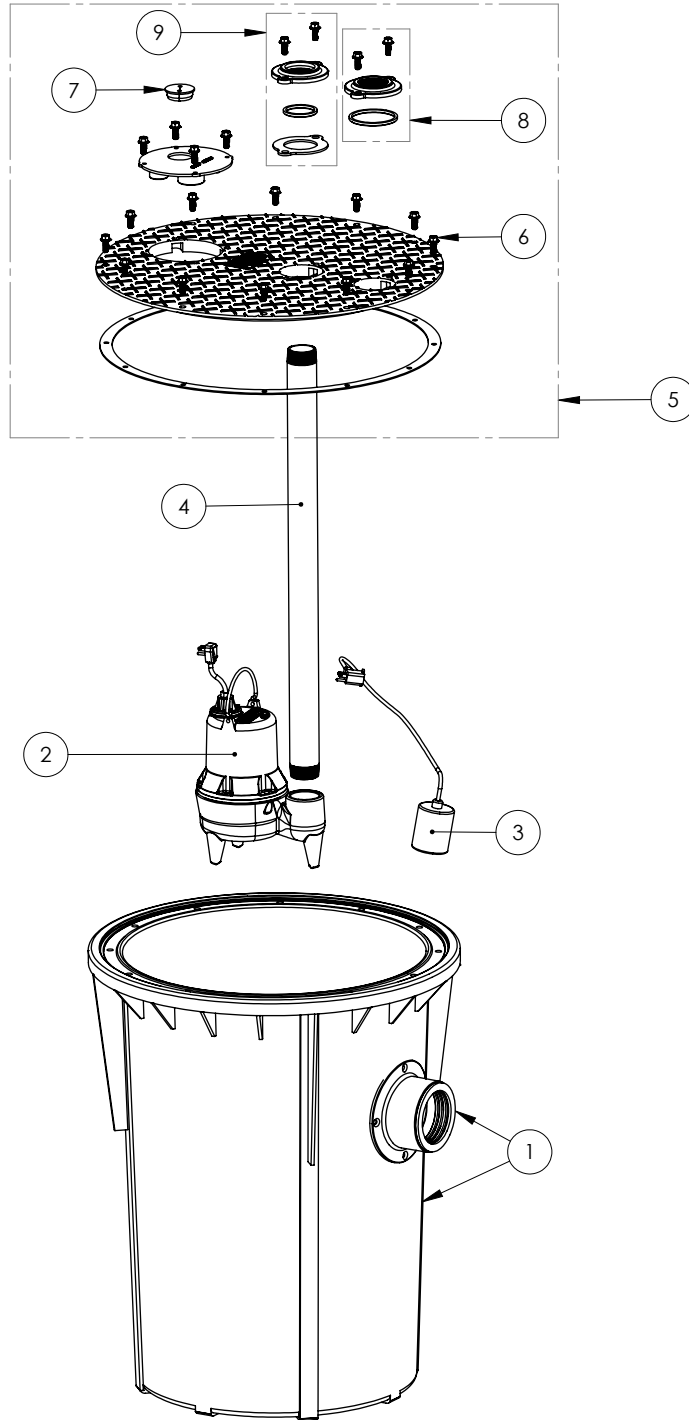

700 SERIES

702/LE51A (B10)

**700 SERIES****702/LE51A (B10)**

<b>#</b>	<b>PART #</b>	<b>DESCRIPTION</b>	<b>QTY</b>	<b>Note</b>
1	K001199	700 SERIES TANK AND CAST IRON HUB KIT	1	
2	LE51A	1/2 HP 2" SOLIDS HANDLING SEWAGE PUMP	1	
3	K001001	PUMP SWITCH KIT, INCLUDES MOUNTING HARDWARE	1	
4	4068000	NIPPLE 2x36 PVC SCH 80	1	
5	K001217	700 SERIES COVER ASSEMBLY	1	
6	1176000	SCREW FLANGE HEAD 3/8"-16	20	
7	45480B0	2" DOUBLE HOLE STOPPER	1	
8	K001390	2" VENT FLANGE KIT	1	
9	K001389	2" DISCHARGE FLANGE KIT	1	

---

702/LE51A (B10)

702\_LE51A (B10)

PAGE