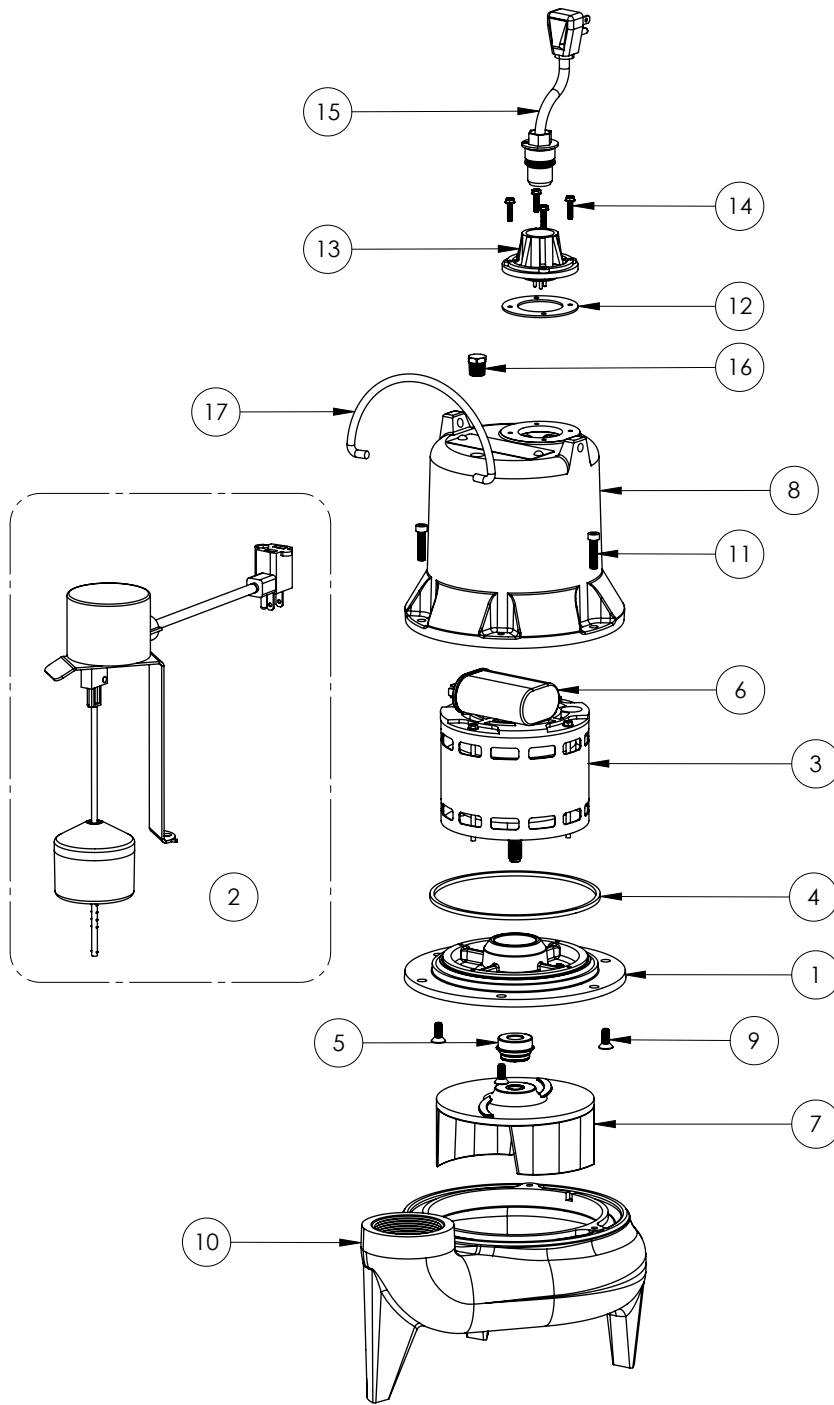

LE51AV

LE51AV (B41)

LE51AV**LE51AV (B41)**

#	PART #	DESCRIPTION	QTY	Note
1	509200R	MOTOR SUPPORT PLATE	1	[1]
2	K001542	KIT, VMII, SJE 10' CORD, LE	1	
3	51972A0	MOTOR 1/2HP WITH BALL BEARINGMOTOR .5HP WITH BALL BEARING	1	[1]
4	5066000	SEALRING, MOTOR COVER, #254S	1	[1]
5	50980A0	1/2 INCH UNITIZED SEAL	1	[1]
6	51930E0	CAPACITOR	1	
7	K001039	IMPELLER	1	
8	527800R	MOTOR CAPMOTOR CAP, BROWN	1	[1]
9	8018000	1/4-20 x 5/8 SLOTTED FLAT HEAD BOLT1/4-20X5/8 SLOTTED FLAT HEAD	3	
10	545100R	HOUSING, VOLUTEHOUSING, VOLUTE, BROWN	1	
11	8091000	1/4-20 x 1 HEX SOCKET HEAD BOLTBOLT 1/4-20x1 HEX SOCKET HD	3	
12	5060000	CORD PLATE GASKET	1	
13	5014000	CORD PLATE	1	
14	8064000	#8-32 x 5/8 HEX WASHER HEAD SCREW#8-32 x 5/8 HEX WASHER HEAD	4	
15	K001010	POWER CORD, 115V, 10 FOOT CORDPOWER CORD, 115V 10ft CORD	1	
16	5071000	BRASS OIL PLUG	1	
17	K001095	STAINLESS STEEL HANDLE	1	

PART NOTES:

[1] - Part requires factory authorized service. Contact Liberty Pumps at 1-800-543-2550