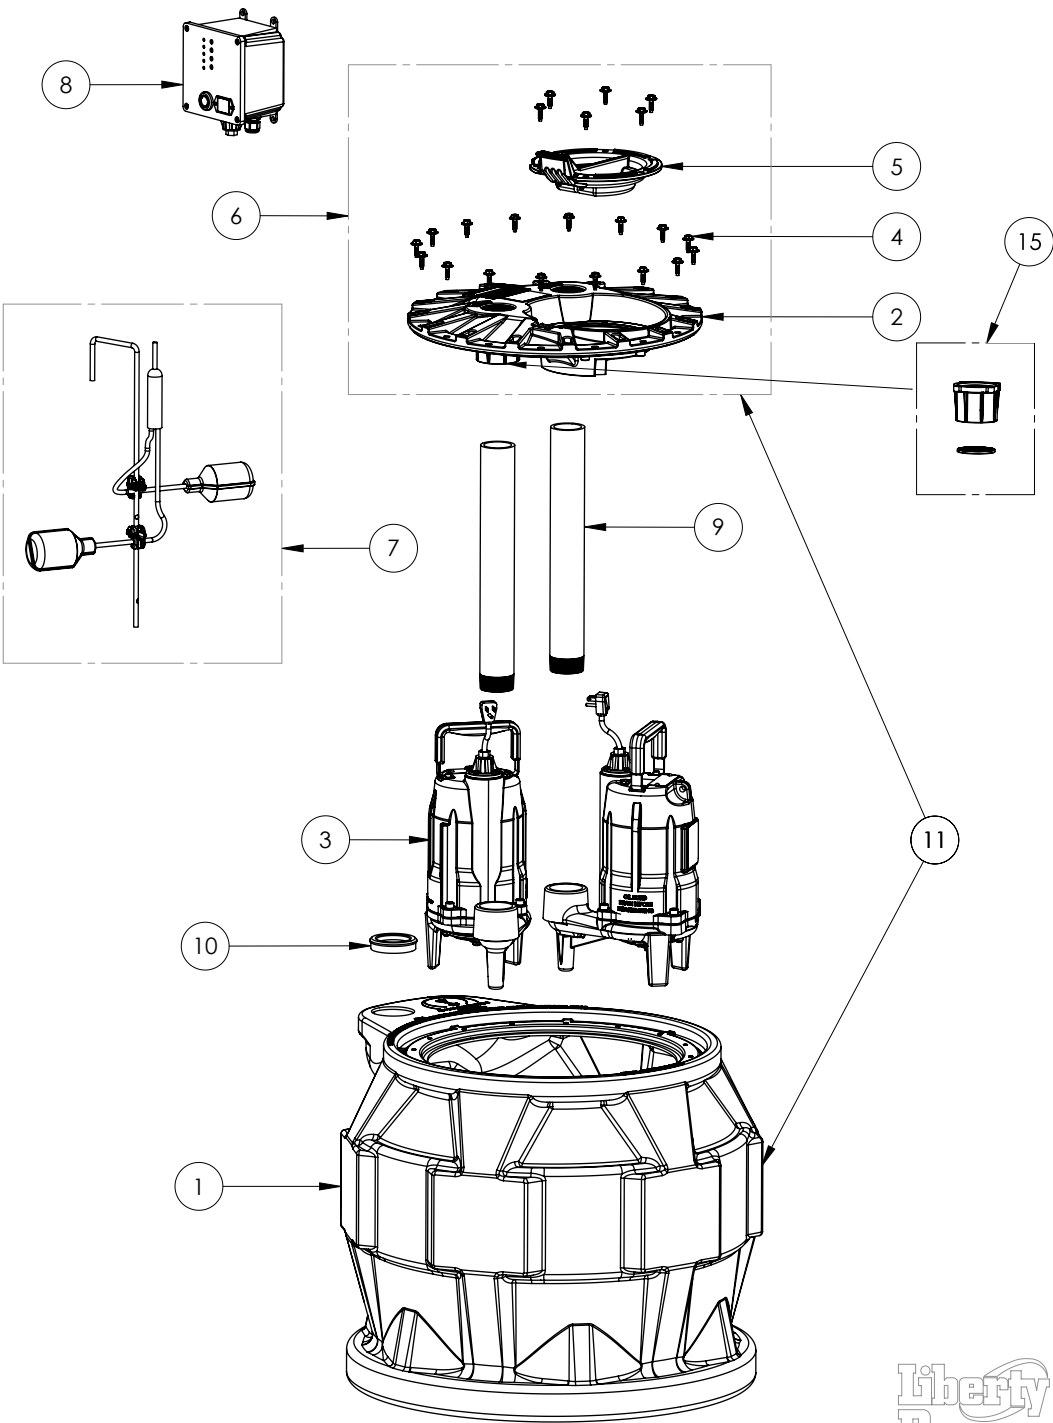

P682XPRG102

ProVore 680

P682XPRG102

#	PART #	DESCRIPTION	QTY	Note
1	K001435	50320B0, DUPLEX TANK 16 BOLT	1	
2	50340B0	2X2 COVER, 16 BOLT	1	
3	PRG102M	PROVORE RESIDENTIAL GRINDER 230V	2	
4	8155000	WASHER HEAD HEX SCREW	22	
5	K001233	INSPECTION COVER, INCLUDES MOUNTING SCREWS (6)	1	
6	K001436	2X2 PRO680 COVER KIT	1	
7	QT680-10	PRO680 SERIES QUICK TREE KIT 10'	1	
8	69770B0	PDC-230 DUPLEX CONTROLLER	1	
9	K001399	PRO SERIES PIPE KIT 2" SCH80 X17.50"	2	
10	K001014	PIPE SEAL GROMMET 2"	1	
11	K001437	P680 BASIN AND COVER KIT	1	
15	K001652	2" CAP AND LIP SEAL KIT FOR P680	1	