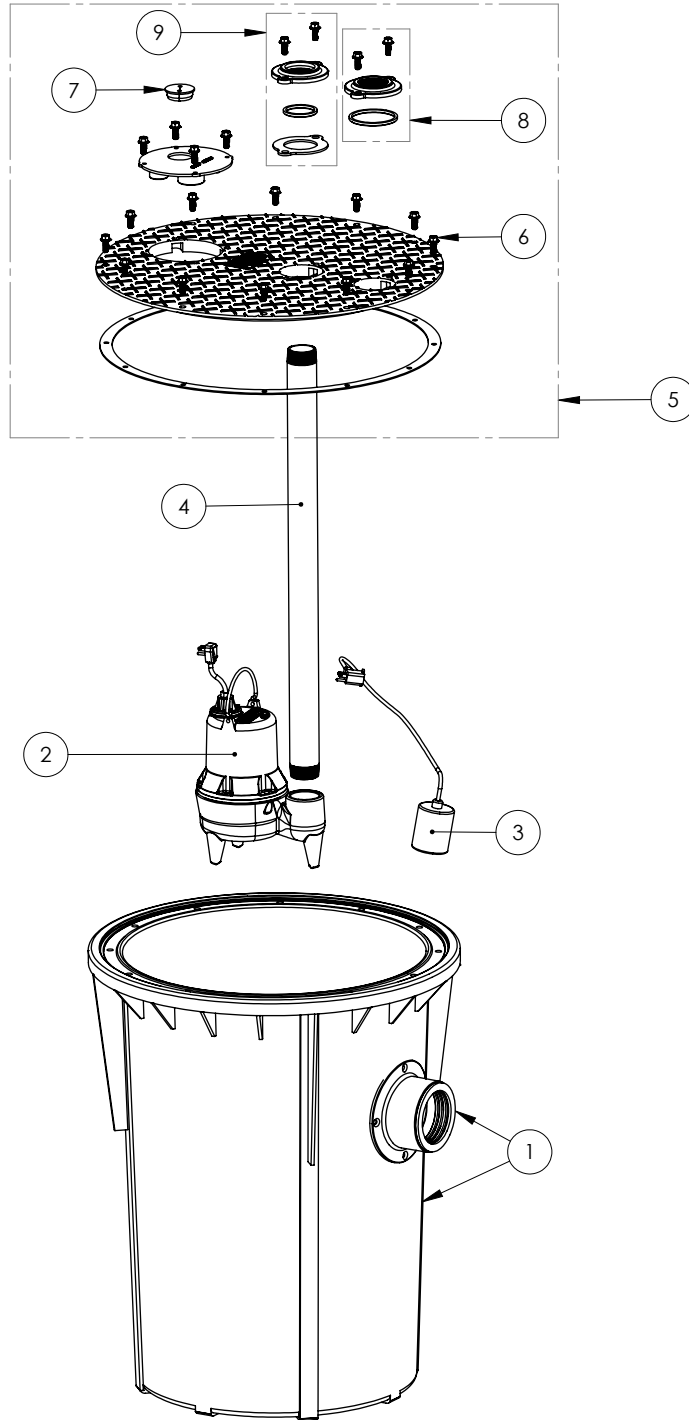

700 SERIES

702/LE52A (B10)

**700 SERIES****702/LE52A (B10)**

<b>#</b>	<b>PART #</b>	<b>DESCRIPTION</b>	<b>QTY</b>	<b>Note</b>
1	K001199	700 SERIES TANK AND CAST IRON HUB KIT	1	
2	LE52M	1/2 HP SEWAGE PUMP 230V, 10' POWER CORD	1	
3	K001019	61140A0 PUMP SWITCH, 10' 230V, INCLUDES MOUNTING HARDWARE	1	
4	4068000	NIPPLE 2x36 PVC SCH 80	1	
5	K001217	700 SERIES COVER ASSEMBLY	1	
6	1176000	SCREW FLANGE HEAD 3/8"-16	20	
7	45480B0	2" DOUBLE HOLE STOPPER	1	
8	K001390	2" VENT FLANGE KIT	1	
9	K001389	2" DISCHARGE FLANGE KIT	1	

---

**702/LE52A (B10)**

702\_LE52A (B10)

PAGE