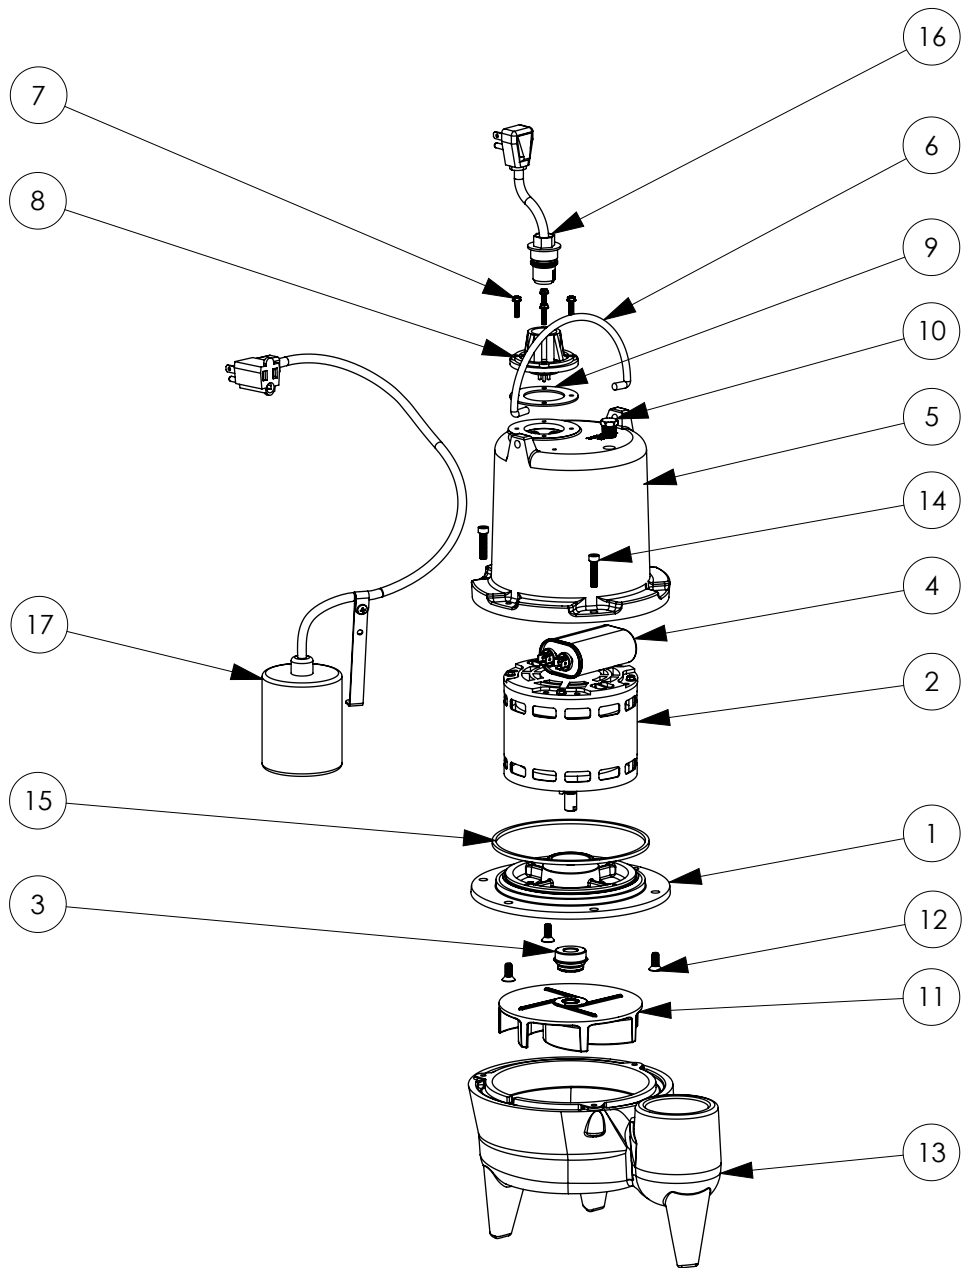

LE41A

LE41A (B41)

LE41A**LE41A (B41)**

#	PART #	DESCRIPTION	QTY	Note
1	509200R	MOTOR SUPPORT PLATE	1	[1]
2	51972A0	MOTOR 1/2HP WITH BALL BEARING	1	[1]
3	50980A0	1/2 INCH UNITIZED SEAL	1	[1]
4	51930E0	CAPACITOR	1	
5	545000R	MOTOR COVER	1	
6	K001095	STAINLESS STEEL HANDLE	1	
7	8064000	#8-32 x 5/8 HEX WASHER HEAD SCREW	4	
8	5014000	CORD PLATE	1	
9	5060000	CORD PLATE GASKET	1	
10	50710A0	PIPE PLUG, 1/4" HEX HD BRASS NPTF	1	
11	K001163	IMPELLER	1	
12	8018000	1/4-20 x 5/8 SLOTTED FLAT HEAD BOLT	3	
13	545200R	VOLUTE	1	[1]
14	8091000	1/4-20 x 1 HEX SOCKET HEAD BOLT	3	
15	5066000	SEALRING, MOTOR COVER, #254S	1	[1]
16	K001010	POWER CORD, 115V, 10 FOOT CORD	1	
17	K001001	PUMP SWITCH KIT, INCLUDES MOUNTING HARDWARE	1	

PART NOTES:

[1] - Part requires factory authorized service. Contact Liberty Pumps at 1-800-543-2550