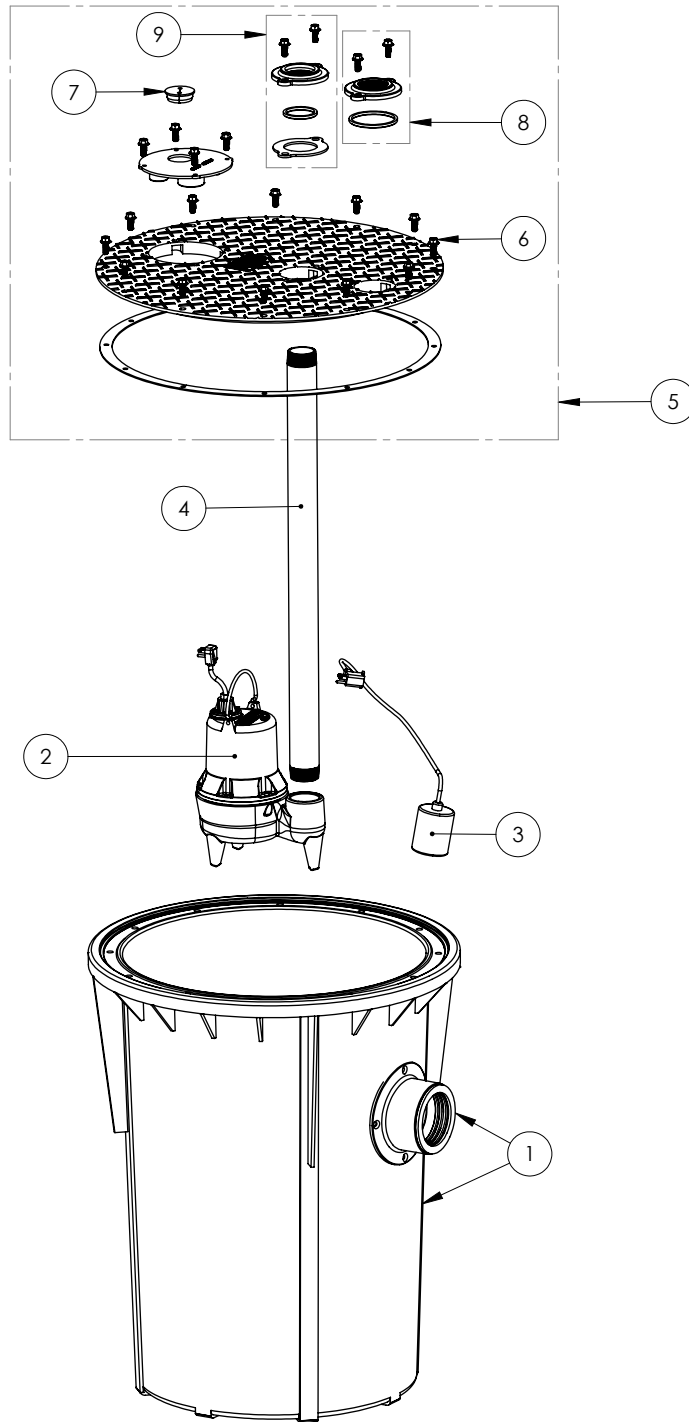

700 SERIES

702/LE41A (B10)

700 SERIES**702/LE41A (B10)**

#	PART #	DESCRIPTION	QTY	Note
1	K001199	700 SERIES TANK AND CAST IRON HUB KIT	1	
2	LE41A	4/10 HP 2" SOLIDS HANDLING SEWAGE PUMP	1	
3	K001001	PUMP SWITCH KIT, INCLUDES MOUNTING HARDWARE	1	
4	4068000	NIPPLE 2x36 PVC SCH 80	1	
5	K001217	700 SERIES COVER ASSEMBLY	1	
6	1176000	SCREW FLANGE HEAD 3/8"-16	20	
7	45480B0	2" DOUBLE HOLE STOPPER	1	
8	K001390	2" VENT FLANGE KIT	1	
9	K001389	2" DISCHARGE FLANGE KIT	1	

702/LE41A (B10)

702_LE41A (B10)

PAGE