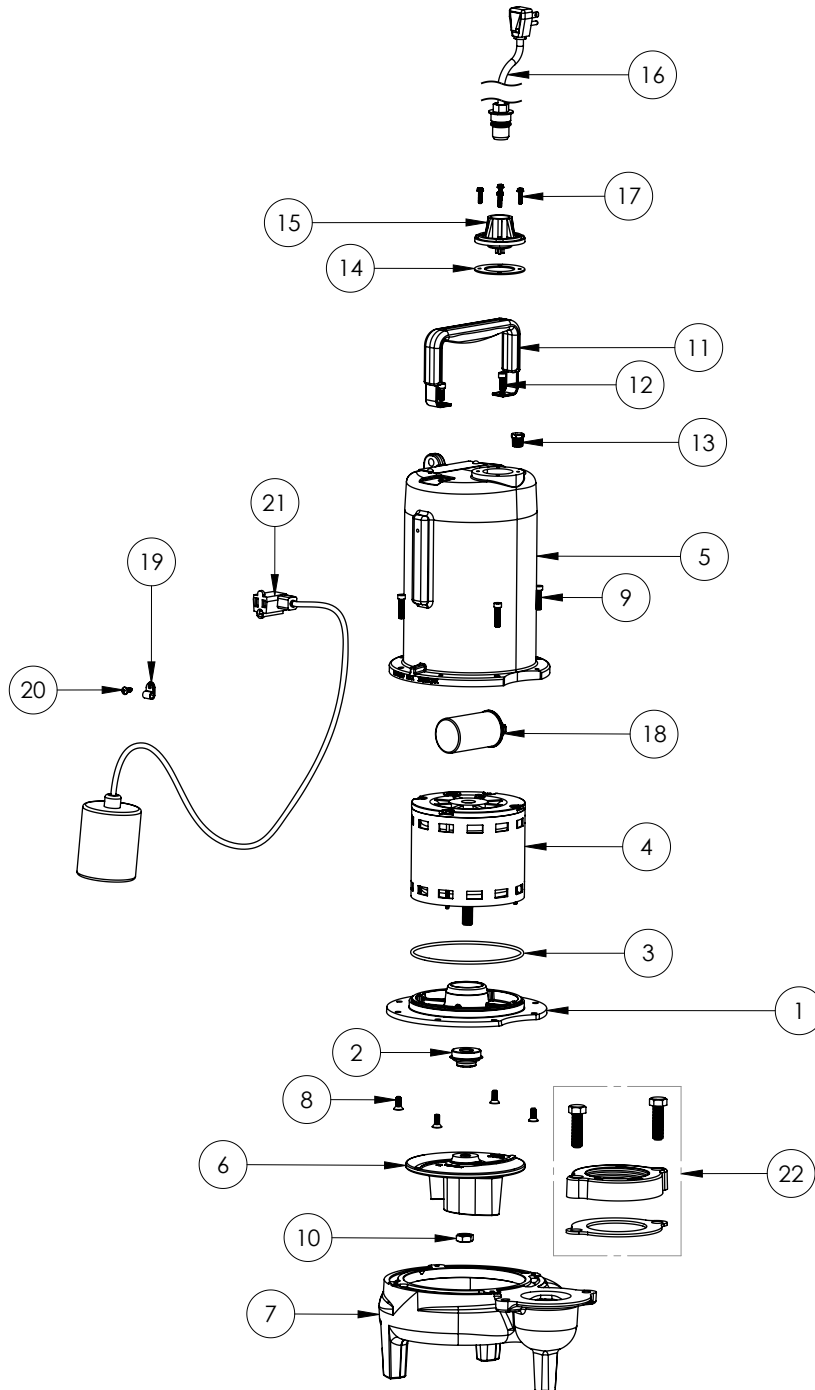

LE71A3

LE71A3 (B71)

LE71A3**LE71A3 (B71)**

#	PART #	DESCRIPTION	QTY	Note
1	53260AR	MOTOR PLATE	1	
2	K001717	KIT, 5/8 UNITIZED 5120000 AND LIP SEAL 5860000	1	
3	5617000	O-RING	1	
4	5340200	MOTOR	1	[1]
5	531400R	MOTOR COVER	1	[1]
6	5130000	IMPELLER, CAST IRON	1	
7	531500R	VOLUTE HOUSING	1	
8	8018000	1/4-20 x 5/8 SLOTTED FLAT HEAD BOLT	4	
9	8091000	1/4-20 x 1 HEX SOCKET HEAD BOLT	4	
10	8046000	1/2-20 HEX STAINLESS STEEL JAM NUT	1	
11	3411200	HANDLE	1	
12	8103000	SCREW 1/4-20x5/8" HX SKT SS	2	
13	5071000	BRASS OIL PLUG	1	
14	5060000	CORD PLATE GASKET	1	
15	5014000	CORD PLATE	1	
16	K001010	POWER CORD, 115V, 10 FOOT CORD	1	
17	8064000	#8-32 x 5/8 HEX WASHER HEAD SCREW	4	
18	51190F0	CAPACITOR	1	
19	8014000	CABLE CLAMP	1	
20	8082000	#10-24 x 3/8 EPOXY LOCK SCREW	1	
21	K001001	PUMP SWITCH KIT, INCLUDES MOUNTING HARDWARE	1	
22	K001222	3" DISCHARGE KIT	1	

PART NOTES:

[1] - Part requires factory authorized service. Contact Liberty Pumps at 1-800-543-2550