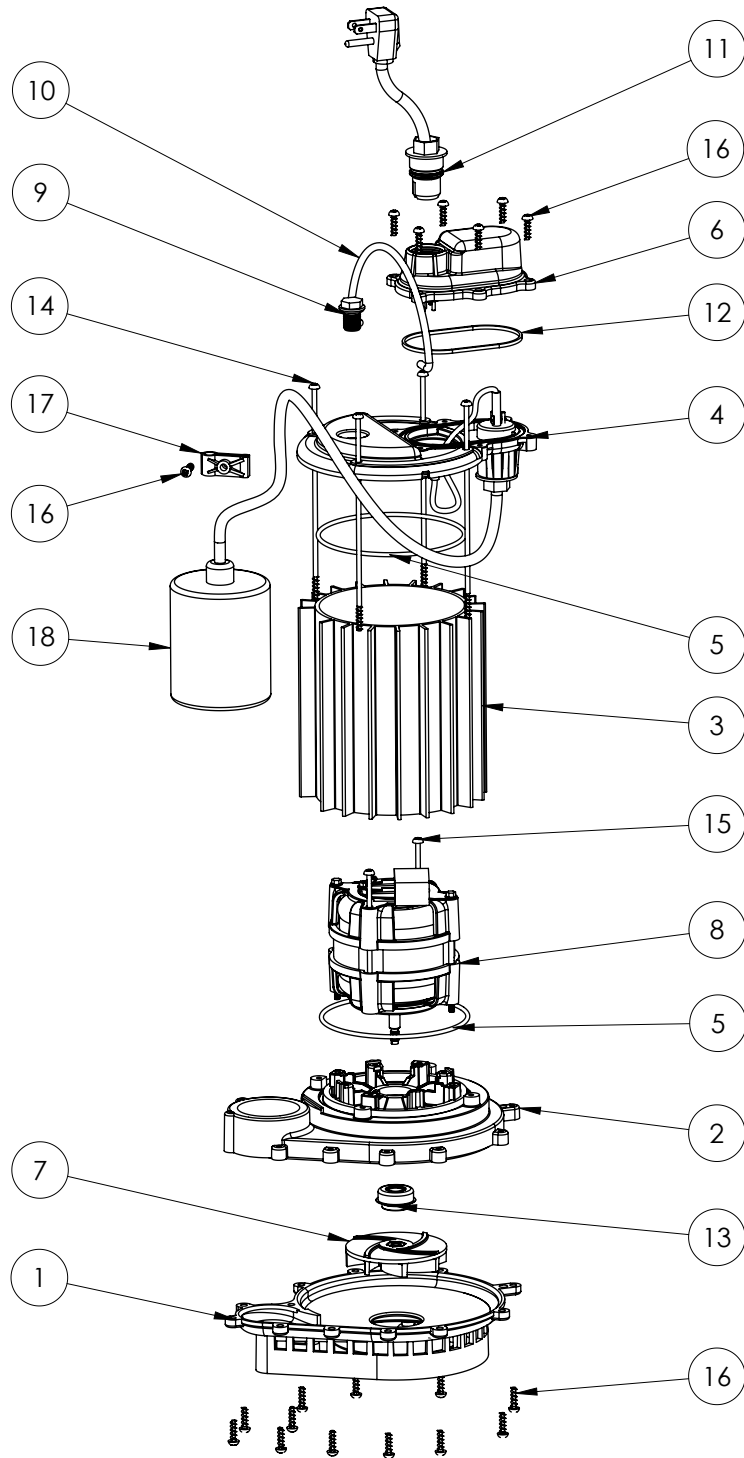

231-2 (B51)

231-2 (B51)

#	PART #	DESCRIPTION	QTY	Note
1	233600B	BASE WITH VOLUTE ASSEMBLY	1	
2	23310AB	MOTOR SUPPORT PLATE	1	[1]
3	230700S	MOTOR HOUSING	1	[1]
4	240600B	MOTOR COVER	1	
5	2357000	O-RING	2	[1]
6	240700B	CHAMBER COVER	1	
7	K001331	IMPELLER	1	
8	2415200	PSC MOTOR	1	[1]
9	8089000	OIL PLUG, O-RING ASSEMBLY	1	
10	K001082	HANDLE	1	
11	K001008	POWER CORD, 115V, 25 FOOT CORD	1	
12	K001046	SEALRING, CHAMBER COVER	1	
13	K001254	3043000 5/16" SHAFT SEAL	1	[1]
14	8042200	#10 x 6-1/2 STAINLESS STEEL SCREW	4	[1]
15	8149000	#10 x 3-3/4 POLYFAST SCREW	2	[1]
16	8104200	#10 HILO X 5/8" STAINLESS STEEL SCREW	19	
17	2319000	CLAMP, SWITCH CORD	1	
18	K001080	2405000 MECHANICAL SWITCH W/ QUICKPLUG	1	

PART NOTES:

[1] - Part requires factory authorized service. Contact Liberty Pumps at 1-800-543-2550