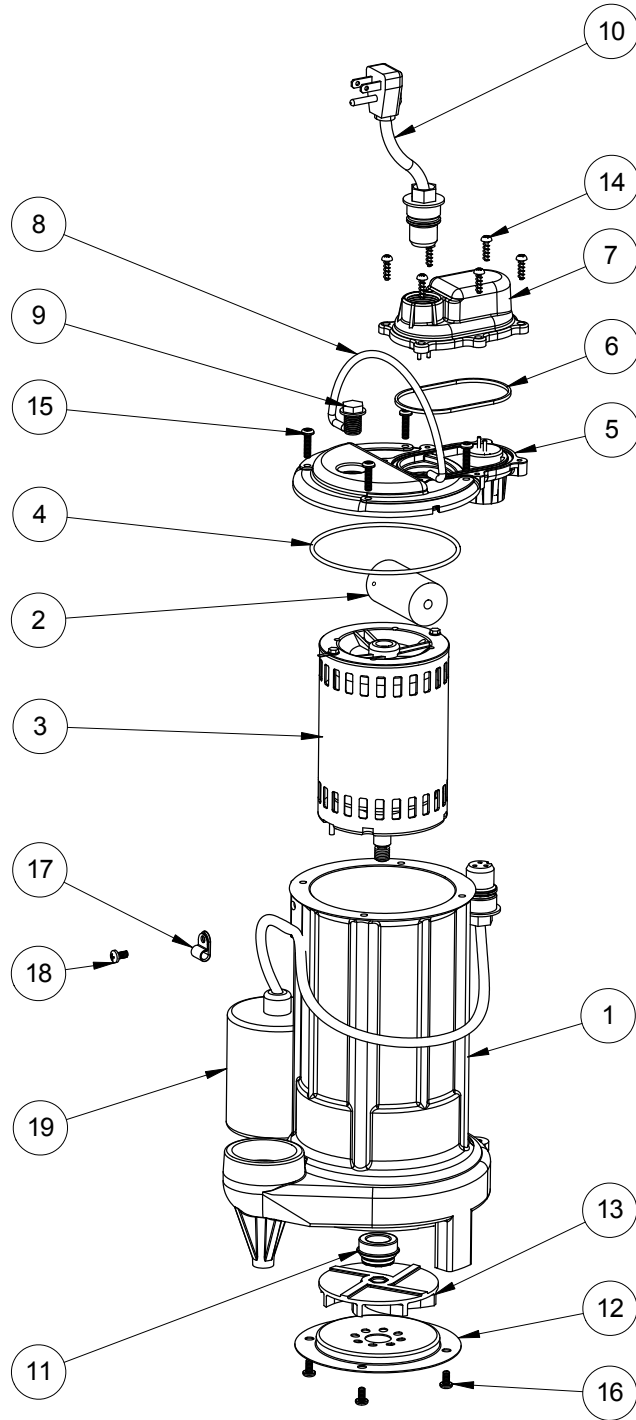

281 (B20)

## 281 (B20)

#	PART #	DESCRIPTION	QTY	Note
1	25160AG	CAST IRON HOUSING WITH HOLE	1	
2	25200B0	CAPACITOR	1	[1]
3	2517000	MOTOR, .8 HP	1	
4	2357000	O-RING	1	[1]
5	240600G	MOTOR COVER, GREY	1	
6	K001046	SEALRING, CHAMBER COVER	1	
7	240700G	CHAMBER COVER, GREY	1	
8	K001082	HANDLE	1	
9	8089000	OIL PLUG, O-RING ASSEMBLY	1	
10	K001010	POWER CORD, 115V, 10 FOOT CORD	1	
11	50980A0	1/2 INCH UNITIZED SEAL	1	[1]
12	2414000	280 SERIES STAMPING INLET	1	
13	K001091	280 SERIES IMPELLER KIT	1	
14	8104200	#10 HILO X 5/8" STAINLESS STEEL SCREW	6	
15	8072000	#10 - 24 x 3/4" SCREW	4	
16	8092000	#10 - 24 x 3/8" SCREW	4	
17	8014000	CABLE CLAMP	1	
18	8082000	#10-24 x 3/8 EPOXY LOCK SCREW	1	
19	K001080	2405000 MECHANICAL SWITCH W/ QUICKPLUG	1	

**PART NOTES:**

[1] - Part requires factory authorized service. Contact Liberty Pumps at 1-800-543-2550