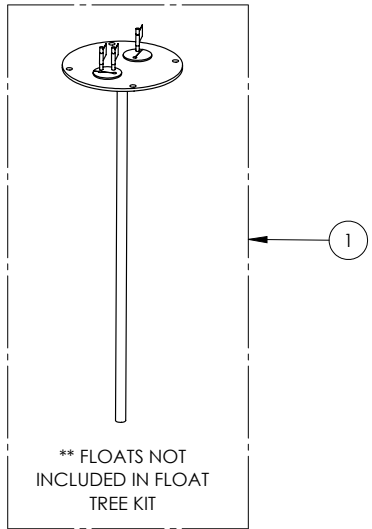

1100 SERIES

1102/LE41M (B10)

**1100 SERIES****1102/LE41M (B10)**

<b>#</b>	<b>PART #</b>	<b>DESCRIPTION</b>	<b>QTY</b>	<b>Note</b>
1	K001203	10" INSPECTION COVER WITH FLOAT TREE (FLOATS NOT INCLUDED)	1	
2	K001202	30" X 36" BASIN, WITH CAST IRON INLET HUB	1	
3	K001200	1100 COVER KIT 2" DISCH 2" VENT	1	
4	LE41M	4/10 HP SEWAGE PUMP 115V, 10' POWER CORD	2	
5	K001389	2" DISCHARGE FLANGE KIT	2	
6	K001390	2" VENT FLANGE KIT	1	
7	4508000	2 1/2" STOPPER - SINGLE 5/16" HOLE	2	
8	45480A0	SINGLE HOLE STOPPER	1	
9	45480B0	2" DOUBLE HOLE STOPPER	1	
10	45220C0	GASKET TAPE	1	
11	4068000	NIPPLE 2x36 PVC SCH 80	2	

---

**1102/LE41M (B10)**

1102-LE41M\_B10-A

PAGE