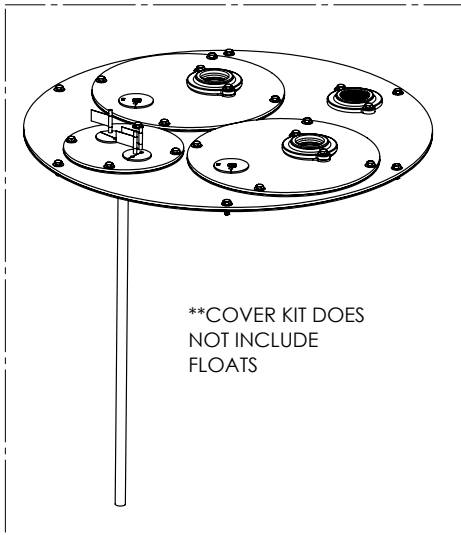

1100 SERIES

1102/LE41M (B10)

**1100 SERIES****1102/LE41M (B10)**

<b>#</b>	<b>PART #</b>	<b>DESCRIPTION</b>	<b>QTY</b>	<b>Note</b>
1	K001203	10" INSPECTION COVER WITH FLOAT TREE (FLOATS NOT INCLUDED)	1	
2	K001202	30" X 36" BASIN, WITH CAST IRON INLET HUB	1	
3	K001200	1100 COVER KIT 2" DISCH 2" VENT	1	
4	LE41M	4/10 HP SEWAGE PUMP 115V, 10' POWER CORD	2	
5	K001389	2" DISCHARGE FLANGE KIT	2	
6	K001390	2" VENT FLANGE KIT	1	
7	4508000	2 1/2" STOPPER - SINGLE 5/16" HOLE	2	
8	45480A0	SINGLE HOLE STOPPER	1	
9	45480B0	2" DOUBLE HOLE STOPPER	1	
10	45220C0	GASKET TAPE	1	
11	4068000	NIPPLE 2x36 PVC SCH 80	2	

---

**1102/LE41M (B10)**

1102-LE41M\_B10-A

PAGE