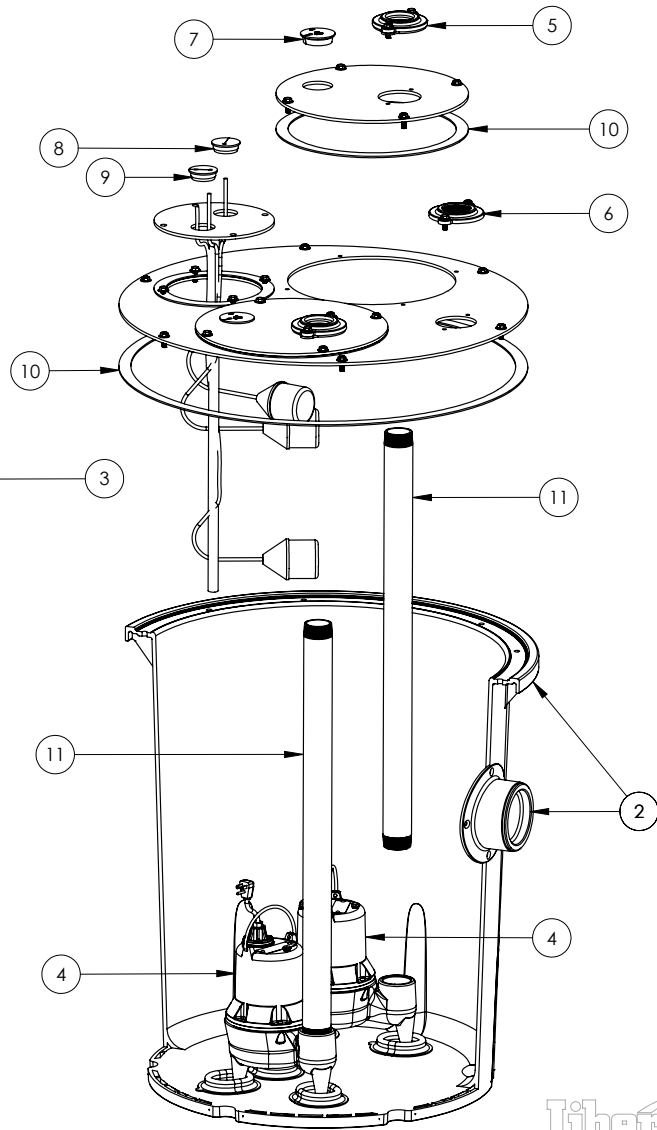

1100 SERIES

1102/LE41M (B10)

**1100 SERIES****1102/LE41M (B10)**

<b>#</b>	<b>PART #</b>	<b>DESCRIPTION</b>	<b>QTY</b>	<b>Note</b>
1	K001203	10" INSPECTION COVER WITH FLOAT TREE (FLOATS NOT INCLUDED)	1	
2	K001202	30" X 36" BASIN, WITH CAST IRON INLET HUB	1	
3	K001200	1100 COVER KIT 2" DISCH 2" VENT	1	
4	LE41M	4/10 HP SEWAGE PUMP 115V, 10' POWER CORD	2	
5	K001389	2" DISCHARGE FLANGE KIT	2	
6	K001390	2" VENT FLANGE KIT	1	
7	4508000	2 1/2" STOPPER - SINGLE 5/16" HOLE	2	
8	45480A0	SINGLE HOLE STOPPER	1	
9	45480B0	2" DOUBLE HOLE STOPPER	1	
10	45220C0	GASKET TAPE	1	
11	4068000	NIPPLE 2x36 PVC SCH 80	2	

---

**1102/LE41M (B10)**

1102-LE41M\_B10-A

PAGE