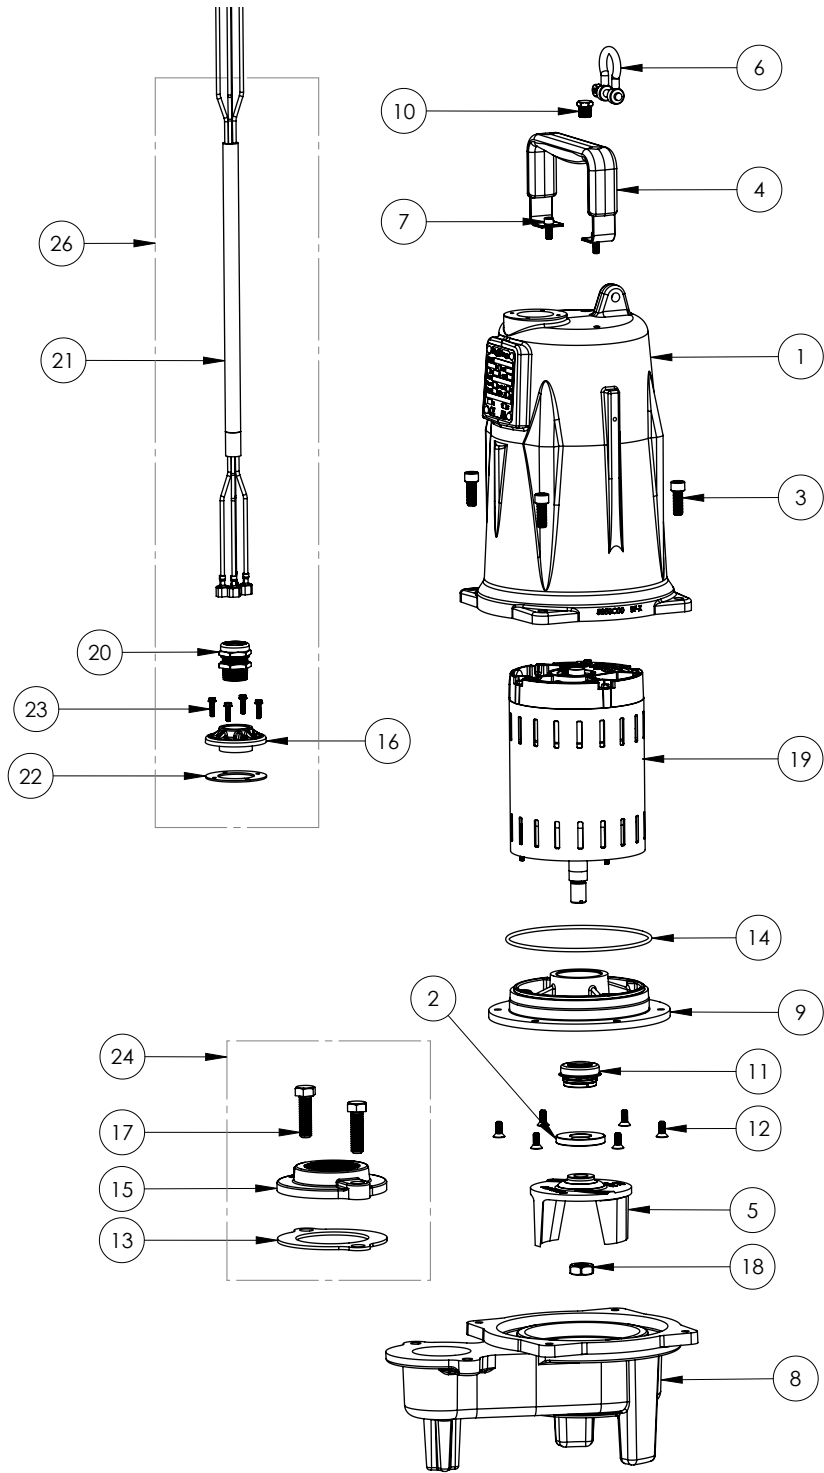

LEH153M2-3E (B84)

LEH153M2-3E

LEH153M2-3E (B84)

#	PART #	DESCRIPTION	QTY	Note
1	585000R	MOTOR COVER PAINTED	1	[1]
2	5618000	DOUBLE LIP SEAL	1	
3	5862000	BOLT, 3/8-16X1 SHCS SS	4	
4	5613000	HANDLE	1	
5	K001323	IMPELLER, CAST IRON, INCLUDES 5887000	1	
6	5611000	SHACKLE	1	
7	8103000	SCREW 1/4-20x5/8" HX SKT SSSCREW 1/4-20X5/8 HX SKT SS	2	
8	58730AR	LEH150 SERIES VOLUTE	1	
9	5851000	MOTOR PLATE	1	
10	50710A0	PIPE PLUG, 1/4" HEX HD BRASS NPTF	1	
11	5633000	3/4" UNITIZED SHAFT SEALSEAL	1	[1]
12	8018000	1/4-20 x 5/8 SLOTTED FLAT HEAD BOLTBOLT 1/4-20x5/8 FL HD SS	6	
13	5129000	FLANGE GASKET, FITS 2" OR 3"FLANGE GASKET	1	
14	5617000	O-RINGORING #2-253 BUNA	1	
15	512100R	2" DISCHARGE FLANGE	1	
16	57890AR	PAINTED 3/4 NPT, CE CORD PLATE	1	
17	8037000	1/2-13 x 1-3/4 STAINLESS STEEL BOLTBOLT, 1/2-13X1-3/4 S.S.	2	
18	5887000	NUT, JAM, 5/8-18 HEX S.S.	1	
19	5884000	MOTOR 2HP 230-460V 3PH LEHMOTOR, 2HP 230V 1PH 2 POLE LEH	1	[1]
20	5790000	STRAIN RELIEF, 3/4 NPT STAINLESS, IEC	1	
21	5794000	POWER CORD, IEC COMPLIANT 10M	1	
22	5060000	CORD PLATE GASKETCORDPLATE GASKET	1	
23	8064000	#8-32 x 5/8 HEX WASHER HEAD SCREWSREW 8-32x5/8 IND HWD.SS	4	
24	K001221	2" DISCHARGE KIT	1	
26	K001419	IEC 3PH 10M CORD KIT	1	

PART NOTES:

[1] - Part requires factory authorized service. Contact Liberty Pumps at 1-800-543-2550