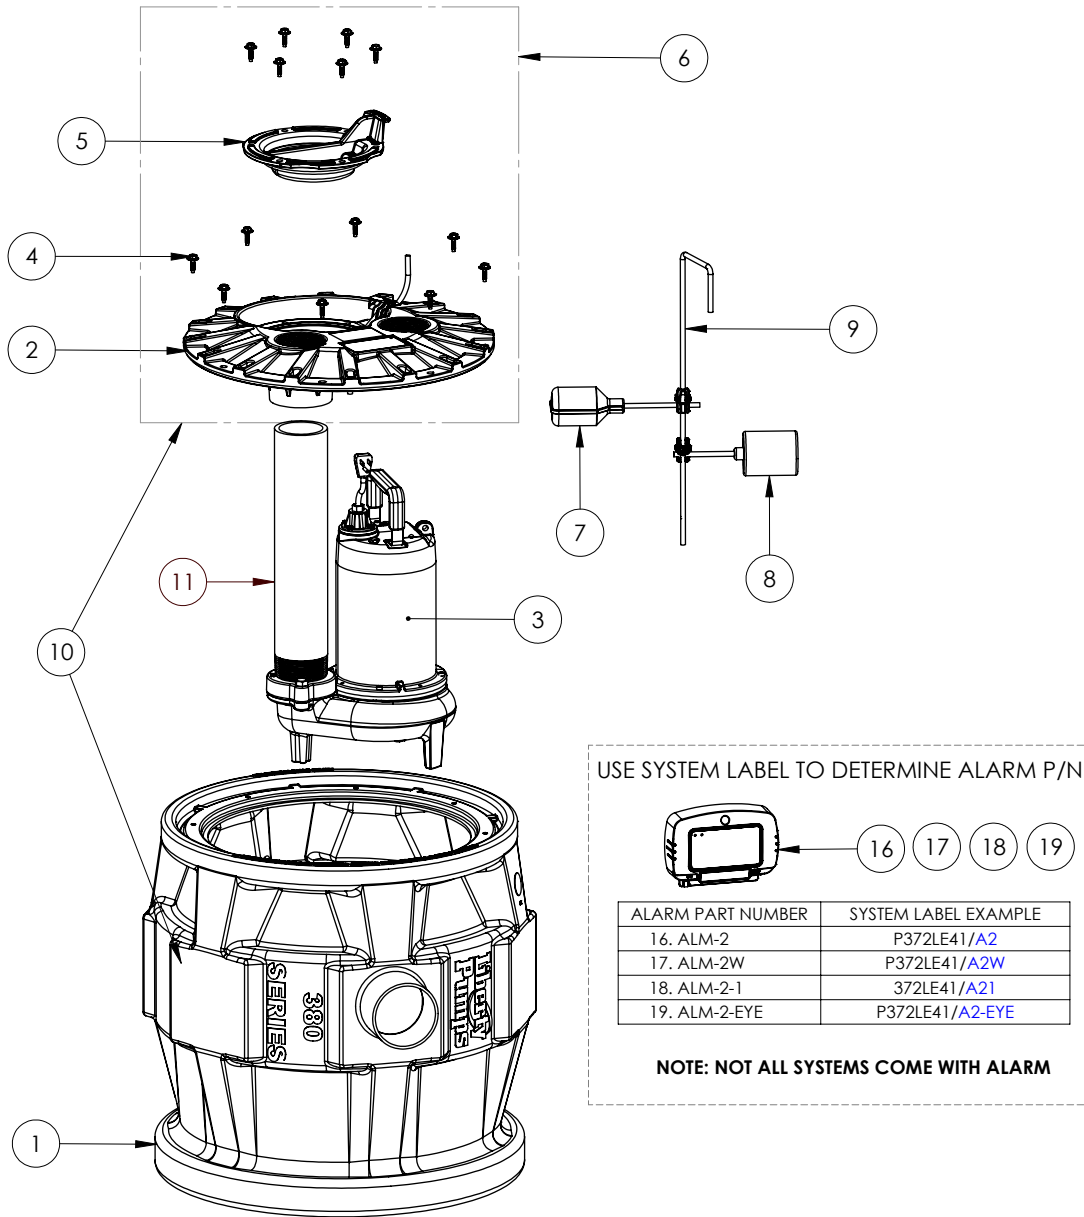

P383XLE102 (B94)

P383XLE102

P383XLE102 (B94)

#	PART #	DESCRIPTION	QTY	Note
1	K001133	380XL TANK 16 BOLTS	1	
2	50350B0	3X3 COVER, 16 BOLT	1	
3	LE102M3	1 HP SEWAGE PUMP 208-230V, 10' POWER CORD	1	
4	K001162	COVER HARDWARE, WASHER HEAD HEX SCREWS 14 INCLUDED IN KIT	1	
5	K001233	INSPECTION COVER, INCLUDES MOUNTING SCREWS (6)	1	
6	K001128	3X3 COVER ASSEMBLY, 16 BOLT	1	
7	Pro Series Alarm switch (B94)	REPLACEMENT SWITCH BASED ON SYSTEM LABEL	1	[1]
8	K001019	61140A0 PUMP SWITCH, 10' 230V, INCLUDES MOUNTING HARDWARE	1	
9	K001123	QUICKTREE KIT, ROD & CLAMPS ONLY	1	
10	K001138	P383XL TANK AND COVER 10'ST	1	
11	40660B0	3" SCH80 PVC PIPE FOR 24" TANK, 17-1/8" LONG	1	
16	ALM-2	ALARM 115V SWT-ACTV 20'	1	
17	ALM-2W	115V ALARM, WEATHERPROOF	1	
18	ALM-2-1	ALARM 115V 10FT CORD	1	
19	ALM-2-EYE	ALARM 115V SWT-ACTV 20' NIGHTEYE	1	
20	K001134	FLOAT SWITCH, 20FT CORD, INCLUDES 1 SWITCH PER KIT	1	
21	K001566	KIT, SWITCH PILOT DUTY, 10' 3-PIN	1	
22	K001569	KIT, SWITCH PILOT DUTY, 20' 3-PIN	1	

PART NOTES:

[1] - **NOTE**

ALARM SWITCH KITS

For /A2 Suffix of model number use Part No. K001569

For /A21 Suffix of model number use Part No. K001566

For /A2W Suffix of model number use Part No. K001134

For /A2-EYE Suffix of model number use Part No. K001569