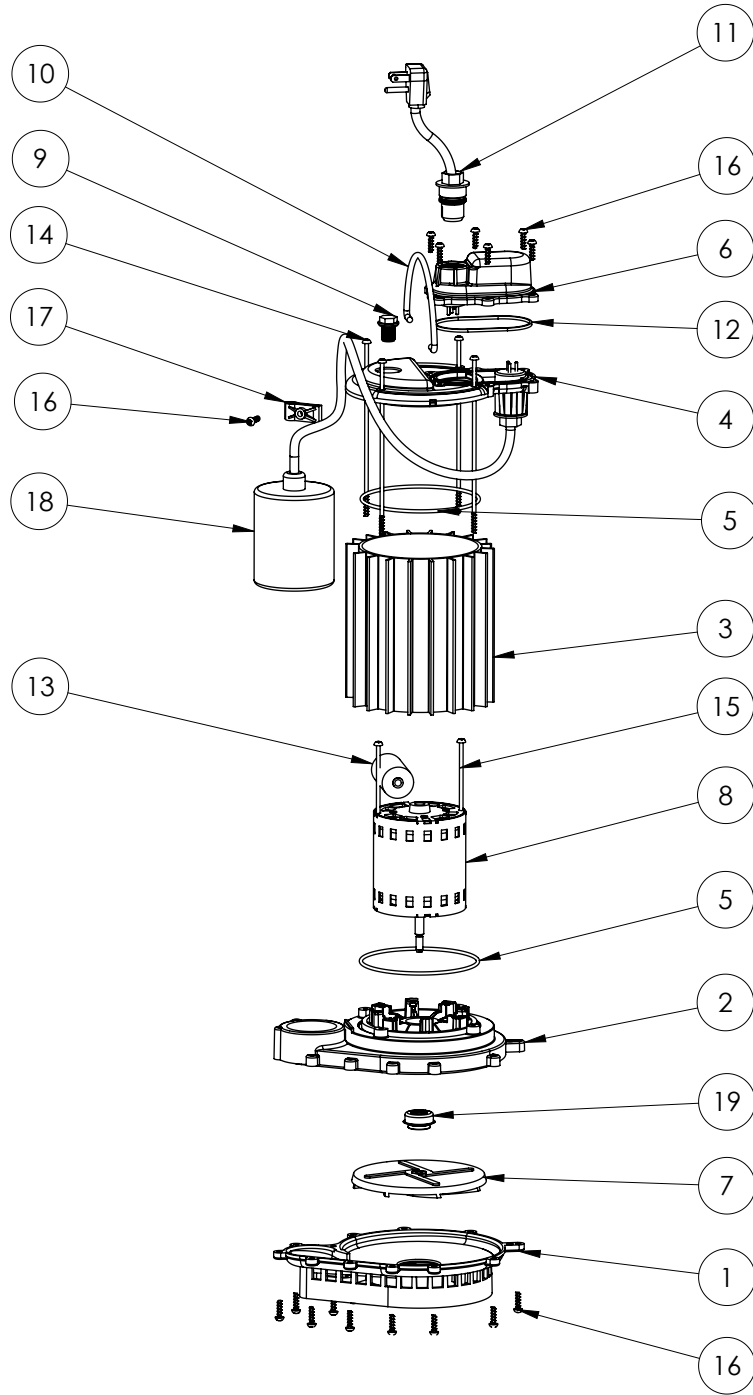

231 (B31)

231 (B31)

#	PART #	DESCRIPTION	QTY	Note
1	233600G	BASE WITH VOLUTE ASSEMBLY, GREY	1	
2	23310AG	MOTOR SUPPORT PLATE	1	
3	230700B	MOTOR HOUSING EXTRUDED ALUMINUM	1	[1]
4	240600G	MOTOR COVER, GREY	1	
5	2357000	O-RING	2	[1]
6	240700G	CHAMBER COVER, GREY	1	
7	K001093	IMPELLER	1	
8	2329000	PSC MOTOR	1	
9	8089000	OIL PLUG, O-RING ASSEMBLY	1	
10	K001082	HANDLE	1	
11	K001010	POWER CORD, 115V, 10 FOOT CORD	1	
12	K001046	SEALRING, CHAMBER COVER	1	
13	23430E0	CAPACITOR	1	
14	8042200	#10 x 6-1/2 STAINLESS STEEL SCREW	4	[1]
15	8069200	#10 x 4-3/16 POLYFAST SCREW	2	
16	8104200	#10 HILO X 5/8" STAINLESS STEEL SCREW	19	
17	2319000	CLAMP, SWITCH CORD	1	
18	K001080	2405000 MECHANICAL SWITCH W/ QUICKPLUG	1	
19	2309000	5/16 SHAFT SEAL	1	

PART NOTES:

[1] - Part requires factory authorized service. Contact Liberty Pumps at 1-800-543-2550