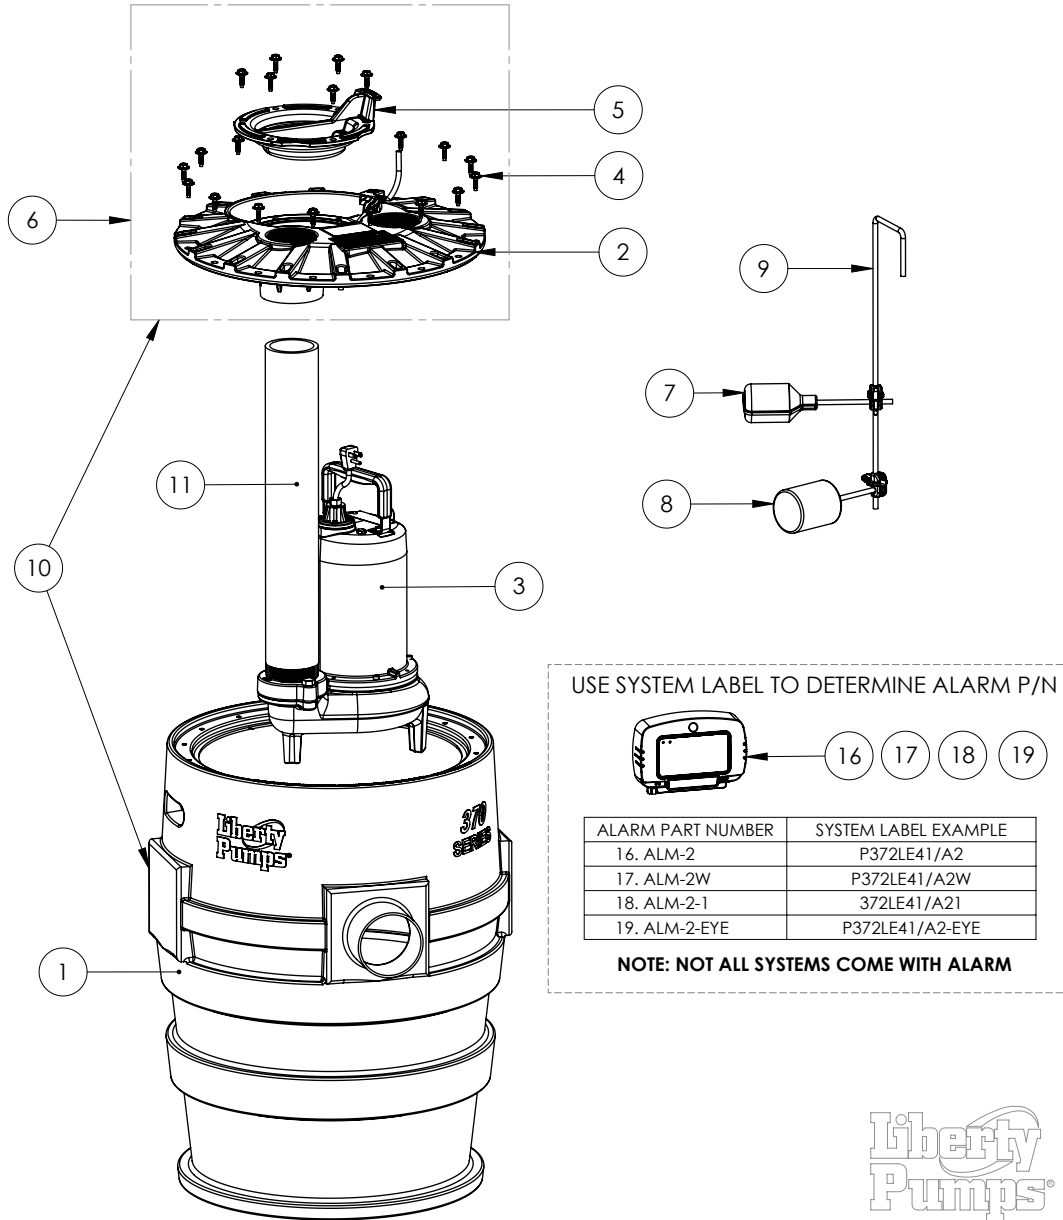

P373XLE102 (B94)

P373XLE102

P373XLE102 (B94)

#	PART #	DESCRIPTION	QTY	Note
1	K001132	41 GALLON TANK	1	
2	50350B0	3X3 COVER, 16 BOLT	1	
3	LE102M3	1 HP SEWAGE PUMP 208-230V, 10' POWER CORD	1	
4	8155200	WASHER HEAD HEX SCREW	22	
5	K001233	INSPECTION COVER, INCLUDES MOUNTING SCREWS (6)	1	
6	K001125	P370XL TANK & 3X3 COVER ASSEMBLY, 16 BOLT	1	
7	Pro Series Alarm switch (B94)	REPLACEMENT SWITCH BASED ON SYSTEM LABEL	1	[1]
8	K001019	61140A0 PUMP SWITCH, 10' 230V, INCLUDES MOUNTING HARDWARE	1	
9	K001123	QUICKTREE KIT, ROD & CLAMPS ONLY	1	
10	K001125	P370XL TANK & 3X3 COVER ASSEMBLY, 16 BOLT	1	
11	40660A0	3" SCH80 PVC PIPE FOR 30" TANKS, 23-3/8" LONG	1	
16	ALM-2	ALARM 115V SWT-ACTV 20'	1	
17	ALM-2W	115V ALARM, WEATHERPROOF	1	
18	ALM-2-1	ALARM 115V 10FT CORD	1	
19	ALM-2-EYE	ALARM 115V SWT-ACTV 20' NIGHTEYE	1	
20	K001134	FLOAT SWITCH, 20FT CORD, INCLUDES 1 SWITCH PER KIT	1	
21	K001566	KIT, SWITCH PILOT DUTY, 10' 3-PIN	1	
22	K001569	KIT, SWITCH PILOT DUTY, 20' 3-PIN	1	

**PART NOTES:**

[1] - \*\*NOTE\*\*

ALARM SWITCH KITS

For /A2 Suffix of model number use Part No. K001569

For /A21 Suffix of model number use Part No. K001566

For /A2W Suffix of model number use Part No. K001134

For /A2-EYE Suffix of model number use Part No. K001569