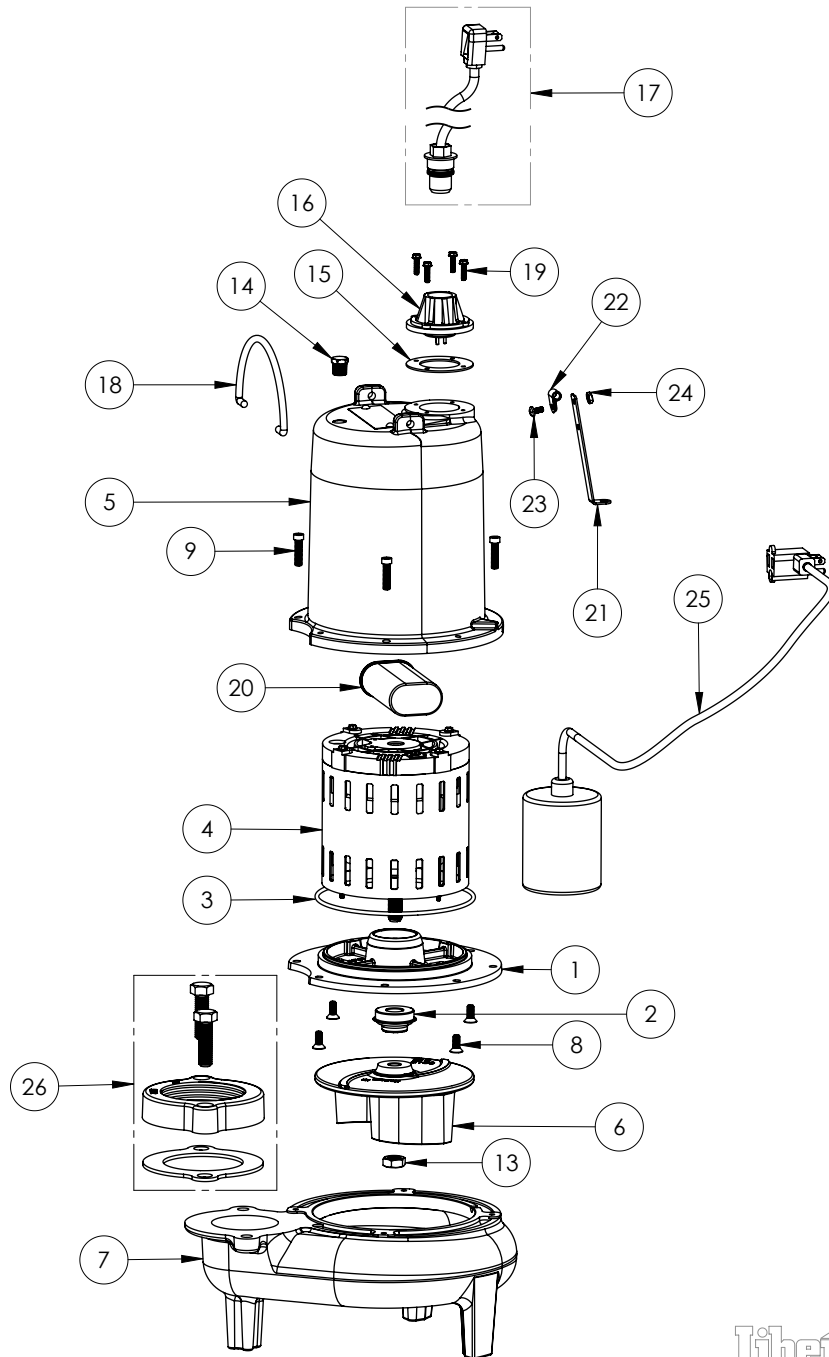

LE72A3

LE72A3 (B62)

**LE72A3****LE72A3 (B62)**

#	PART #	DESCRIPTION	QTY	Note
1	53260BR	MOTOR SUPPORT PLATE	1	
2	K001717	KIT, 5/8 UNITIZED 5120000 AND LIP SEAL 5860000	1	
3	5617000	O-RING	1	
4	5330000	MOTOR	1	[1]
5	531400R	MOTOR COVER	1	[1]
6	5130000	IMPELLER, CAST IRON	1	
7	531500R	VOLUTE HOUSING	1	
8	8018000	1/4-20 x 5/8 SLOTTED FLAT HEAD BOLT	4	
9	8091000	1/4-20 x 1 HEX SOCKET HEAD BOLT	4	
13	8046000	1/2-20 HEX STAINLESS STEEL JAM NUT	1	
14	5071000	BRASS OIL PLUG	1	
15	5060000	CORD PLATE GASKET	1	
16	5014000	CORD PLATE	1	
17	K001058	POWER CORD, 10FT. 230V	1	
18	K001095	STAINLESS STEEL HANDLE	1	
19	8064000	#8-32 x 5/8 HEX WASHER HEAD SCREW	4	
20	51190F0	CAPACITOR	1	
21	5070000	FLOAT SWITCH SUPPORT	1	
22	8014000	CABLE CLAMP	1	
23	8082000	#10-24 x 3/8 EPOXY LOCK SCREW	1	
24	8002000	#10-24 STAINLESS STEEL HEX	1	
25	K001019	61140A0 PUMP SWITCH, 10' 230V, INCLUDES MOUNTING HARDWARE	1	
26	K001222	3" DISCHARGE KIT	1	

**PART NOTES:**

[1] - Part requires factory authorized service. Contact Liberty Pumps at 1-800-543-2550