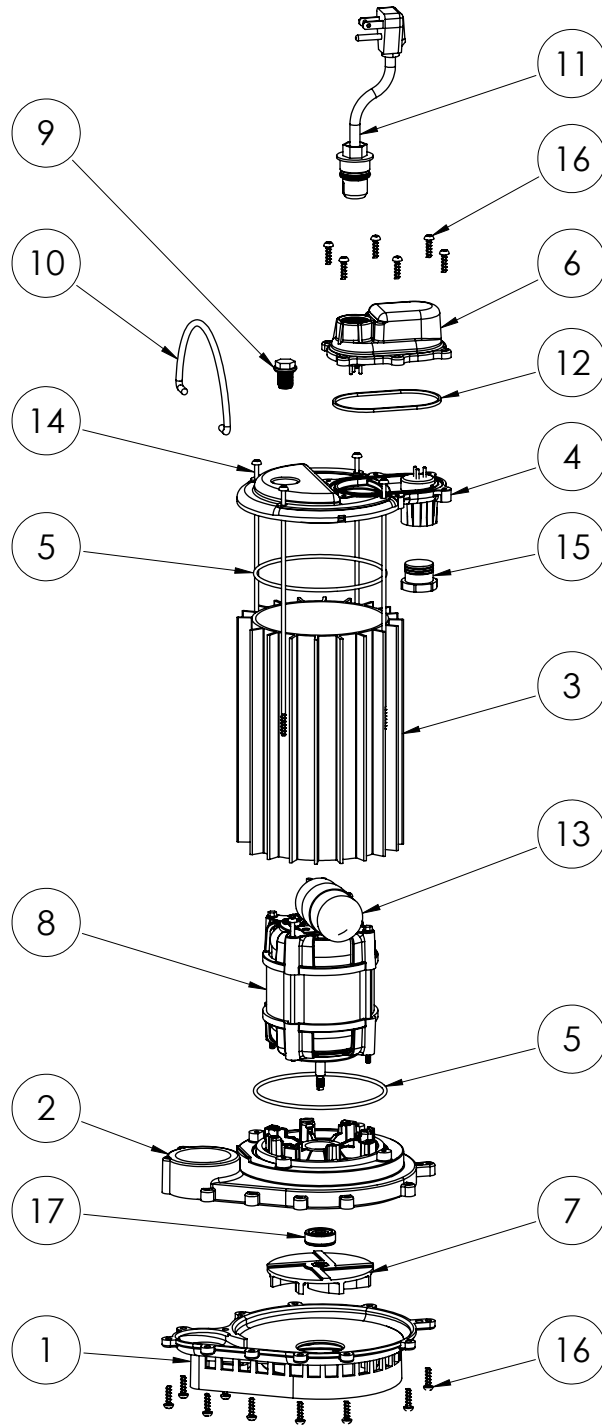

HT450 (B59)

HT450_B59-A

HT450**HT450 (B59)**

#	PART #	DESCRIPTION	QTY	Note
1	233600B	BASE WITH VOLUTE ASSEMBLY	1	
2	23310BB	MOTOR SUPPORT PLATE	1	[1]
3	23070AS	MOTOR HOUSING	1	[1]
4	24060AB	MOTOR COVER	1	[1]
5	2357000	O-RING	2	[1]
6	24070AB	CHAMBER COVER	1	[1]
7	K001168	IMPELLER	1	
8	2417200	MOTOR, 2 POLE PSC 50MM	1	[1]
9	8089000	OIL PLUG, O-RING ASSEMBLY	1	
10	K001082	HANDLE	1	
11	K001060	POWER CORD, 115V, 10FT	1	
12	K001046	SEALRING, CHAMBER COVER	1	
13	2451000	CAPACITOR	1	[1]
14	8147000	#10 x 8.4" STAINLESS STEEL SCREW	4	
15	8105000	PROTECTIVE CAP	1	
16	8104200	#10 HILO X 5/8" STAINLESS STEEL SCREW	18	
17	K001254	3043000 5/16" SHAFT SEAL	1	[1]

PART NOTES:

[1] - Part requires factory authorized service. Contact Liberty Pumps at 1-800-543-2550