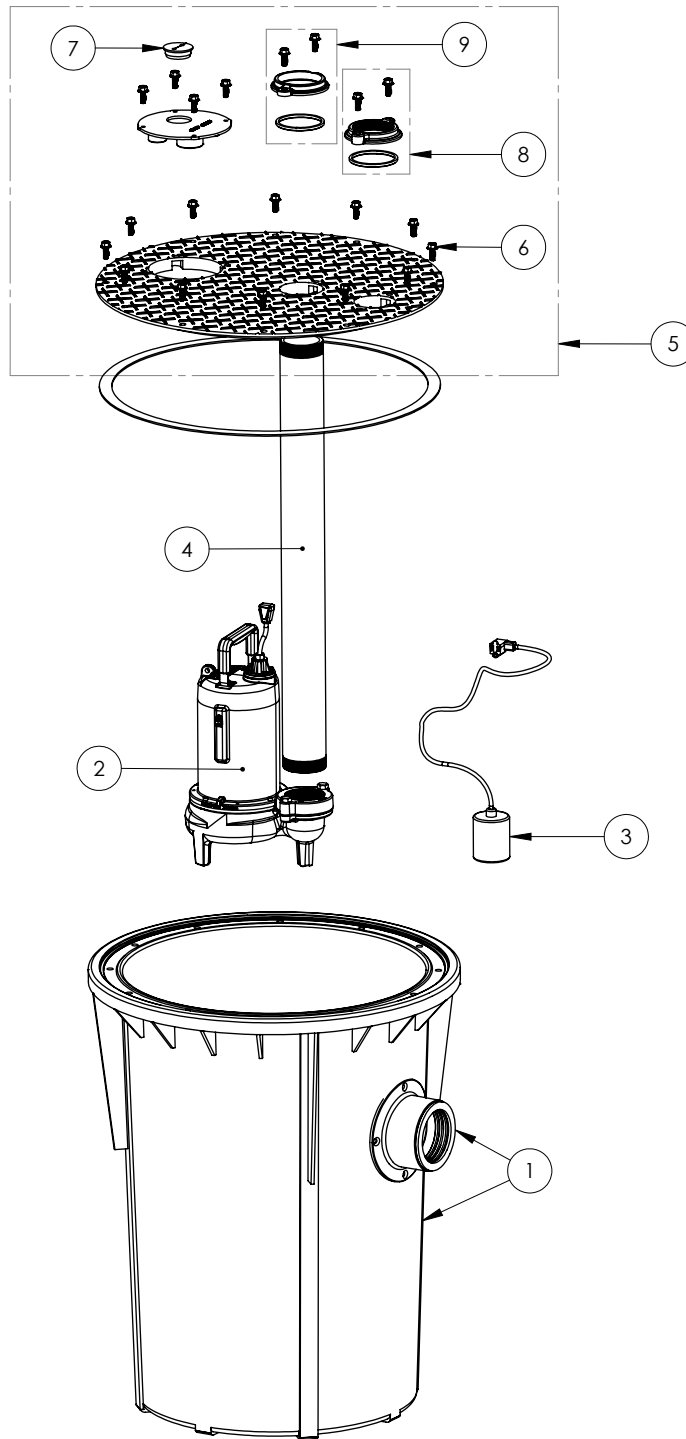

700 SERIES

703/LEH102A (B10)

700 SERIES**703/LEH102A (B10)**

#	PART #	DESCRIPTION	QTY	Note
1	K001199	700 SERIES TANK AND CAST IRON HUB KIT	1	
2	LEH102M3	1 HP SEWAGE PUMP 208-230V, 10' POWER CORD	1	
3	K001065	61290A0 FLOAT SWITCH, 230V, 10 FOOT CORD	1	
4	4067000	NIPPLE 3X36 SCH80 PVC	1	
5	K001218	SMPLX COVER 3X3X24	1	
6	1176000	SCREW FLANGE HEAD 3/8"-16	20	
7	45480B0	2" DOUBLE HOLE STOPPER	1	
8	K001392	3" VENT FLANGE KIT	1	
9	K001391	3" DISCHARGE FLANGE KIT	1	

703/LEH102A (B10)

703_LEH102A (B10)

PAGE