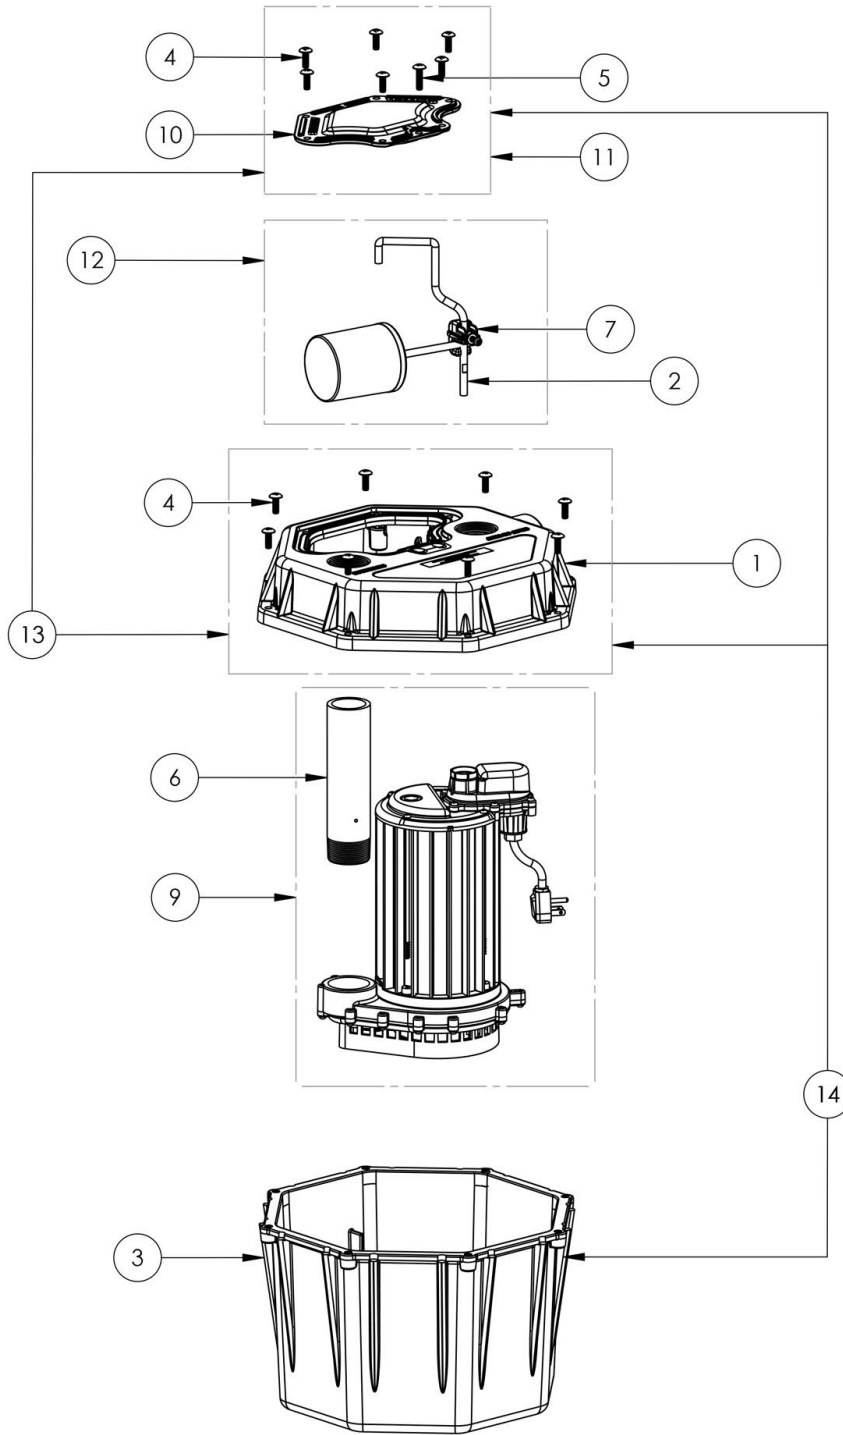

404 (B37)

## 404 (B37)

#	PART #	DESCRIPTION	QTY	Note
1	53230AG	404 COVER 1.5" INLET, 1.5" VENT, 1.5" DISCHARGE	1	
2	5360000	404/405 QUICK TREE FLOAT ROD	1	
3	K001153	404 TANK	1	
4	8156000	TRUSS HD, 1/4-20X3/4 18-8 SCREW	14	
5	8157000	TRUSS HD 1/4-20 X 1 18-8 SCREW	1	
6	40500A0	TOE NIPPLE PVC SCH 80 7.125 IN	1	
7	5045000	FLOAT SUPPORT CLAMP 10-24	1	
9	4029BA0	PUMP AND DISCHARGE PIPE	1	[1]
10	532400B	ACCESS COVER	1	[2]
11	K001151	ACCESS COVER KIT, INCLUDES HARDWARE	1	
12	K001155	SWITCH TREE KIT	1	
13	K001152	COVER KIT, INCLUDES ACCESS COVER AND HARDWARE	1	
14	K001187	TANK, COVER, ACCESS COVER, HARDWARE	1	

**PART NOTES:**

- [1] - [click herefor 4029BA0 replacement parts](#)
- [2] - Part requires factory authorized service. Contact Liberty Pumps at 1-800-543-2550