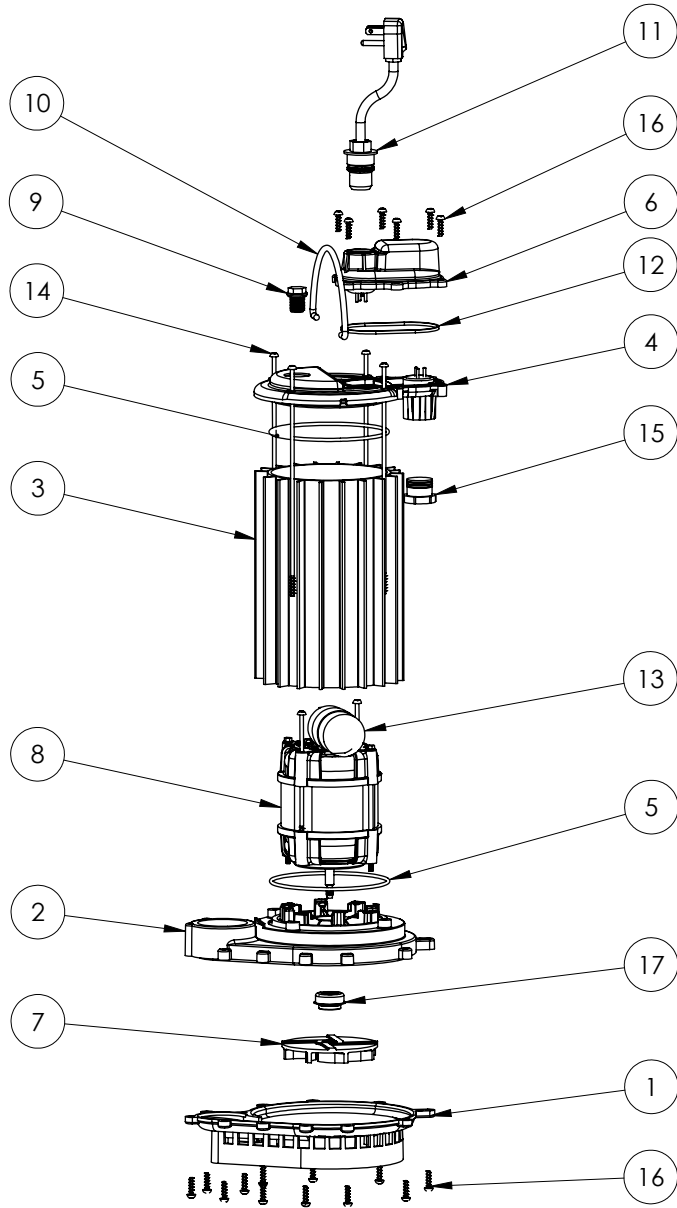

HT450 (B51)

**HT450****HT450 (B51)**

#	PART #	DESCRIPTION	QTY	Note
1	233600B	BASE WITH VOLUTE ASSEMBLY	1	
2	23310BB	MOTOR SUPPORT PLATE	1	[1]
3	23070AS	MOTOR HOUSING	1	[1]
4	24060AB	MOTOR COVER	1	[1]
5	2357000	O-RING	2	[1]
6	24070AB	CHAMBER COVER	1	[1]
7	K001168	IMPELLER	1	
8	2417200	MOTOR, 2 POLE PSC 50MM	1	[1]
9	8089000	OIL PLUG, O-RING ASSEMBLY	1	
10	K001082	HANDLE	1	
11	K001060	POWER CORD, 115V, 10FT	1	
12	K001046	SEALRING, CHAMBER COVER	1	
13	2451000	CAPACITOR	1	[1]
14	8147000	#10 x 8.4" STAINLESS STEEL SCREW	4	
15	8105000	PROTECTIVE CAP	1	
16	8104200	#10 HILO X 5/8" STAINLESS STEEL SCREW	18	
17	2309000	5/16 SHAFT SEAL	1	

**PART NOTES:**

[1] - Part requires factory authorized service. Contact Liberty Pumps at 1-800-543-2550