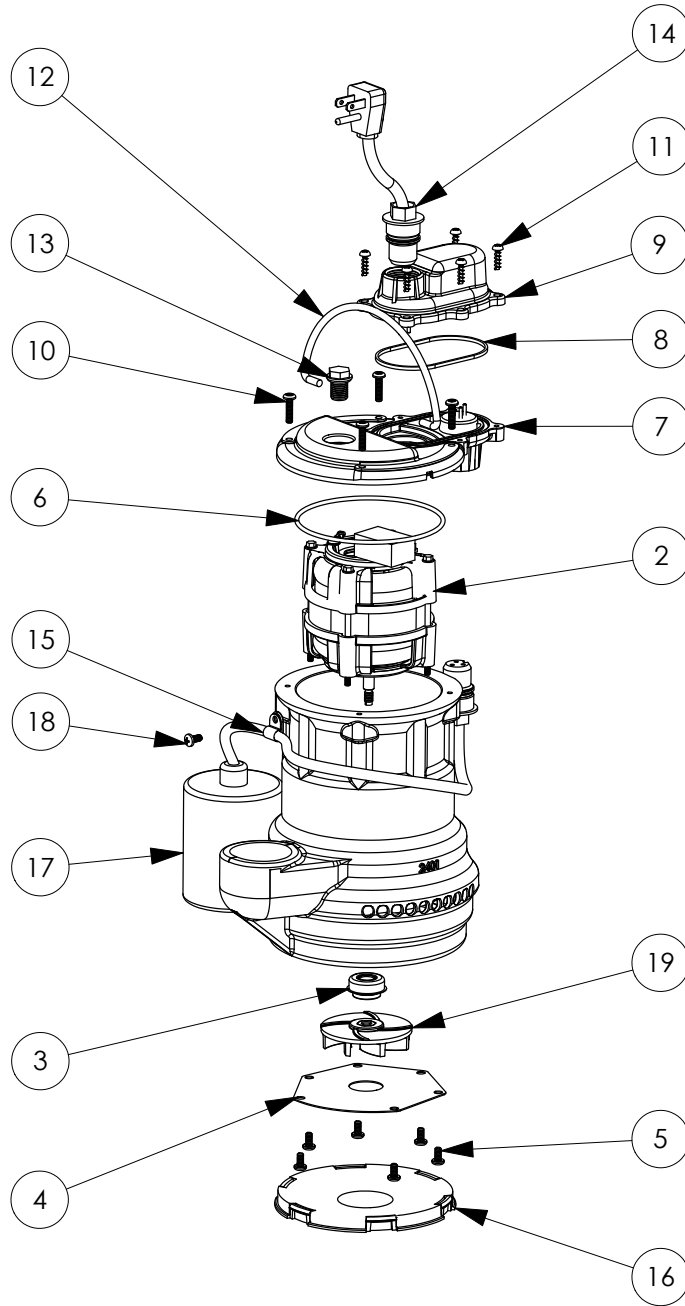

241 (B23)

## 241 (B23)

#	PART #	DESCRIPTION	QTY	Note
1	2411000	CAST IRON HOUSING	1	
2	2415200	PSC MOTOR	1	[1]
3	2309000	5/16 SHAFT SEAL	1	
4	24030A0	FLAT VOLUTE PLATE	1	
5	8092000	#10 - 24 x 3/8" SCREW	6	
6	2357000	O-RING	1	[1]
7	240600G	MOTOR COVER, GREY	1	
8	K001046	SEALRING, CHAMBER COVER	1	
9	240700G	CHAMBER COVER, GREY	1	
10	8072000	#10 - 24 x 3/4" SCREW	4	
11	8104200	#10 HILO X 5/8" STAINLESS STEEL SCREW	6	
12	K001082	HANDLE	1	
13	8089000	OIL PLUG, O-RING ASSEMBLY	1	
14	K001010	POWER CORD, 115V, 10 FOOT CORD	1	
15	8014000	CABLE CLAMP	1	
16	25020A0	SOLID BOTTOM PLUG	1	
17	K001080	2405000 MECHANICAL SWITCH W/ QUICKPLUG	1	
18	8082000	#10-24 x 3/8 EPOXY LOCK SCREW	1	
19	2416000	IMPELLER	1	

**PART NOTES:**

[1] - Part requires factory authorized service. Contact Liberty Pumps at 1-800-543-2550