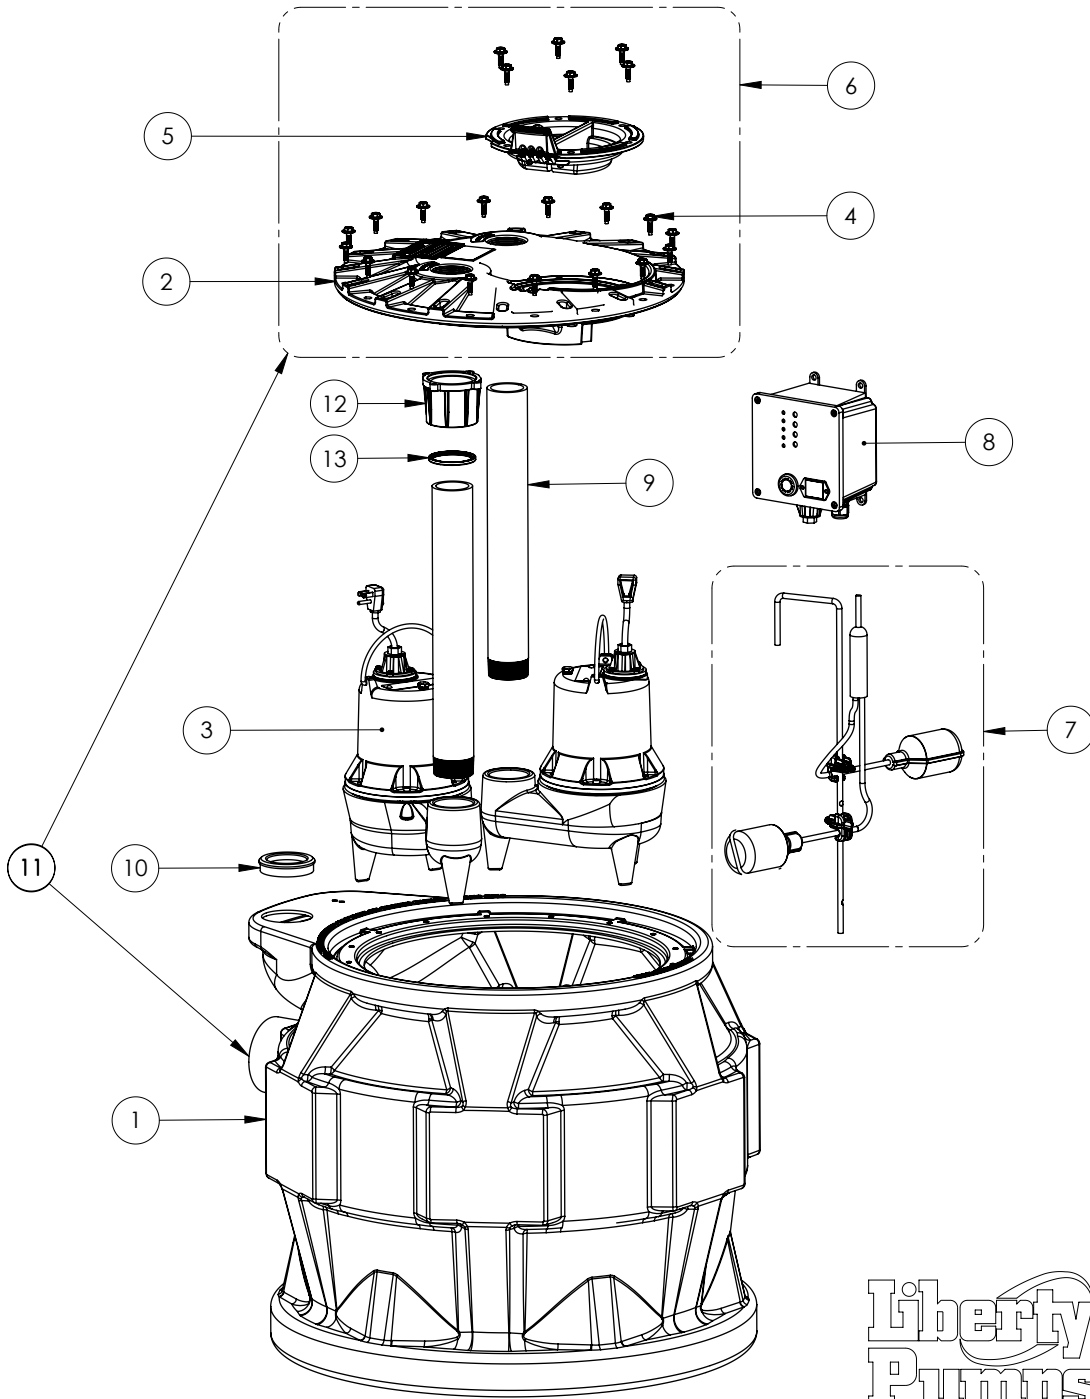

P682XLE51-2

Liberty  
Pumps®

**Pro680-Series**

**P682XLE51-2**

<b>#</b>	<b>PART #</b>	<b>DESCRIPTION</b>	<b>QTY</b>	<b>Note</b>
1	K001435	50320B0, DUPLEX TANK 16 BOLT	1	
2	50340B0	2X2 COVER, 16 BOLT	1	
3	LE51M-2	1/2 HP SEWAGE PUMP 115V, 25' POWER CORD	2	
4	8155000	WASHER HEAD HEX SCREW	22	
5	K001233	INSPECTION COVER, INCLUDES MOUNTING SCREWS (6)	1	
6	K001436	2X2 PRO680 COVER KIT	1	
7	QT680-25	PRO680 SERIES QUICK TREE KIT 25'	1	
8	69770A0	PDC-115 DUPLEX CONTROLLER	1	
9	K001399	PRO SERIES PIPE KIT 2" SCH80 X17.50"	2	
10	K001014	PIPE SEAL GROMMET 2"	1	
11	K001437	P680 BASIN AND COVER KIT	1	
12	5440000	2" CAP - PRO COVER	1	
13	5441000	2" LIP SEAL	1	