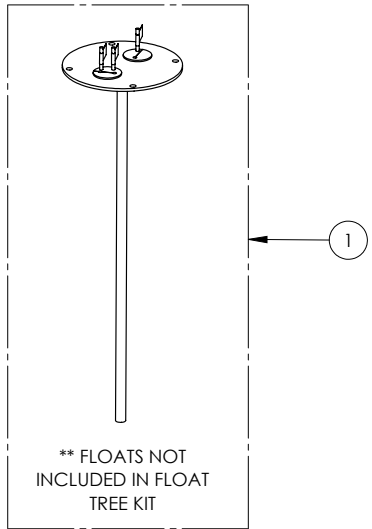

1100 SERIES

1103/LEH153M (B10)

1100 SERIES**1103/LEH153M (B10)**

#	PART #	DESCRIPTION	QTY	Note
1	K001203	10" INSPECTION COVER WITH FLOAT TREE (FLOATS NOT INCLUDED)	1	
2	K001202	30" X 36" BASIN, WITH CAST IRON INLET HUB	1	
3	K001201	1100 COVER KIT 3" DISCH 3" VENT	1	
4	LEH153M3-2	1.5HP SEWAGE PUMP 208V-230V, 25' POWER CORD	2	
5	K001391	3" DISCHARGE FLANGE KIT	2	
6	K001392	3" VENT FLANGE KIT	1	
7	4508000	2 1/2" STOPPER - SINGLE 5/16" HOLE	2	
8	45480A0	SINGLE HOLE STOPPER	1	
9	45480B0	2" DOUBLE HOLE STOPPER	1	
10	45220C0	GASKET TAPE	1	
11	4067000	NIPPLE 3X36 SCH80 PVC	2	

1103/LEH153M (B10)

1103-LEH153M_B10-A

PAGE