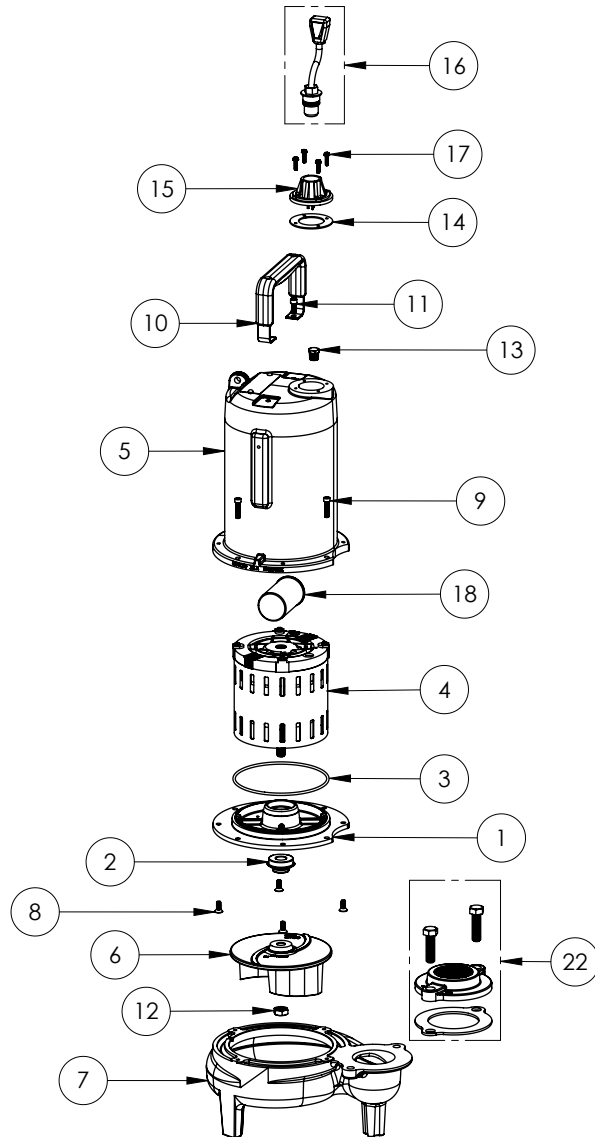

LE71M2

LE71M2 (B72)

Liberty  
Pumps

**LE71M2****LE71M2 (B72)**

#	PART #	DESCRIPTION	QTY	Note
1	53260BR	MOTOR SUPPORT PLATE	1	
2	K001717	KIT, 5/8 UNITIZED 5120000 AND LIP SEAL 5860000	1	
3	5617000	O-RING	1	
4	5329000	MOTOR	1	[1]
5	531400R	MOTOR COVER	1	[1]
6	5130000	IMPELLER, CAST IRON	1	
7	531500R	VOLUTE HOUSING	1	
8	8018000	1/4-20 x 5/8 SLOTTED FLAT HEAD BOLT	4	
9	8091000	1/4-20 x 1 HEX SOCKET HEAD BOLT	4	
10	3411200	HANDLE	1	
11	8103000	SCREW 1/4-20x5/8" HX SKT SS	2	
12	8046000	1/2-20 HEX STAINLESS STEEL JAM NUT	1	
13	50710A0	PIPE PLUG, 1/4" HEX HD BRASS NPTF	1	
14	5060000	CORD PLATE GASKET	1	
15	5014000	CORD PLATE	1	
16	K001010	POWER CORD, 115V, 10 FOOT CORD	1	
17	8064000	#8-32 x 5/8 HEX WASHER HEAD SCREW	4	
18	51190F0	CAPACITOR	1	
22	K001221	2" DISCHARGE KIT	1	

**PART NOTES:**

[1] - Part requires factory authorized service. Contact Liberty Pumps at 1-800-543-2550