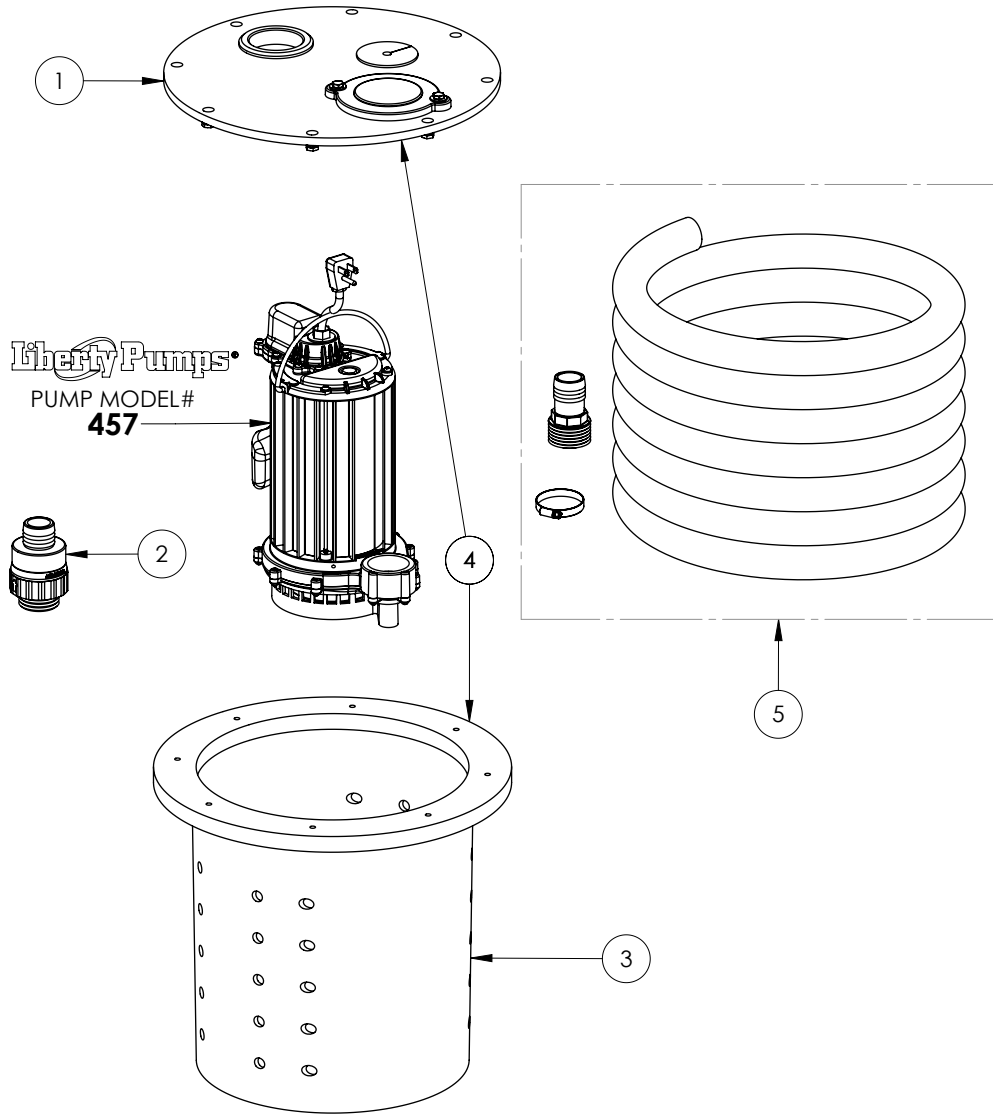

CSP-457 (B60)

CSP-457**CSP-457 (B60)**

#	PART #	DESCRIPTION	QTY	Note
1	K001556	COVER, CSP WITH HRDWR/GASKET	1	
2	K001314	THREADED CHECK VALVE 1-1/2" NPT, 5695200	1	
3	4351000	CRAWL SPACE BASIN	1	
4	K001308	KIT, CRAWL SPACE BASIN AND COVER	1	
5	DHK-24	DISCHARGE HOSE KIT 1.25" X 24'	1	