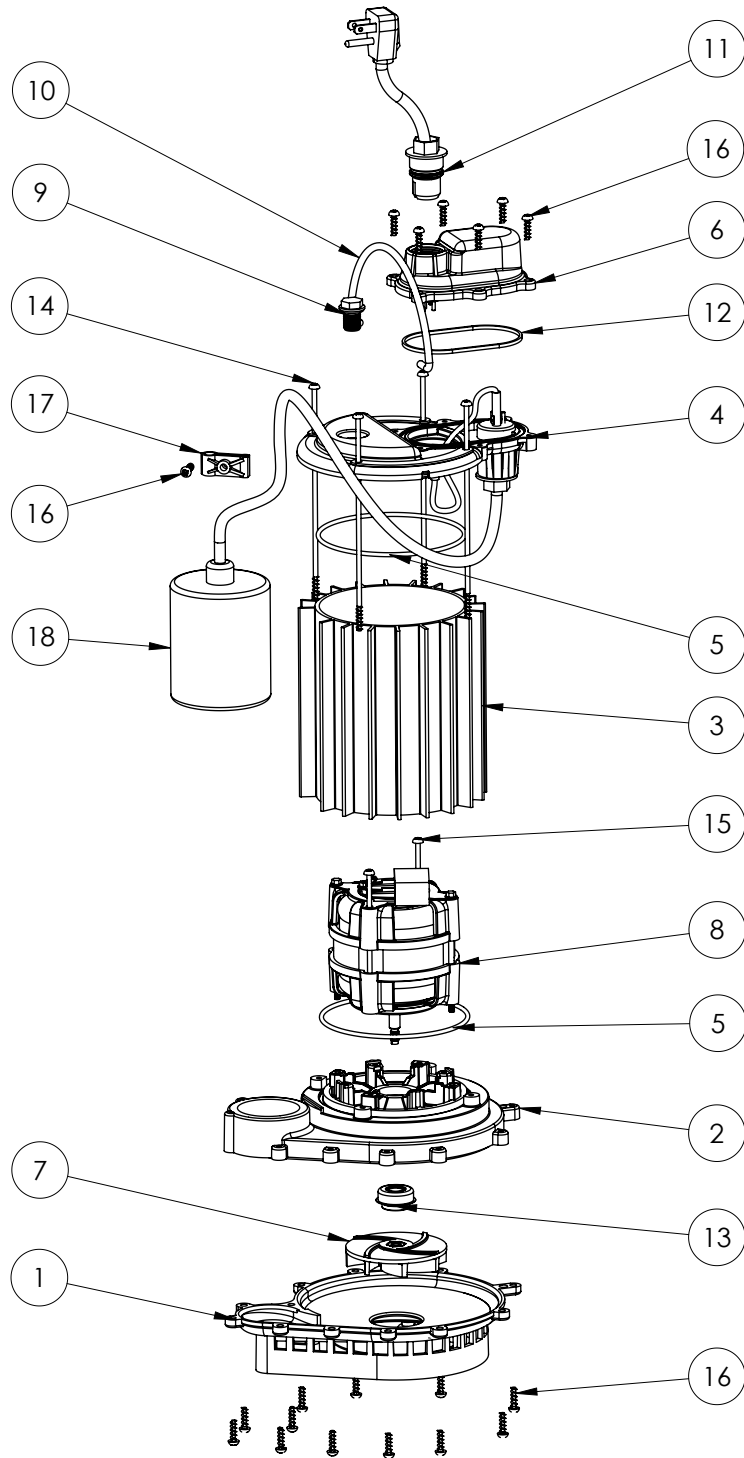

231 (B38)

## 231 (B38)

#	PART #	DESCRIPTION	QTY	Note
1	233600B	BASE WITH VOLUTE ASSEMBLY	1	
2	23310AB	MOTOR SUPPORT PLATE	1	[1]
3	230700S	MOTOR HOUSING	1	[1]
4	240600B	MOTOR COVER	1	
5	2357000	O-RING	2	[1]
6	240700B	CHAMBER COVER	1	
7	K001331	IMPELLER	1	
8	2415200	PSC MOTOR	1	[1]
9	8089000	OIL PLUG, O-RING ASSEMBLY	1	
10	K001082	HANDLE	1	
11	K001010	POWER CORD, 115V, 10 FOOT CORD	1	
12	K001046	SEALRING, CHAMBER COVER	1	
13	2309000	5/16 SHAFT SEAL	1	
14	8042200	#10 x 6-1/2 STAINLESS STEEL SCREW	4	[1]
15	8149000	#10 x 3-3/4 POLYFAST SCREW	2	[1]
16	8104200	#10 HILO X 5/8" STAINLESS STEEL SCREW	19	
17	2319000	CLAMP, SWITCH CORD	1	
18	K001080	2405000 MECHANICAL SWITCH W/ QUICKPLUG	1	

**PART NOTES:**

[1] - Part requires factory authorized service. Contact Liberty Pumps at 1-800-543-2550