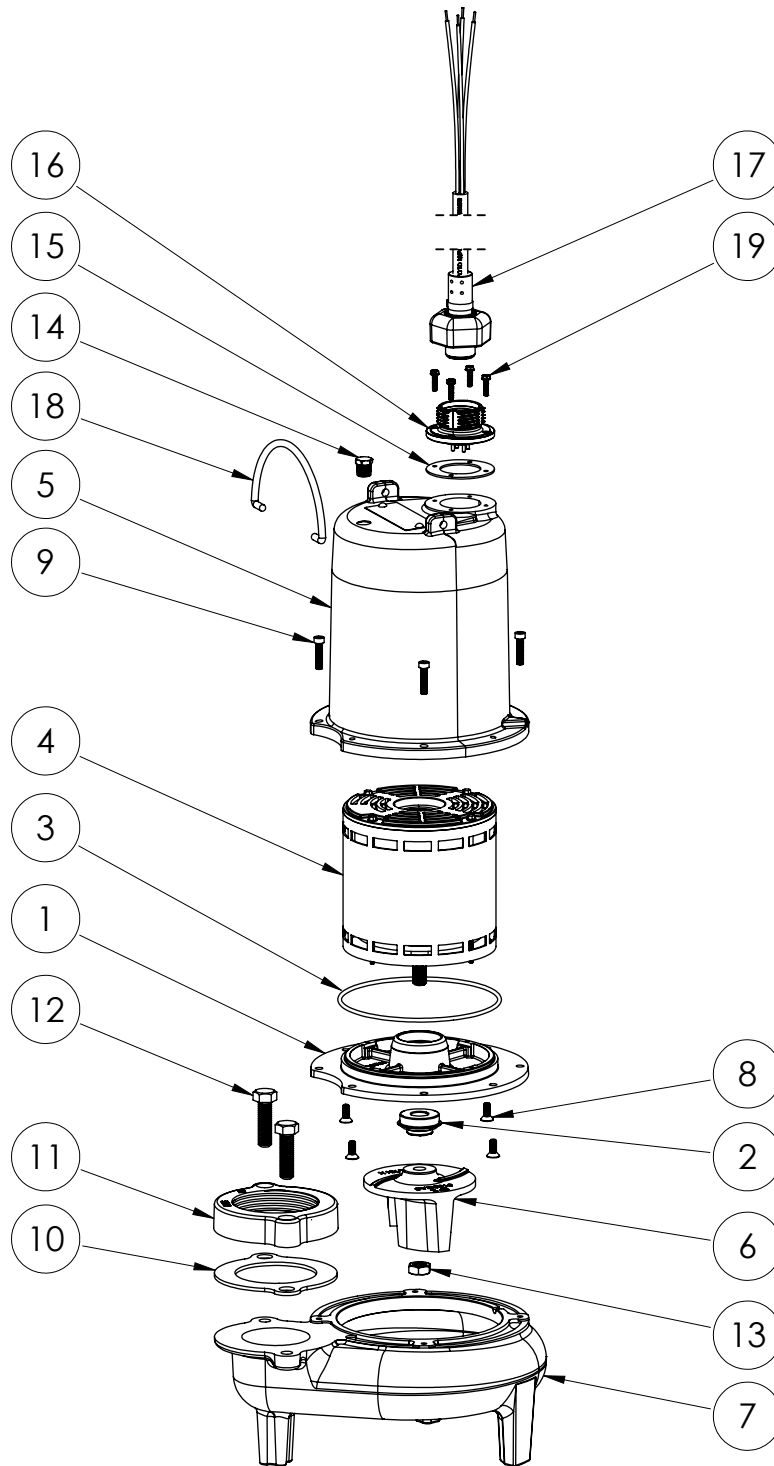

LEH103M3-2 (B61)

LEH103M3-2B61

**LEH103M3-2****LEH103M3-2 (B61)**

#	PART #	DESCRIPTION	QTY	Note
1	532600R	MOTOR SUPPORT PLATE	1	
2	K001717	KIT, 5/8 UNITIZED 5120000 AND LIP SEAL 5860000	1	
3	5617000	O-RING	1	
4	5338000	MOTOR	1	
5	531400R	MOTOR COVER	1	[1]
6	K001487	51310A0 IMPELLER KIT, INCLUDES 5/8" JAM NUT	1	
7	531500R	VOLUTE HOUSING	1	
8	8018000	1/4-20 x 5/8 SLOTTED FLAT HEAD BOLT	4	
9	8091000	1/4-20 x 1 HEX SOCKET HEAD BOLT	4	
10	5129000	FLANGE GASKET, FITS 2" OR 3"	1	
11	K001222	3" DISCHARGE KIT	1	
12	8037000	1/2-13 x 1-3/4 STAINLESS STEEL BOLT	2	
13	8046000	1/2-20 HEX STAINLESS STEEL JAM NUT	1	
14	5071000	BRASS OIL PLUG	1	
15	5060000	CORD PLATE GASKET	1	
16	5629000	CORDPLATE	1	
17	K001357	POWER CORD, 25FT	1	
18	K001095	STAINLESS STEEL HANDLE	1	
19	8064000	#8-32 x 5/8 HEX WASHER HEAD SCREW	4	

**PART NOTES:**

[1] - Part requires factory authorized service. Contact Liberty Pumps at 1-800-543-2550