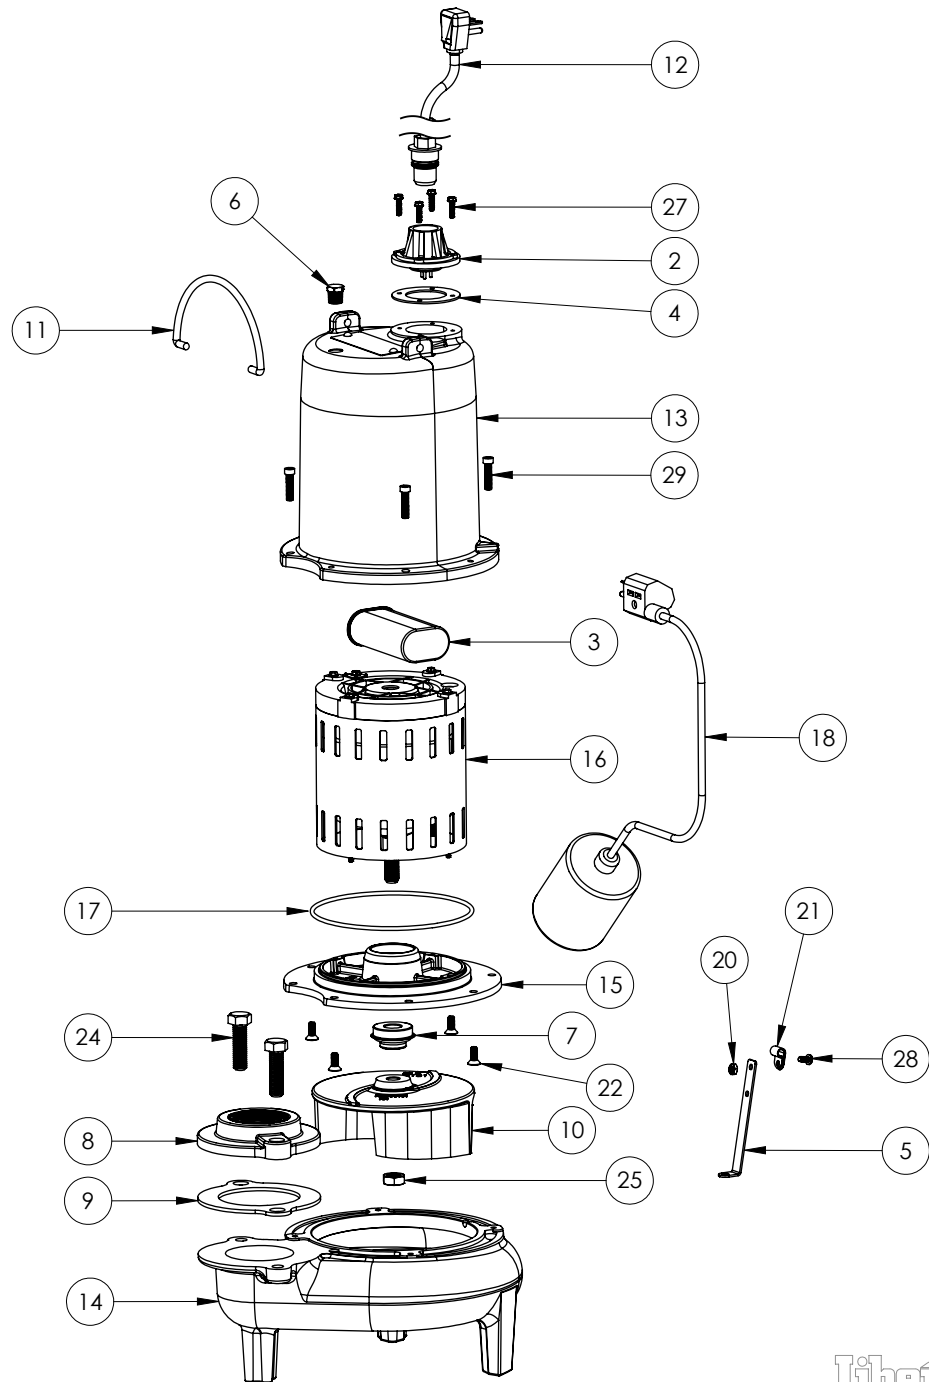

LE102A2 (B62)

## LE102A2

## LE102A2 (B62)

#	PART #	DESCRIPTION	QTY	Note
2	5014000	CORD PLATE	1	
3	51190F0	CAPACITOR	1	
4	5060000	CORD PLATE GASKET	1	
5	5070000	FLOAT SWITCH SUPPORT	1	
6	5071000	BRASS OIL PLUG	1	
7	K001717	KIT, 5/8 UNITIZED 5120000 AND LIP SEAL 5860000	1	
8	K001221	2" DISCHARGE KIT	1	
9	5129000	FLANGE GASKET, FITS 2" OR 3"	1	
10	K001486	5131000 IMPELLER KIT, INCLUDES 1/2" JAM NUT	1	
11	K001095	STAINLESS STEEL HANDLE	1	
12	K001058	POWER CORD, 10FT. 230V	1	
13	531400R	MOTOR COVER	1	[1]
14	531500R	VOLUTE HOUSING	1	
15	53260B0	MOTOR PLATE	1	[1]
16	5332000	MOTOR	1	[1]
17	5617000	O-RING	1	
18	K001019	61140A0 PUMP SWITCH, 10' 230V, INCLUDES MOUNTING HARDWARE	1	
20	8002000	#10-24 STAINLESS STEEL HEX	1	
21	8014000	CABLE CLAMP	1	
22	8018000	1/4-20 x 5/8 SLOTTED FLAT HEAD BOLT	4	
24	8037000	1/2-13 x 1-3/4 STAINLESS STEEL BOLT	2	
25	8046000	1/2-20 HEX STAINLESS STEEL JAM NUT	1	
27	8064000	#8-32 x 5/8 HEX WASHER HEAD SCREW	4	
28	8082000	#10-24 x 3/8 EPOXY LOCK SCREW	1	
29	8091000	1/4-20 x 1 HEX SOCKET HEAD BOLT	4	