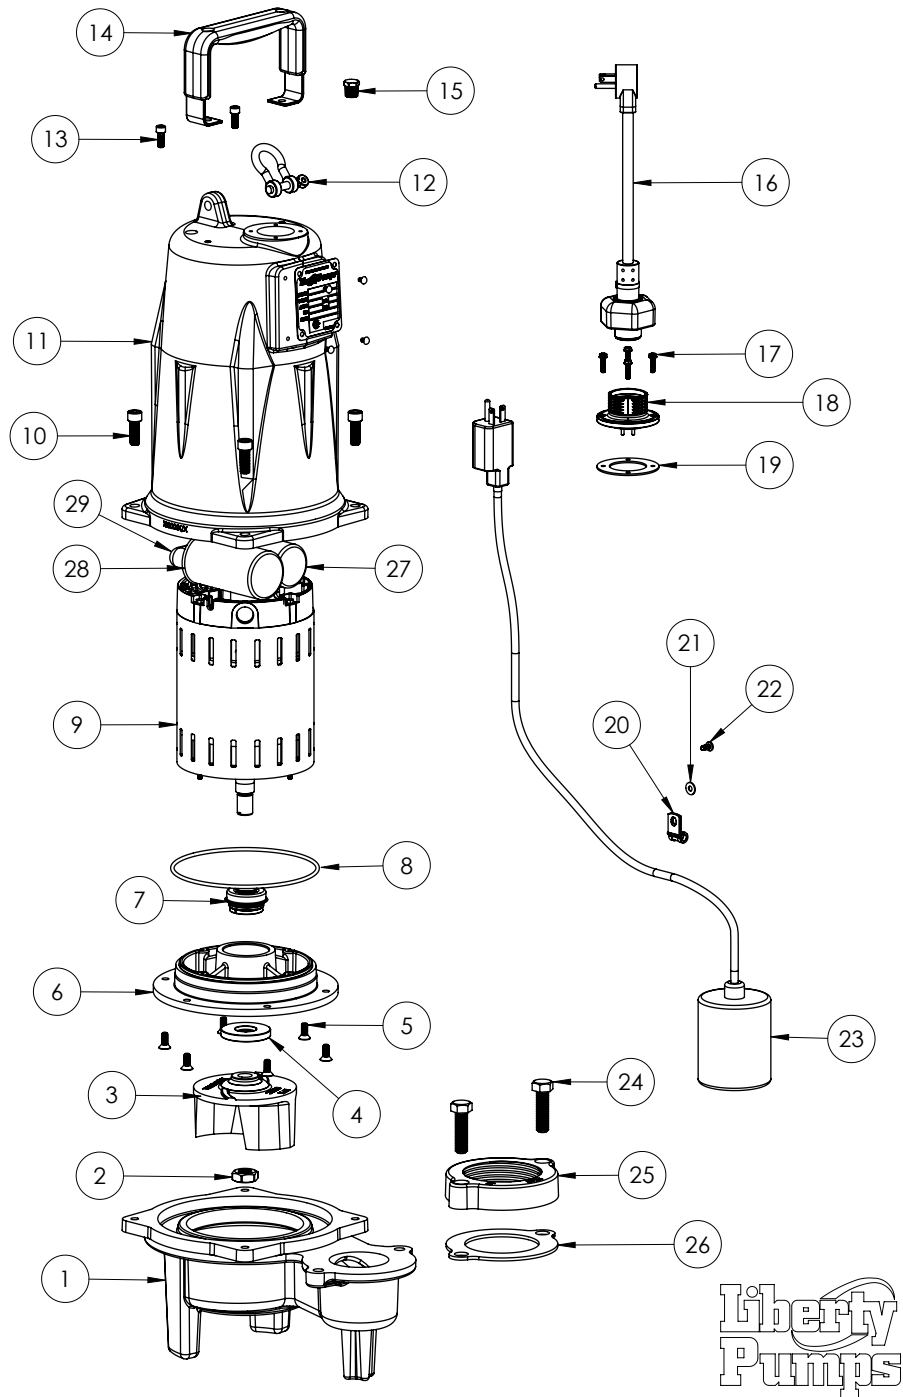

LEH152A3-2 (B67)

**LEH152A3-2**

**LEH152A3-2 (B67)**

#	PART #	DESCRIPTION	QTY	Note
1	58730AR	LEH150 SERIES VOLUTE	1	
2	5887000	NUT, JAM, 5/8-18 HEX S.S.	1	
3	K001323	IMPELLER, CAST IRON, INCLUDES 5887000	1	
4	5618000	DOUBLE LIP SEAL	1	
5	8018000	1/4-20 x 5/8 SLOTTED FLAT HEAD BOLT	6	
6	5851000	MOTOR PLATE	1	
7	5633000	3/4" UNITIZED SHAFT SEAL	1	[1]
8	5617000	O-RING	1	
9	5883000	MOTOR 2HP 230V 1PH 2 POLE LEH (KIT, MTR REPLACE K001665)	1	[1]
10	5862000	BOLT, 3/8-16X1 SHCS SS	4	
11	5850000	MOTOR COVER	1	
12	5611000	SHACKLE	1	
13	8103000	SCREW 1/4-20x5/8" HX SKT SS	2	
14	5613000	HANDLE	1	
15	50710A0	PIPE PLUG, 1/4" HEX HD BRASS NPTF	1	
16	K001140	POWER CORD	1	
17	8064000	#8-32 x 5/8 HEX WASHER HEAD SCREW	4	
18	K001216	5619000, CORDPLATE	1	
19	5060000	CORD PLATE GASKET	1	
20	5630000	CABLE CLAMP S.S.	2	
21	8141000	WASHER, #10 X 1/2 SS	1	
22	8082000	#10-24 x 3/8 EPOXY LOCK SCREW	1	
23	K001136	SWITCH KIT	1	
24	8037000	1/2-13 x 1-3/4 STAINLESS STEEL BOLT	2	
25	K001222	3" DISCHARGE KIT	1	
26	5129000	FLANGE GASKET, FITS 2" OR 3"	1	
27	K001227	START CAPACITOR	1	
28	K001228	RUN CAPACITOR	1	
29	K001229	START SWITCH	1	

**PART NOTES:**

[1] - Part requires factory authorized service. Contact Liberty Pumps at 1-800-543-2550