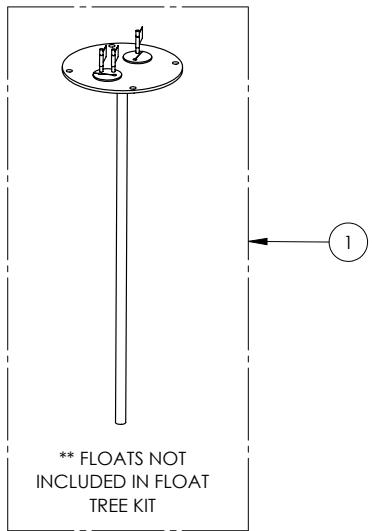

1100 SERIES

1102/LE102M (B10)

Liberty
Pumps

1100 SERIES**1102/LE102M (B10)**

#	PART #	DESCRIPTION	QTY	Note
1	K001203	10" INSPECTION COVER WITH FLOAT TREE (FLOATS NOT INCLUDED)	1	
2	K001202	30" X 36" BASIN, WITH CAST IRON INLET HUB	1	
3	K001200	1100 COVER KIT 2" DISCH 2" VENT	1	
4	LEH102M2	1 HP SEWAGE PUMP 230V 10' POWER CORD	2	
5	K001389	2" DISCHARGE FLANGE KIT	2	
6	K001390	2" VENT FLANGE KIT	1	
7	4508000	2 1/2" STOPPER - SINGLE 5/16" HOLE	2	
8	45480A0	SINGLE HOLE STOPPER	1	
9	45480B0	2" DOUBLE HOLE STOPPER	1	
10	45220C0	GASKET TAPE	1	
11	4068000	NIPPLE 2x36 PVC SCH 80	2	

1102/LE102M (B10)

1102-LE102M (B10-A)

PAGE