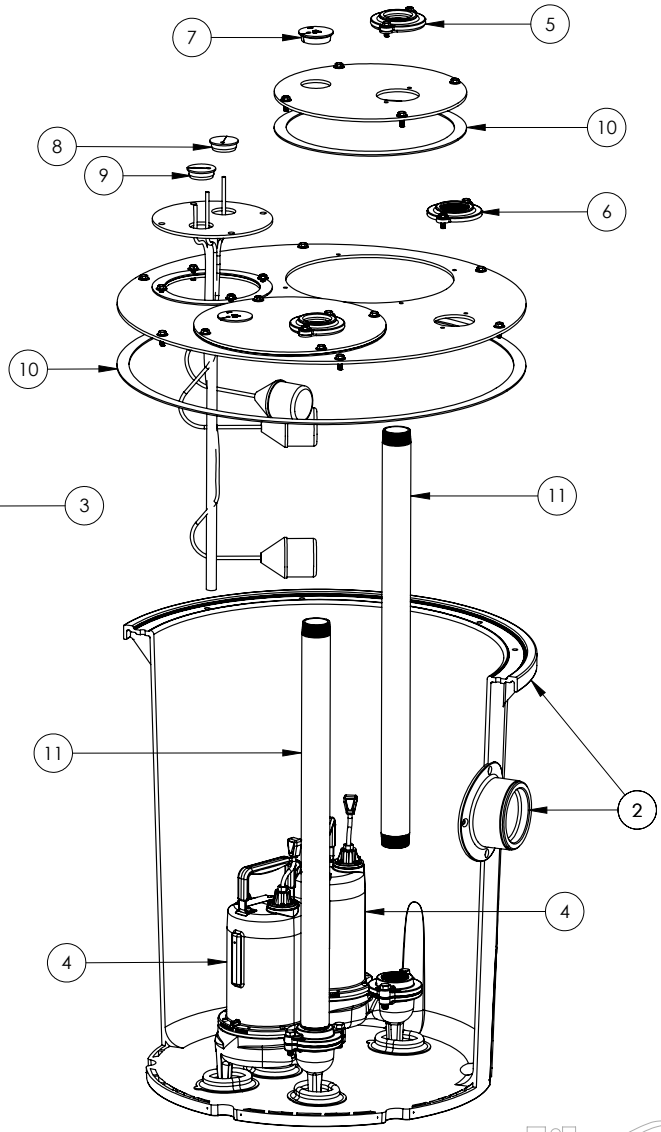

1100 SERIES

1102/LE102M (B10)

Liberty
Pumps

1100 SERIES**1102/LE102M (B10)**

#	PART #	DESCRIPTION	QTY	Note
1	K001203	10" INSPECTION COVER WITH FLOAT TREE (FLOATS NOT INCLUDED)	1	
2	K001202	30" X 36" BASIN, WITH CAST IRON INLET HUB	1	
3	K001200	1100 COVER KIT 2" DISCH 2" VENT	1	
4	LEH102M2	1 HP SEWAGE PUMP 230V 10' POWER CORD	2	
5	K001389	2" DISCHARGE FLANGE KIT	2	
6	K001390	2" VENT FLANGE KIT	1	
7	4508000	2 1/2" STOPPER - SINGLE 5/16" HOLE	2	
8	45480A0	SINGLE HOLE STOPPER	1	
9	45480B0	2" DOUBLE HOLE STOPPER	1	
10	45220C0	GASKET TAPE	1	
11	4068000	NIPPLE 2x36 PVC SCH 80	2	

1102/LE102M (B10)

1102-LE102M (B10-A)

PAGE