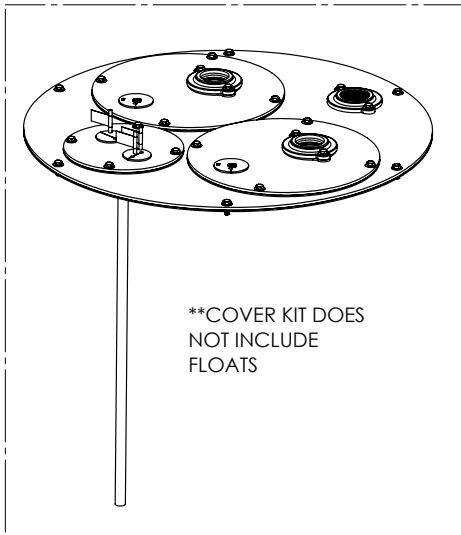

1100 SERIES

1102/LE102M (B10)

Liberty
Pumps

1100 SERIES**1102/LE102M (B10)**

#	PART #	DESCRIPTION	QTY	Note
1	K001203	10" INSPECTION COVER WITH FLOAT TREE (FLOATS NOT INCLUDED)	1	
2	K001202	30" X 36" BASIN, WITH CAST IRON INLET HUB	1	
3	K001200	1100 COVER KIT 2" DISCH 2" VENT	1	
4	LEH102M2	1 HP SEWAGE PUMP 230V 10' POWER CORD	2	
5	K001389	2" DISCHARGE FLANGE KIT	2	
6	K001390	2" VENT FLANGE KIT	1	
7	4508000	2 1/2" STOPPER - SINGLE 5/16" HOLE	2	
8	45480A0	SINGLE HOLE STOPPER	1	
9	45480B0	2" DOUBLE HOLE STOPPER	1	
10	45220C0	GASKET TAPE	1	
11	4068000	NIPPLE 2x36 PVC SCH 80	2	

1102/LE102M (B10)

1102-LE102M (B10-A)

PAGE