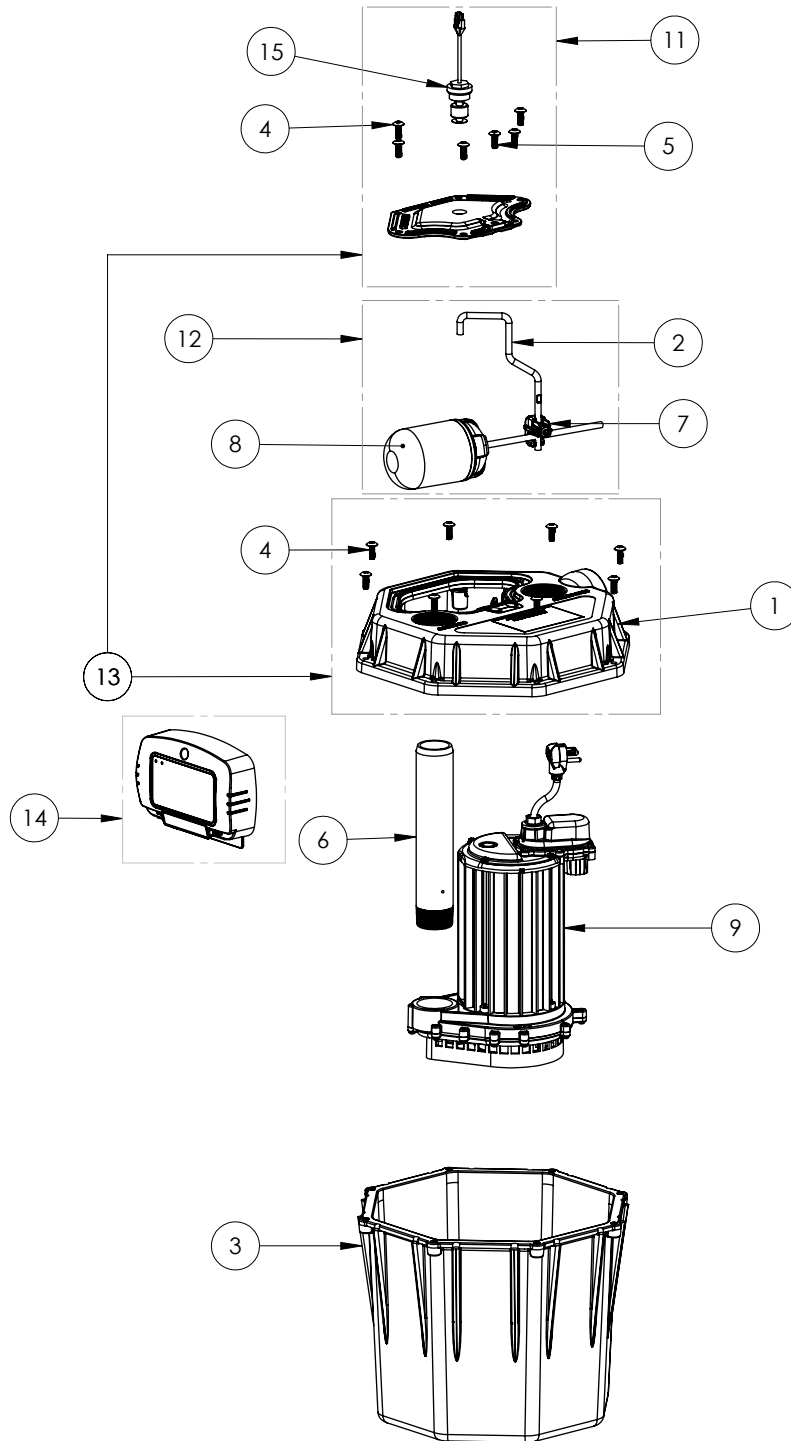

405A

405A (B59)

Liberty
Pumps

405A**405A (B59)**

#	PART #	DESCRIPTION	QTY	Note
1	53230BG	405 COVER	1	
2	5360000	404/405 QUICK TREE FLOAT ROD	1	
3	K001157	405 TANK	1	
4	8156000	TRUSS HD, 1/4-20X3/4 18-8 SCREW	14	
5	8157000	TRUSS HD 1/4-20 X 1 18-8 SCREW	1	
6	1183000	NIPPLE 1-1/2 X 9.625 CPVC TOE	1	
7	5045000	FLOAT SUPPORT CLAMP 10-24	1	
8	63370A0	SWITCH, HI TEMP, 115V, 10'	1	
9	405P	PUMP	1	[1]
11	K001721	KIT ACCESS COVERW/ FLOAT FOR 404A, 405A	1	
12	K001159	SWITCH TREE KIT	1	
13	K001900	405/A COVER KIT INCLUDES ACCESS COVER W/ SWITCH, HARDWARE	1	
14	K001282	KIT ALARM 115V SWT-ACTV	1	
15	2367000	FLOAT HIGH TEMP THEARED REED SWITCH	1	

PART NOTES:

[1] - [clickhere](#) for 405P pump assembly