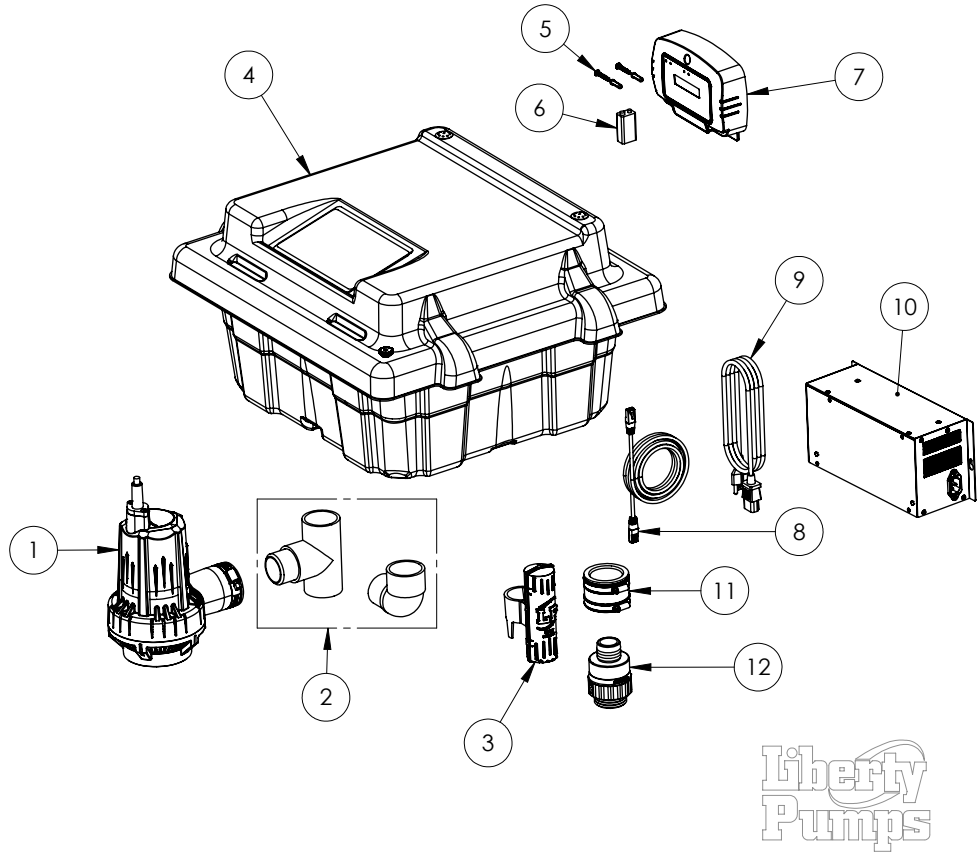

442-25A (B93)

## 442-25A (B93)

#	PART #	DESCRIPTION	QTY	Note
1	K001575	442 REPLACEMENT PUMP	1	
2	K001576	1.5" PVC TEE AND STREET ELBOW KIT (TEE AND ELBOW ONLY)	1	
3	K001577	DUAL REED SWITCH ASSEMBLY KIT	1	
4	K001582	STORM CELL DUAL BATTERY BOX	1	
5	2119000	FASTENER-ALM SERIES MOUNTING	1	
6	K001567	KIT, BATTERY 9V, 625MAH	1	
7	K001616	INTERFACE, 442 CHARGER	1	
8	K001578	8FT ETHERNET CABLE	1	
9	K001579	CHARGER POWER CORD	1	
10	K001581	25A CHARGER AND PWR CORD KIT	1	
11	6706200	PVC FLEXIBLE COUPLING ASSY	1	
12	5695200	CHECK VALVE 1-1/2" X1-1/4" PLASTIC THREADED	1	