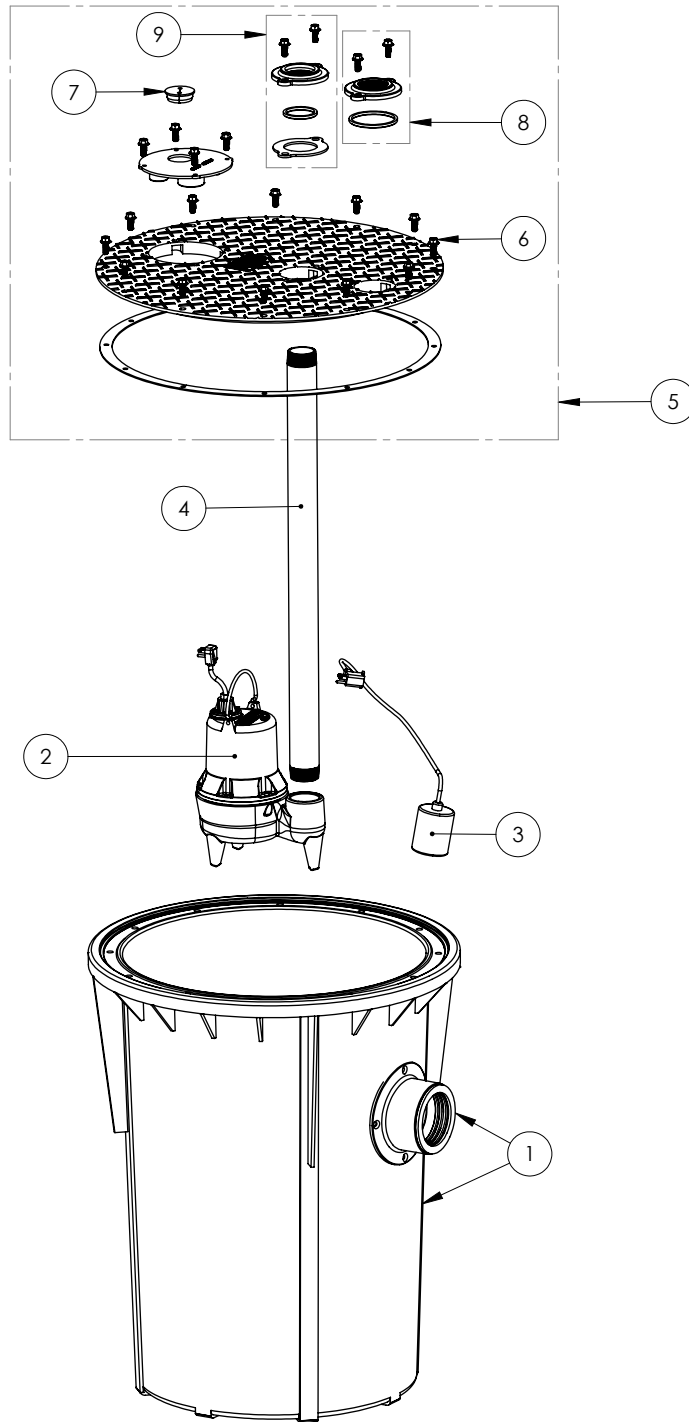

700 SERIES

702/LE52A-2 (B10)

700 SERIES**702/LE52A-2 (B10)**

#	PART #	DESCRIPTION	QTY	Note
1	K001199	700 SERIES TANK AND CAST IRON HUB KIT	1	
2	LE52M-2	1/2 HP SEWAGE PUMP 230V, 25' POWER CORD	1	
3	K001062	PUMP SWITCH, 25FT. INCLUDES MOUNTING HARDWARE	1	
4	4068000	NIPPLE 2x36 PVC SCH 80	1	
5	K001217	700 SERIES COVER ASSEMBLY	1	
6	1176000	SCREW FLANGE HEAD 3/8"-16	20	
7	45480B0	2" DOUBLE HOLE STOPPER	1	
8	K001390	2" VENT FLANGE KIT	1	
9	K001389	2" DISCHARGE FLANGE KIT	1	

702/LE52A-2 (B10)

702_LE52A-2 (B10)

PAGE