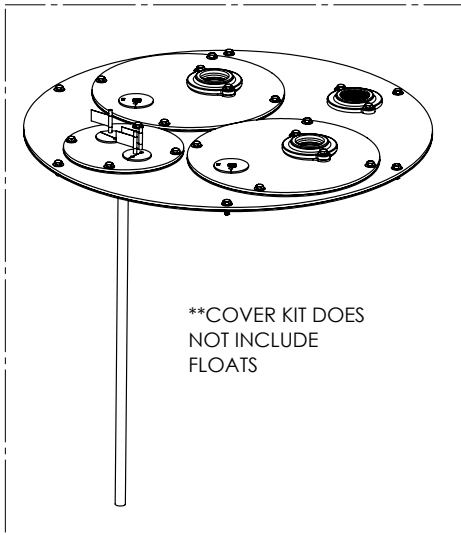

1100 SERIES

1102/LEH103M (B10)

**1100 SERIES****1102/LEH103M (B10)**

<b>#</b>	<b>PART #</b>	<b>DESCRIPTION</b>	<b>QTY</b>	<b>Note</b>
1	K001203	10" INSPECTION COVER WITH FLOAT TREE (FLOATS NOT INCLUDED)	1	
2	K001202	30" X 36" BASIN, WITH CAST IRON INLET HUB	1	
3	K001200	1100 COVER KIT 2" DISCH 2" VENT	1	
4	LEH103M2-2	1 HP SEWAGE PUMP 208-230V 25' POWER CORD	2	
5	K001389	2" DISCHARGE FLANGE KIT	2	
6	K001390	2" VENT FLANGE KIT	1	
7	4508000	2 1/2" STOPPER - SINGLE 5/16" HOLE	2	
8	45480A0	SINGLE HOLE STOPPER	1	
9	45480B0	2" DOUBLE HOLE STOPPER	1	
10	45220C0	GASKET TAPE	1	
11	4068000	NIPPLE 2x36 PVC SCH 80	2	