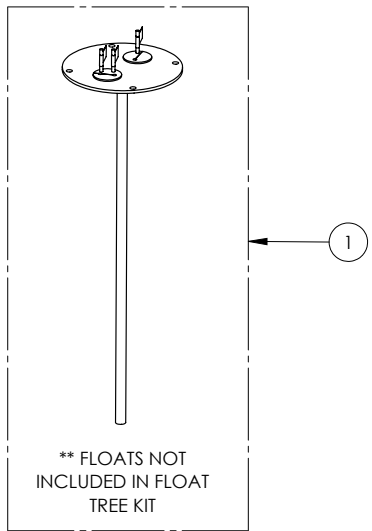

1100 SERIES

1102/LEH103M (B10)

**1100 SERIES****1102/LEH103M (B10)**

<b>#</b>	<b>PART #</b>	<b>DESCRIPTION</b>	<b>QTY</b>	<b>Note</b>
1	K001203	10" INSPECTION COVER WITH FLOAT TREE (FLOATS NOT INCLUDED)	1	
2	K001202	30" X 36" BASIN, WITH CAST IRON INLET HUB	1	
3	K001200	1100 COVER KIT 2" DISCH 2" VENT	1	
4	LEH103M2-2	1 HP SEWAGE PUMP 208-230V 25' POWER CORD	2	
5	K001389	2" DISCHARGE FLANGE KIT	2	
6	K001390	2" VENT FLANGE KIT	1	
7	4508000	2 1/2" STOPPER - SINGLE 5/16" HOLE	2	
8	45480A0	SINGLE HOLE STOPPER	1	
9	45480B0	2" DOUBLE HOLE STOPPER	1	
10	45220C0	GASKET TAPE	1	
11	4068000	NIPPLE 2x36 PVC SCH 80	2	

---

**1102/LEH103M (B10)**

1102-LEH103M (B10-A).PDF

PAGE