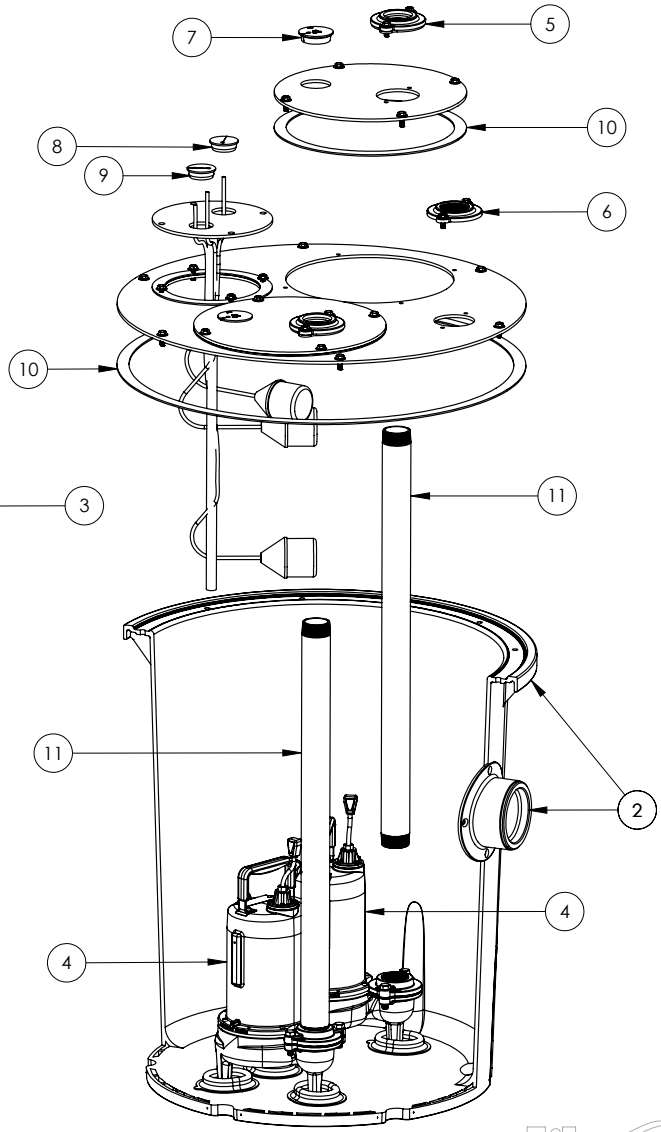

1100 SERIES

1102/LEH103M (B10)

**1100 SERIES****1102/LEH103M (B10)**

<b>#</b>	<b>PART #</b>	<b>DESCRIPTION</b>	<b>QTY</b>	<b>Note</b>
1	K001203	10" INSPECTION COVER WITH FLOAT TREE (FLOATS NOT INCLUDED)	1	
2	K001202	30" X 36" BASIN, WITH CAST IRON INLET HUB	1	
3	K001200	1100 COVER KIT 2" DISCH 2" VENT	1	
4	LEH103M2-2	1 HP SEWAGE PUMP 208-230V 25' POWER CORD	2	
5	K001389	2" DISCHARGE FLANGE KIT	2	
6	K001390	2" VENT FLANGE KIT	1	
7	4508000	2 1/2" STOPPER - SINGLE 5/16" HOLE	2	
8	45480A0	SINGLE HOLE STOPPER	1	
9	45480B0	2" DOUBLE HOLE STOPPER	1	
10	45220C0	GASKET TAPE	1	
11	4068000	NIPPLE 2x36 PVC SCH 80	2	

---

**1102/LEH103M (B10)**

1102-LEH103M (B10-A).PDF

PAGE