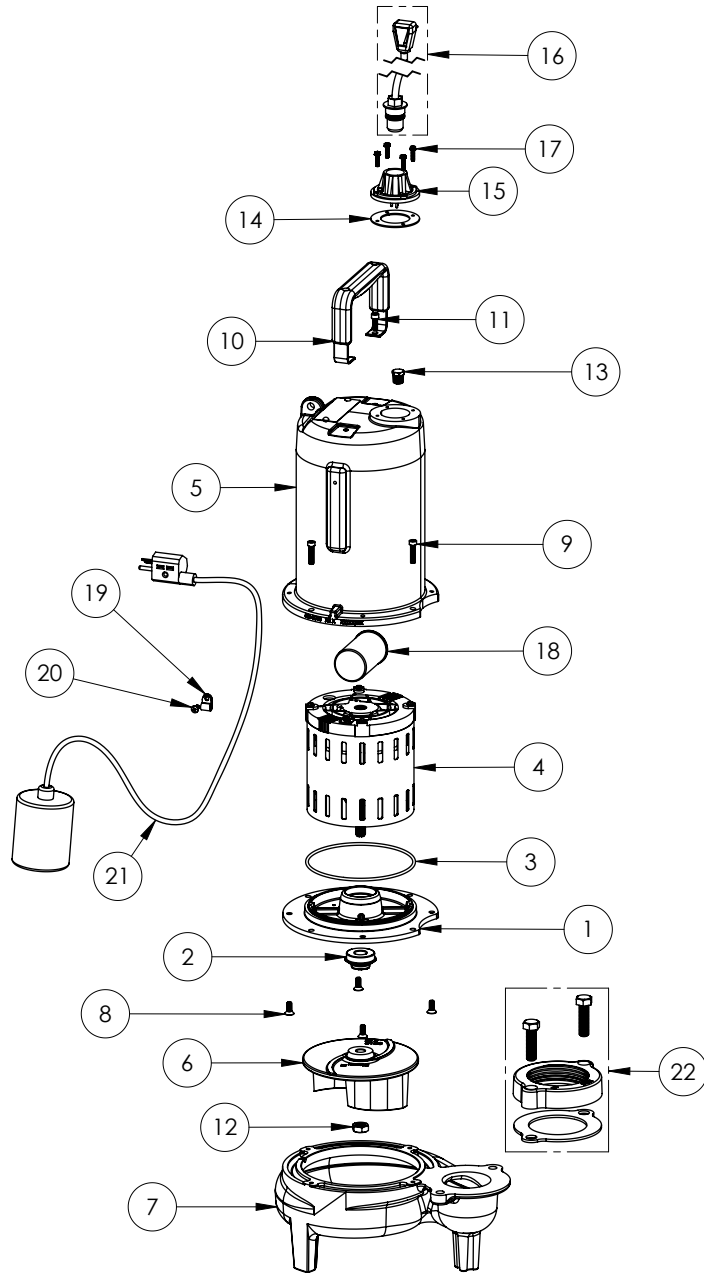

LE72A3-2 (B72)

LE72A3-2**LE72A3-2 (B72)**

#	PART #	DESCRIPTION	QTY	Note
1	53260BR	MOTOR SUPPORT PLATE	1	
2	K001717	KIT, 5/8 UNITIZED 5120000 AND LIP SEAL 5860000	1	
3	5617000	O-RING	1	
4	5333000	MOTOR	1	[1]
5	531400R	MOTOR COVER	1	[1]
6	5130000	IMPELLER, CAST IRON	1	
7	531500R	VOLUTE HOUSING	1	
8	8018000	1/4-20 x 5/8 SLOTTED FLAT HEAD BOLT	4	
9	8091000	1/4-20 x 1 HEX SOCKET HEAD BOLT	4	
10	3411200	HANDLE	1	
11	8103000	SCREW 1/4-20x5/8" HX SKT SS	2	
12	8046000	1/2-20 HEX STAINLESS STEEL JAM NUT	1	
13	50710A0	PIPE PLUG, 1/4" HEX HD BRASS NPTF	1	
14	5060000	CORD PLATE GASKET	1	
15	5014000	CORD PLATE	1	
16	K001059	POWER CORD, 230V, 25 FOOT CORD	1	
17	8064000	#8-32 x 5/8 HEX WASHER HEAD SCREW	4	
18	51190F0	CAPACITOR	1	
19	8014000	CABLE CLAMP	1	
20	8082000	#10-24 x 3/8 EPOXY LOCK SCREW	1	
21	K001431	61140B0 PUMP SWITCH, 25' 230V	1	
22	K001222	3" DISCHARGE KIT	1	

PART NOTES:

[1] - Part requires factory authorized service. Contact Liberty Pumps at 1-800-543-2550