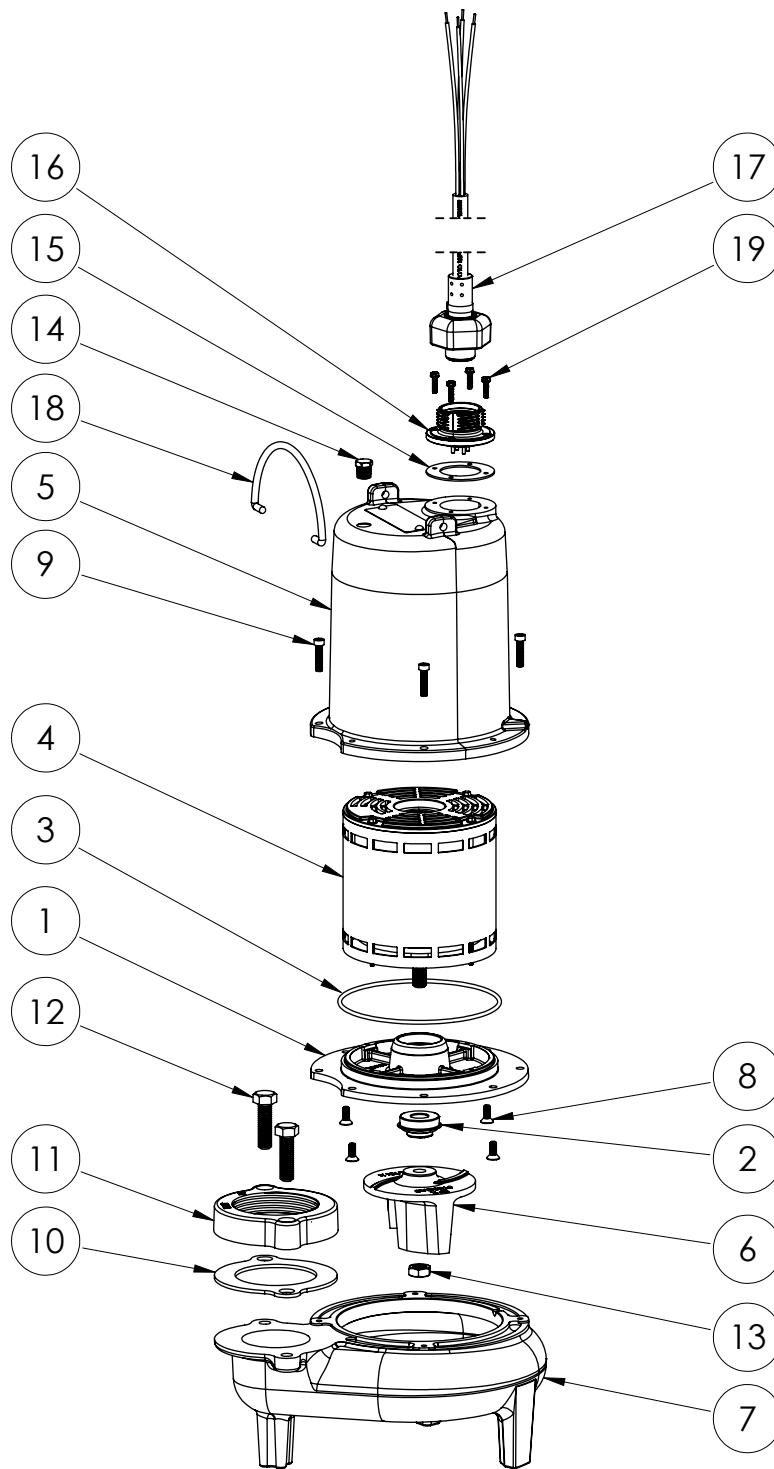

LEH104M3-2 (B61)

LEH104M3-2B61

LEH104M3-2**LEH104M3-2 (B61)**

#	PART #	DESCRIPTION	QTY	Note
1	532600R	MOTOR SUPPORT PLATE	1	
2	K001717	KIT, 5/8 UNITIZED 5120000 AND LIP SEAL 5860000	1	
3	5617000	O-RING	1	
4	5338000	MOTOR	1	
5	531400R	MOTOR COVER	1	[1]
6	K001487	51310A0 IMPELLER KIT, INCLUDES 5/8" JAM NUT	1	
7	531500R	VOLUTE HOUSING	1	
8	8018000	1/4-20 x 5/8 SLOTTED FLAT HEAD BOLT	4	
9	8091000	1/4-20 x 1 HEX SOCKET HEAD BOLT	4	
10	5129000	FLANGE GASKET, FITS 2" OR 3"	1	
11	K001222	3" DISCHARGE KIT	1	
12	8037000	1/2-13 x 1-3/4 STAINLESS STEEL BOLT	2	
13	8046000	1/2-20 HEX STAINLESS STEEL JAM NUT	1	
14	5071000	BRASS OIL PLUG	1	
15	5060000	CORD PLATE GASKET	1	
16	5629000	CORDPLATE	1	
17	K001357	POWER CORD, 25FT	1	
18	K001095	STAINLESS STEEL HANDLE	1	
19	8064000	#8-32 x 5/8 HEX WASHER HEAD SCREW	4	

PART NOTES:

[1] - Part requires factory authorized service. Contact Liberty Pumps at 1-800-543-2550