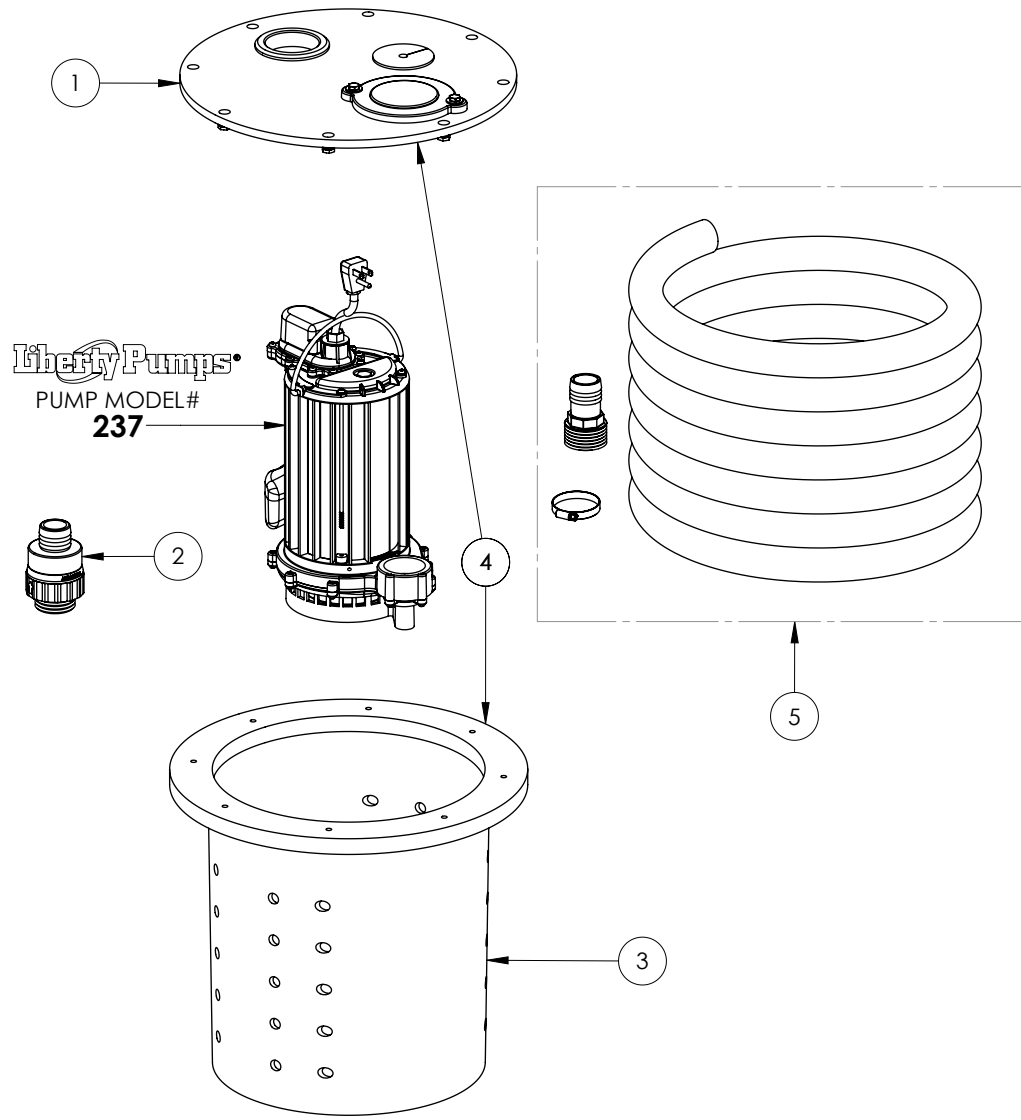

CSP-237 (B60)

CSP-237**CSP-237 (B60)**

#	PART #	DESCRIPTION	QTY	Note
1	K001556	COVER, CSP WITH HRDWR/GASKET	1	
2	K001314	THREADED CHECK VALVE 1-1/2" NPT, 5695200	1	
3	4351000	CRAWL SPACE BASIN	1	
4	K001308	KIT, CRAWL SPACE BASIN AND COVER	1	
5	DHK-24	DISCHARGE HOSE KIT 1.25" X 24'	1	