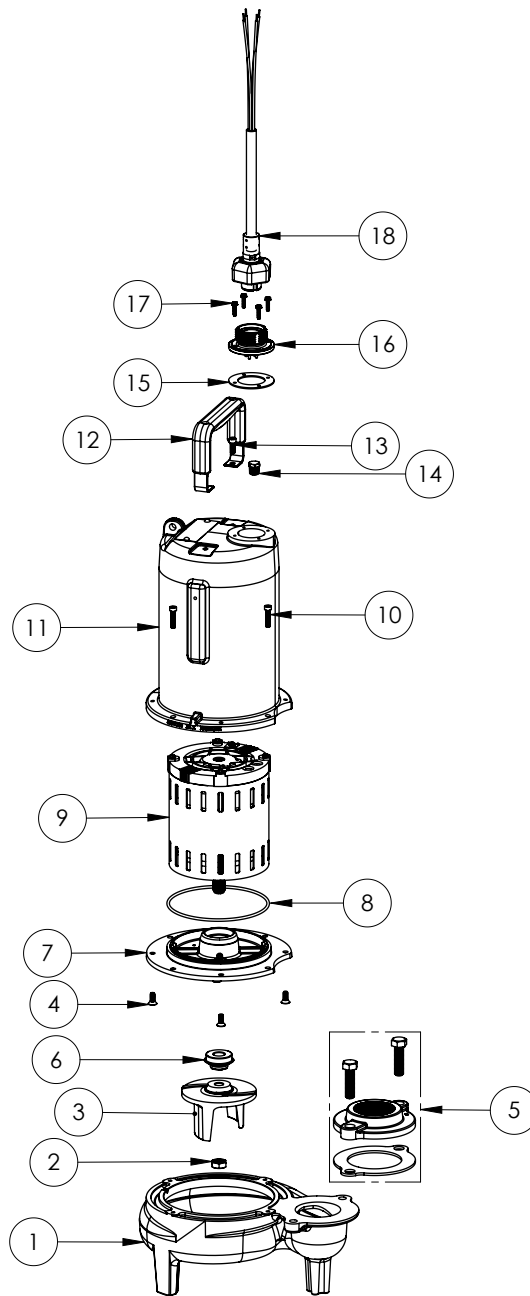

LEH103M2-2 (B72)

**LEH103M2-2****LEH103M2-2 (B72)**

#	PART #	DESCRIPTION	QTY	Note
1	531500R	VOLUTE HOUSING	1	
2	8046000	1/2-20 HEX STAINLESS STEEL JAM NUT	1	
3	K001488	51300A0 IMPELLER KIT, INCLUDES 1/2" JAM NUT	1	
4	8018000	1/4-20 x 5/8 SLOTTED FLAT HEAD BOLT	4	
5	K001221	2" DISCHARGE KIT	1	
6	K001717	KIT, 5/8 UNITIZED 5120000 AND LIP SEAL 5860000	1	
7	53260BR	MOTOR SUPPORT PLATE	1	
8	5617000	O-RING	1	
9	5336000	MOTOR	1	
10	8091000	1/4-20 x 1 HEX SOCKET HEAD BOLT	4	
11	531400R	MOTOR COVER	1	[1]
12	3411200	HANDLE	1	
13	8033000	#8 x 1/4 STAINLESS STEEL SCREW	2	
14	5071000	BRASS OIL PLUG	1	
15	5060000	CORD PLATE GASKET	1	
16	K001216	5619000, CORDPLATE	1	
17	8064000	#8-32 x 5/8 HEX WASHER HEAD SCREW	4	
18	K001357	POWER CORD, 25FT	1	

**PART NOTES:**

[1] - Part requires factory authorized service. Contact Liberty Pumps at 1-800-543-2550