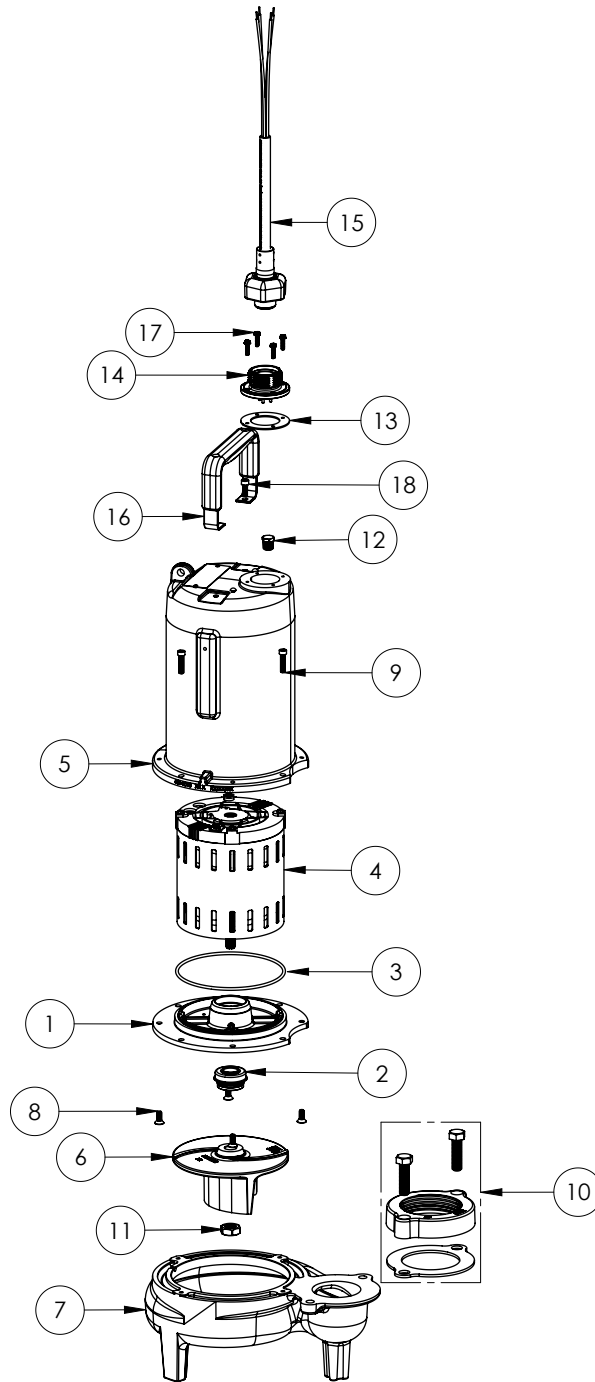

LE103M3-3 (B75)

LE103M3-3**LE103M3-3 (B75)**

#	PART #	DESCRIPTION	QTY	Note
1	537600R	MOTOR PLATE LE100 3PHASE	1	
2	5633000	3/4" UNITIZED SHAFT SEAL	1	[1]
3	5617000	O-RING	1	
4	5333000	MOTOR	1	[1]
5	531400R	MOTOR COVER	1	[1]
6	K001487	51310A0 IMPELLER KIT, INCLUDES 5/8" JAM NUT	1	
7	531500R	VOLUTE HOUSING	1	
8	8018000	1/4-20 x 5/8 SLOTTED FLAT HEAD BOLT	4	
9	8091000	1/4-20 x 1 HEX SOCKET HEAD BOLT	4	
10	K001222	3" DISCHARGE KIT	1	
11	5887000	NUT, JAM, 5/8-18 HEX S.S.	1	
12	50710A0	PIPE PLUG, 1/4" HEX HD BRASS NPTF	1	
13	5060000	CORD PLATE GASKET	1	
14	5629000	CORDPLATE	1	
15	K001424	3PH POWER CORD ASSY KIT 35FT	1	
16	3411200	HANDLE	1	
17	8064000	#8-32 x 5/8 HEX WASHER HEAD SCREW	4	
18	8103000	SCREW 1/4-20x5/8" HX SKT SS	2	

PART NOTES:

[1] - Part requires factory authorized service. Contact Liberty Pumps at 1-800-543-2550