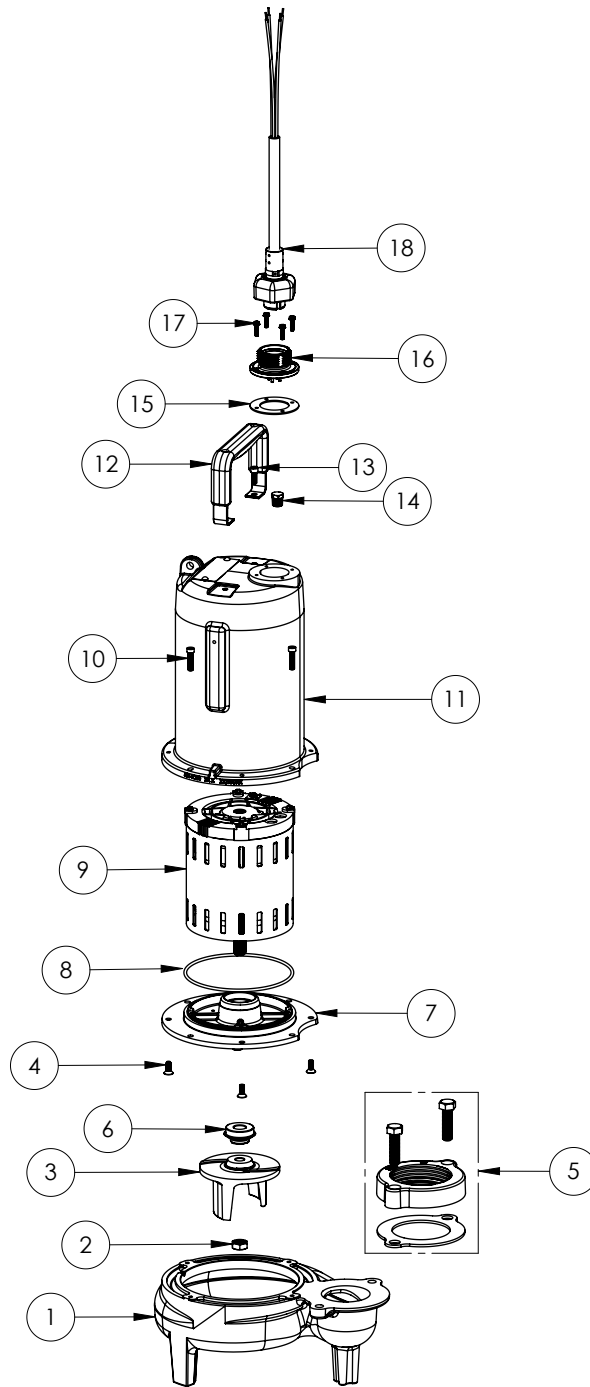

LEH104M3-2 (B72)

**LEH104M3-2****LEH104M3-2 (B72)**

#	PART #	DESCRIPTION	QTY	Note
1	531500R	VOLUTE HOUSING	1	
2	8046000	1/2-20 HEX STAINLESS STEEL JAM NUT	1	
3	K001488	51300A0 IMPELLER KIT, INCLUDES 1/2" JAM NUT	1	
4	8018000	1/4-20 x 5/8 SLOTTED FLAT HEAD BOLT	4	
5	K001222	3" DISCHARGE KIT	1	
6	K001717	KIT, 5/8 UNITIZED 5120000 AND LIP SEAL 5860000	1	
7	53260BR	MOTOR SUPPORT PLATE	1	
8	5617000	O-RING	1	
9	5336000	MOTOR	1	
10	8091000	1/4-20 x 1 HEX SOCKET HEAD BOLT	4	
11	531400R	MOTOR COVER	1	[1]
12	3411200	HANDLE	1	
13	8033000	#8 x 1/4 STAINLESS STEEL SCREW	2	
14	5071000	BRASS OIL PLUG	1	
15	5060000	CORD PLATE GASKET	1	
16	K001216	5619000, CORDPLATE	1	
17	8064000	#8-32 x 5/8 HEX WASHER HEAD SCREW	4	
18	K001357	POWER CORD, 25FT	1	

**PART NOTES:**

[1] - Part requires factory authorized service. Contact Liberty Pumps at 1-800-543-2550