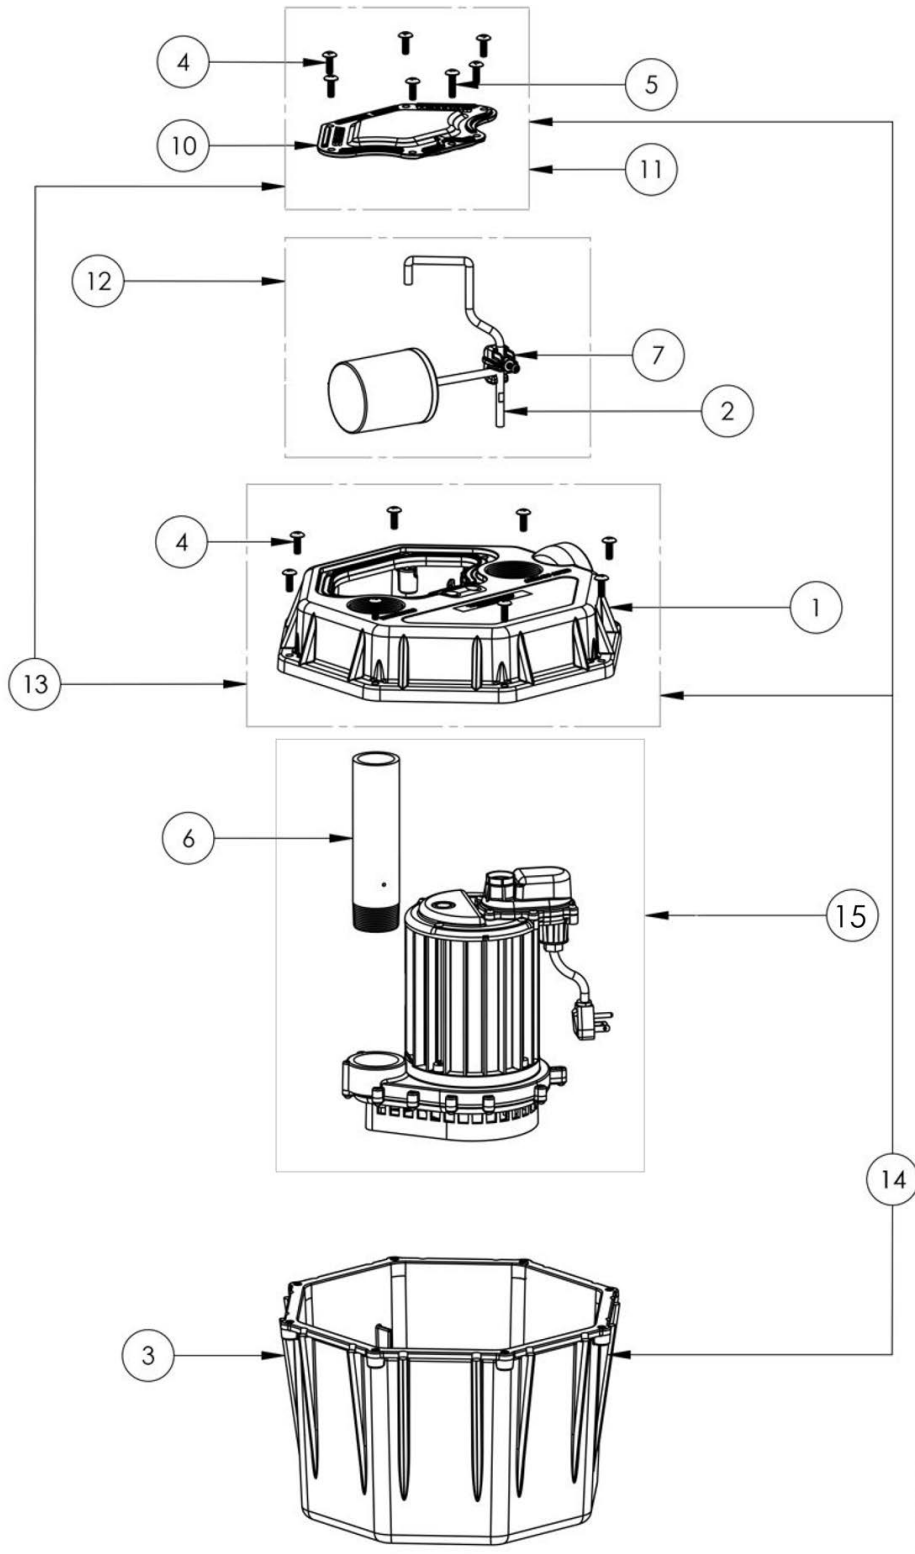

404L

404L (B40)

404L**404L (B40)**

#	PART #	DESCRIPTION	QTY	Note
1	53230CG	404L COVER 2" INLET 2" VENT 2" DISCHARGE	1	
2	5360000	404/405 QUICK TREE FLOAT ROD	1	
3	K001153	404 TANK	1	
4	8156000	TRUSS HD, 1/4-20X3/4 18-8 SCREW	14	
5	8157000	TRUSS HD 1/4-20 X 1 18-8 SCREW	1	
6	40500A0	TOE NIPPLE PVC SCH 80 7.125 IN	1	
7	5045000	FLOAT SUPPORT CLAMP 10-24	1	
10	532400B	ACCESS COVER	1	[1]
11	K001151	ACCESS COVER KIT, INCLUDES HARDWARE	1	
12	K001155	SWITCH TREE KIT	1	
13	K001167	COVER KIT, INCLUDES ACCESS COVER AND HARDWARE	1	
14	K001188	TANK, COVER, ACCESS COVER AND HARDWARE	1	
15	4029BA0	PUMP AND DISCHARGE PIPE	1	[2]

PART NOTES:

- [1] - Part requires factory authorized service. Contact Liberty Pumps at 1-800-543-2550
[2] - [click herefor 4029BA0 replacement parts](#)