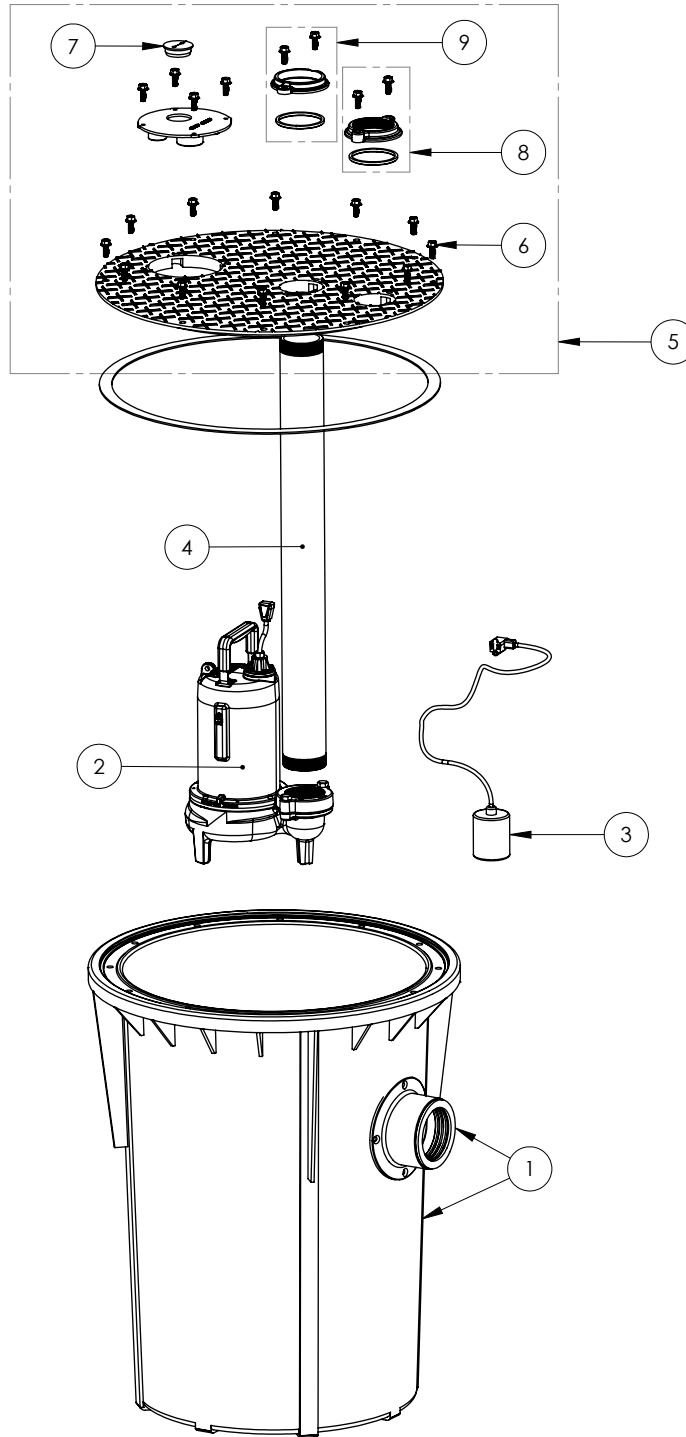

700 SERIES

703/LE71A (B10)

**700 SERIES****703/LE71A (B10)**

<b>#</b>	<b>PART #</b>	<b>DESCRIPTION</b>	<b>QTY</b>	<b>Note</b>
1	K001199	700 SERIES TANK AND CAST IRON HUB KIT	1	
2	LE71M3	3/4 HP SEWAGE PUMP 115V, 10' POWER CORD	1	
3	K001001	PUMP SWITCH KIT, INCLUDES MOUNTING HARDWARE	1	
4	4067000	NIPPLE 3X36 SCH80 PVC	1	
5	K001218	SMPLX COVER 3X3X24	1	
6	1176000	SCREW FLANGE HEAD 3/8"-16	20	
7	45480B0	2" DOUBLE HOLE STOPPER	1	
8	K001392	3" VENT FLANGE KIT	1	
9	K001391	3" DISCHARGE FLANGE KIT	1	

---

703/LE71A (B10)

703\_LE71A (B10)

PAGE