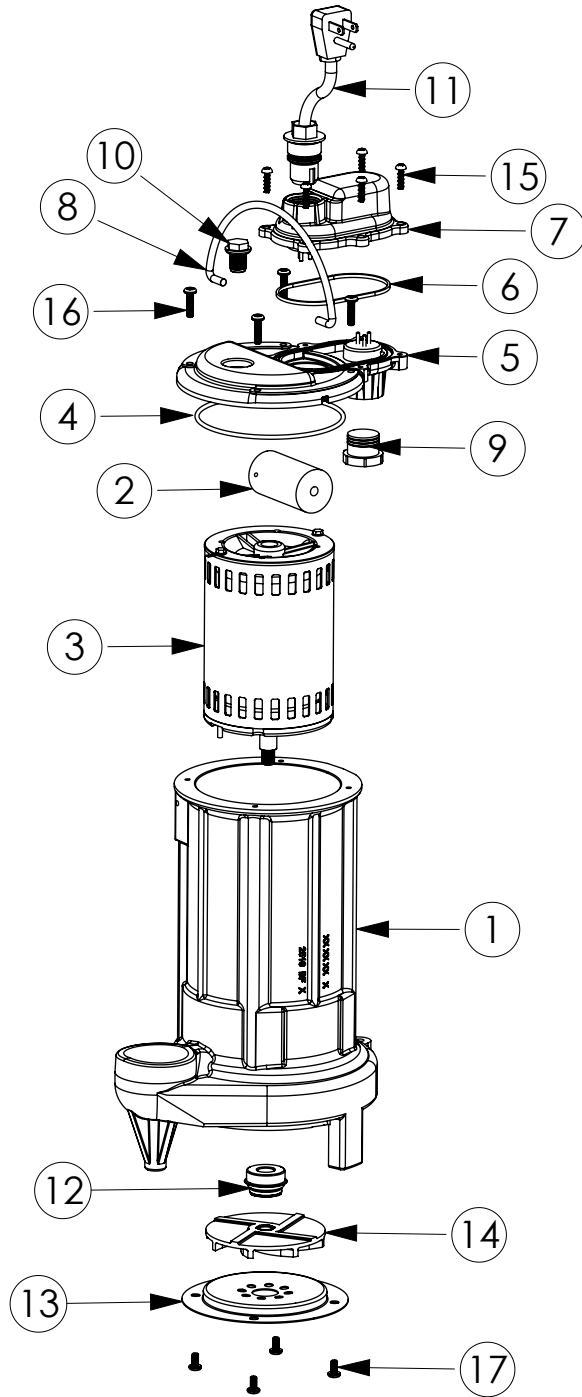

280 (B20)

280 (B20)

#	PART #	DESCRIPTION	QTY	Note
1	25160AG	CAST IRON HOUSING WITH HOLE	1	
2	25200B0	CAPACITOR	1	[1]
3	2517000	MOTOR, .8 HP	1	
4	2357000	O-RING	1	[1]
5	240600G	MOTOR COVER, GREY	1	
6	K001046	SEALRING, CHAMBER COVER	1	
7	240700G	CHAMBER COVER, GREY	1	
8	K001082	HANDLE	1	
9	8105000	PROTECTIVE CAP	1	
10	8089000	OIL PLUG, O-RING ASSEMBLY	1	
11	K001010	POWER CORD, 115V, 10 FOOT CORD	1	
12	50980A0	1/2 INCH UNITIZED SEAL	1	[1]
13	2414000	280 SERIES STAMPING INLET	1	
14	K001091	280 SERIES IMPELLER KIT	1	
15	8104200	#10 HILO X 5/8" STAINLESS STEEL SCREW	6	
16	8072000	#10 - 24 x 3/4" SCREW	4	
17	8092000	#10 - 24 x 3/8" SCREW	4	

PART NOTES:

[1] - Part requires factory authorized service. Contact Liberty Pumps at 1-800-543-2550