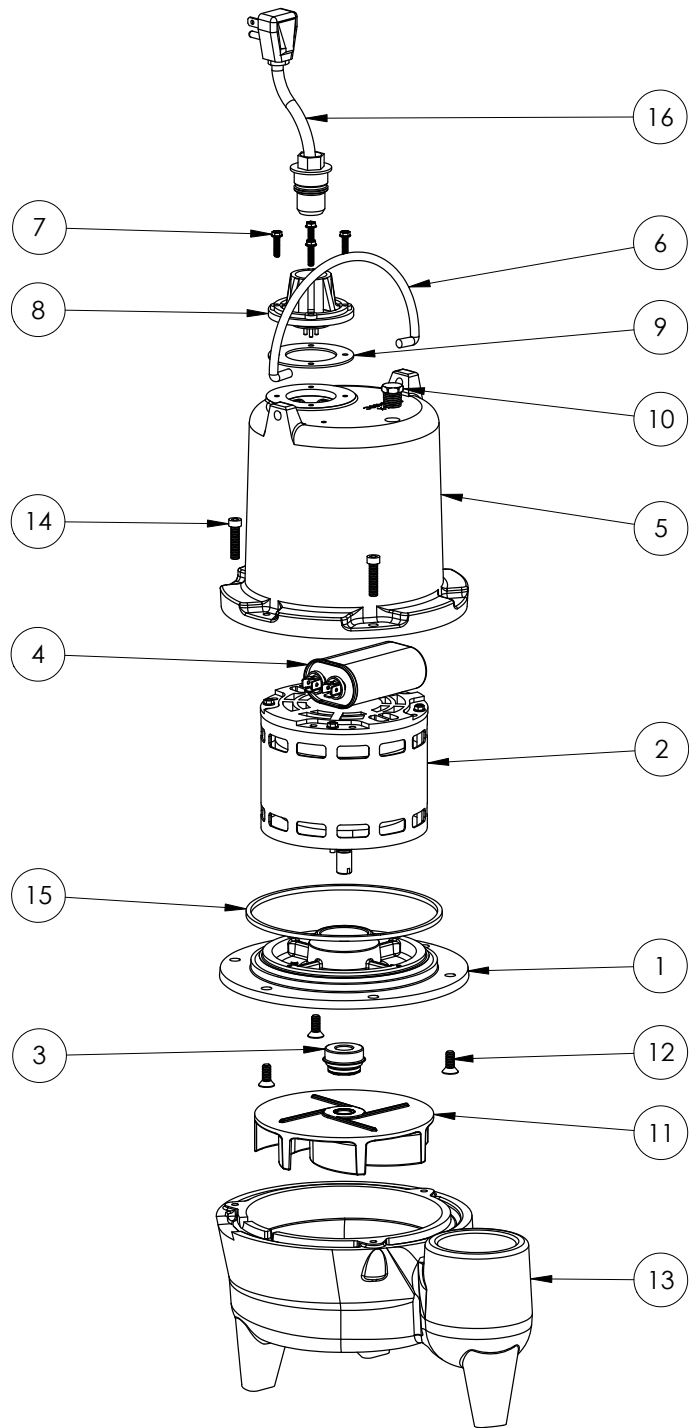

LE41LP

LE41LP (B32)

LE41LP**LE41LP (B32)**

#	PART #	DESCRIPTION	QTY	Note
1	509200R	MOTOR SUPPORT PLATE	1	[1]
2	5197200	MOTOR .5HP WITH BALL BEARING	1	
3	50980A0	1/2 INCH UNITIZED SEAL	1	[1]
4	51930E0	CAPACITOR	1	
5	545000R	MOTOR COVER	1	
6	K001095	STAINLESS STEEL HANDLE	1	
7	8064000	#8-32 x 5/8 HEX WASHER HEAD SCREW	4	
8	5014000	CORD PLATE	1	
9	5060000	CORD PLATE GASKET	1	
10	5071000	BRASS OIL PLUG	1	
11	K001163	IMPELLER	1	
12	8018000	1/4-20 x 5/8 SLOTTED FLAT HEAD BOLT	3	
13	54520AR	VOLUTE	1	
14	8091000	1/4-20 x 1 HEX SOCKET HEAD BOLT	3	
15	5066000	SEALRING, MOTOR COVER, #254S	1	[1]
16	K001010	POWER CORD, 115V, 10 FOOT CORD	1	

PART NOTES:

[1] - Part requires factory authorized service. Contact Liberty Pumps at 1-800-543-2550