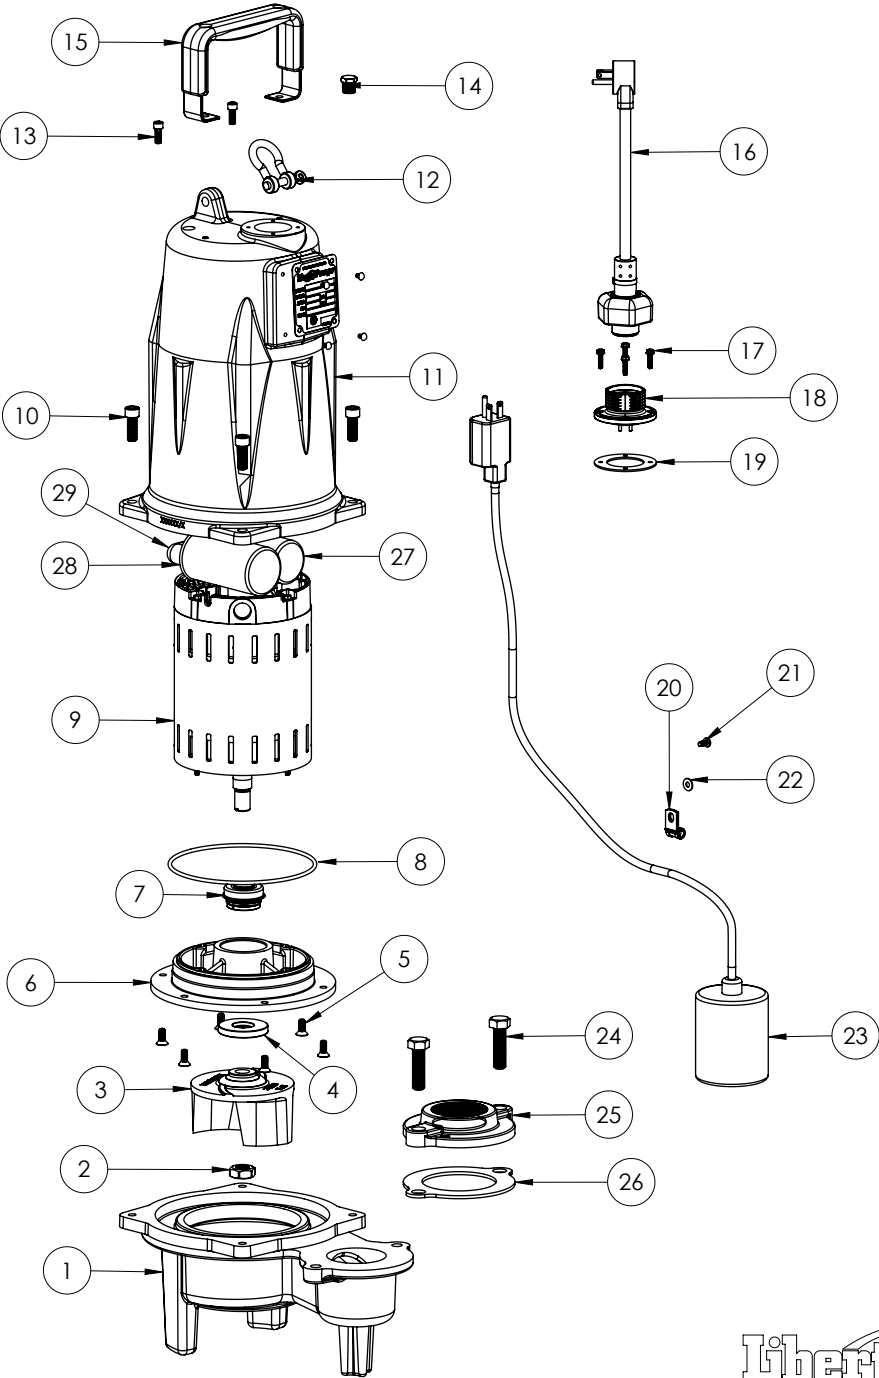

LEH152A2-2 (B67)

LEH152A2-2 (B67)

#	PART #	DESCRIPTION	QTY	Note
1	58730AR	LEH150 SERIES VOLUTE	1	
2	5887000	NUT, JAM, 5/8-18 HEX S.S.	1	
3	K001323	IMPELLER, CAST IRON, INCLUDES 5887000	1	
4	5618000	DOUBLE LIP SEAL	1	
5	8018000	1/4-20 x 5/8 SLOTTED FLAT HEAD BOLT	6	
6	5851000	MOTOR PLATE	1	
7	5633000	3/4" UNITIZED SHAFT SEAL	1	[1]
8	5617000	O-RING	1	
9	5883000	MOTOR 2HP 230V 1PH 2 POLE LEH (KIT, MTR REPLACE K001665)	1	[1]
10	5862000	BOLT, 3/8-16X1 SHCS SS	4	
11	5850000	MOTOR COVER	1	
12	5611000	SHACKLE	1	
13	8103000	SCREW 1/4-20x5/8" HX SKT SS	2	
14	50710A0	PIPE PLUG, 1/4" HEX HD BRASS NPTF	1	
15	5613000	HANDLE	1	
16	K001140	POWER CORD	1	
17	8064000	#8-32 x 5/8 HEX WASHER HEAD SCREW	4	
18	K001216	5619000, CORDPLATE	1	
19	5060000	CORD PLATE GASKET	1	
20	5630000	CABLE CLAMP S.S.	1	
21	8082000	#10-24 x 3/8 EPOXY LOCK SCREW	1	
22	8141000	WASHER, #10 X 1/2 SS	1	
23	K001136	SWITCH KIT	1	
24	8037000	1/2-13 x 1-3/4 STAINLESS STEEL BOLT	2	
25	K001221	2" DISCHARGE KIT	1	
26	5129000	FLANGE GASKET, FITS 2" OR 3"	1	
27	K001227	START CAPACITOR	1	
28	K001228	RUN CAPACITOR	1	
29	K001229	START SWITCH	1	

PART NOTES:

[1] - Part requires factory authorized service. Contact Liberty Pumps at 1-800-543-2550