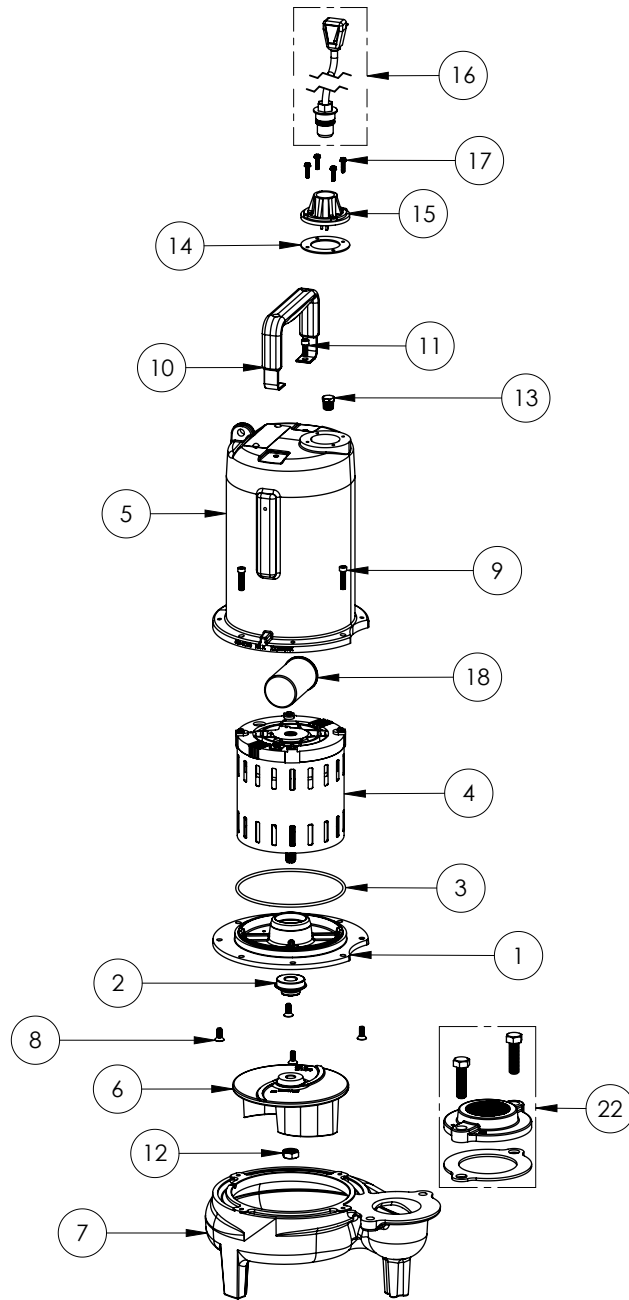

LE72M2 (B72)

**LE72M2****LE72M2 (B72)**

#	PART #	DESCRIPTION	QTY	Note
1	53260BR	MOTOR SUPPORT PLATE	1	
2	K001717	KIT, 5/8 UNITIZED 5120000 AND LIP SEAL 5860000	1	
3	5617000	O-RING	1	
4	5330000	MOTOR	1	[1]
5	531400R	MOTOR COVER	1	[1]
6	5130000	IMPELLER, CAST IRON	1	
7	531500R	VOLUTE HOUSING	1	
8	8018000	1/4-20 x 5/8 SLOTTED FLAT HEAD BOLT	4	
9	8091000	1/4-20 x 1 HEX SOCKET HEAD BOLT	4	
10	3411200	HANDLE	1	
11	8103000	SCREW 1/4-20x5/8" HX SKT SS	2	
12	8046000	1/2-20 HEX STAINLESS STEEL JAM NUT	1	
13	50710A0	PIPE PLUG, 1/4" HEX HD BRASS NPTF	1	
14	5060000	CORD PLATE GASKET	1	
15	5014000	CORD PLATE	1	
16	K001058	POWER CORD, 10FT. 230V	1	
17	8064000	#8-32 x 5/8 HEX WASHER HEAD SCREW	4	
18	51190F0	CAPACITOR	1	
22	K001221	2" DISCHARGE KIT	1	

**PART NOTES:**

[1] - Part requires factory authorized service. Contact Liberty Pumps at 1-800-543-2550