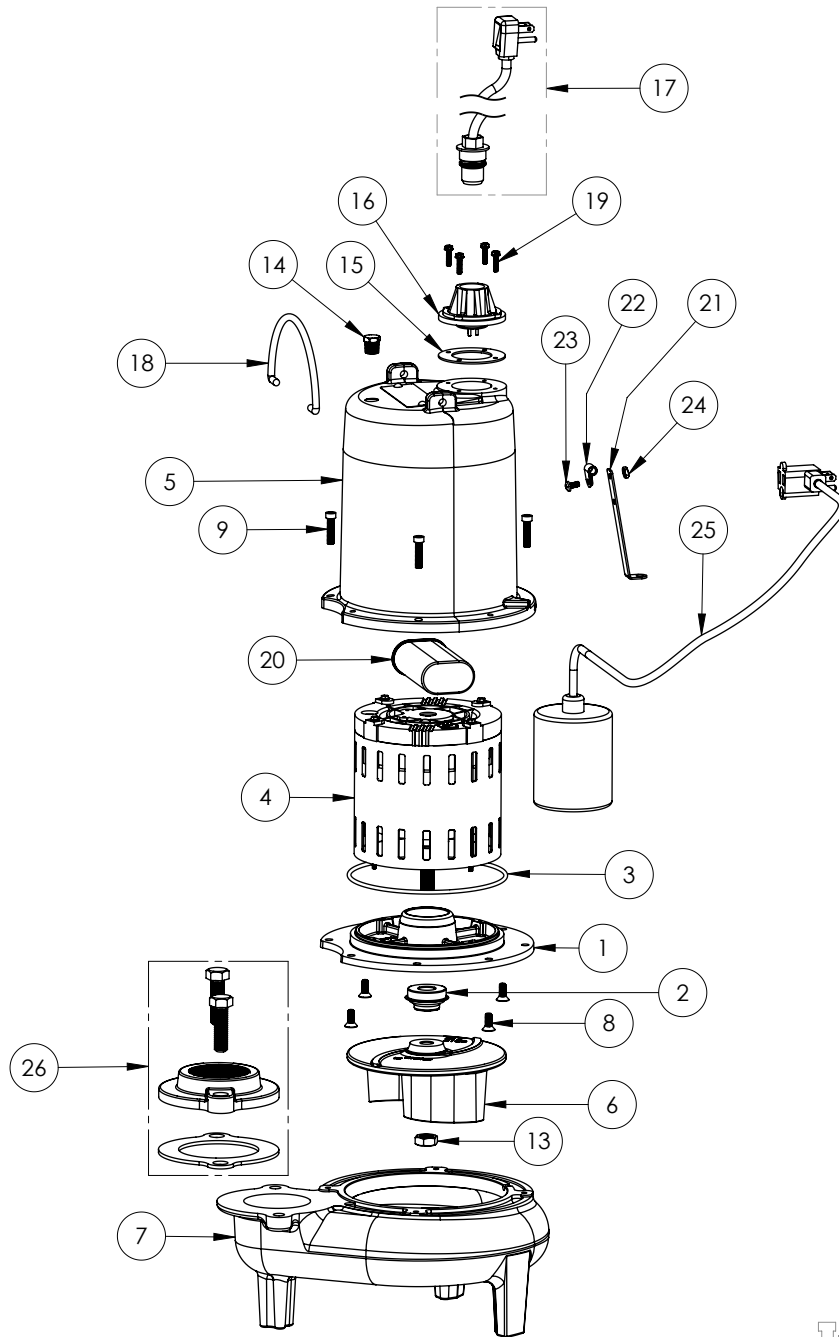

LE71A2-2 (B61)

**LE71A2-2****LE71A2-2 (B61)**

#	PART #	DESCRIPTION	QTY	Note
1	532600R	MOTOR SUPPORT PLATE	1	
2	K001717	KIT, 5/8 UNITIZED 5120000 AND LIP SEAL 5860000	1	
3	5617000	O-RING	1	
4	5340000	MOTOR	1	
5	531400R	MOTOR COVER	1	[1]
6	5130000	IMPELLER, CAST IRON	1	
7	531500R	VOLUTE HOUSING	1	
8	8018000	1/4-20 x 5/8 SLOTTED FLAT HEAD BOLT	4	
9	8091000	1/4-20 x 1 HEX SOCKET HEAD BOLT	4	
13	8046000	1/2-20 HEX STAINLESS STEEL JAM NUT	1	
14	5071000	BRASS OIL PLUG	1	
15	5060000	CORD PLATE GASKET	1	
16	5014000	CORD PLATE	1	
17	K001008	POWER CORD, 115V, 25 FOOT CORD	1	
18	K001095	STAINLESS STEEL HANDLE	1	
19	8064000	#8-32 x 5/8 HEX WASHER HEAD SCREW	4	
20	51190F0	CAPACITOR	1	
21	5070000	FLOAT SWITCH SUPPORT	1	
22	8014000	CABLE CLAMP	1	
23	8082000	#10-24 x 3/8 EPOXY LOCK SCREW	1	
24	8002000	#10-24 STAINLESS STEEL HEX	1	
25	K001004	61130B0, 25' PUMP SWITCH KIT	1	
26	K001221	2" DISCHARGE KIT	1	

**PART NOTES:**

[1] - Part requires factory authorized service. Contact Liberty Pumps at 1-800-543-2550