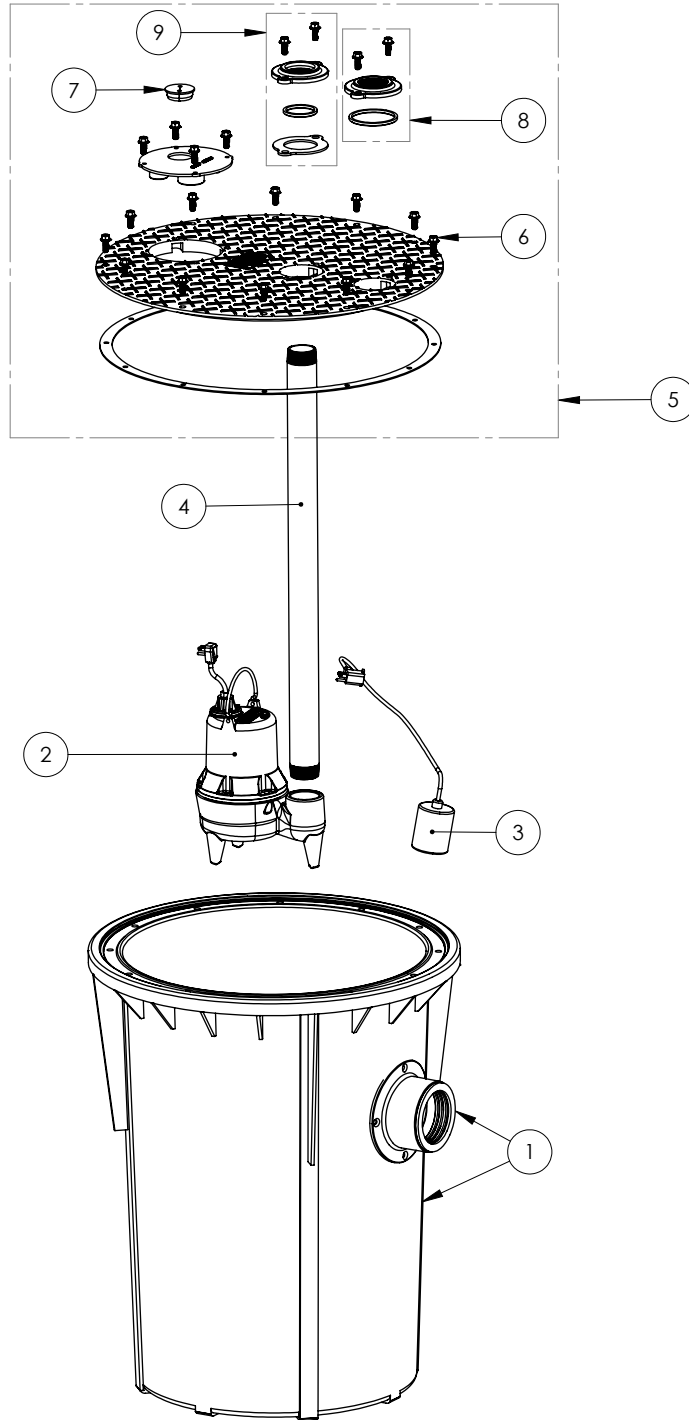

700 SERIES

702/LE51A (B10)

700 SERIES**702/LE51A (B10)**

#	PART #	DESCRIPTION	QTY	Note
1	K001199	700 SERIES TANK AND CAST IRON HUB KIT	1	
2	LE51A	1/2 HP 2" SOLIDS HANDLING SEWAGE PUMP	1	
3	K001001	PUMP SWITCH KIT, INCLUDES MOUNTING HARDWARE	1	
4	4068000	NIPPLE 2x36 PVC SCH 80	1	
5	K001217	700 SERIES COVER ASSEMBLY	1	
6	1176000	SCREW FLANGE HEAD 3/8"-16	20	
7	45480B0	2" DOUBLE HOLE STOPPER	1	
8	K001390	2" VENT FLANGE KIT	1	
9	K001389	2" DISCHARGE FLANGE KIT	1	