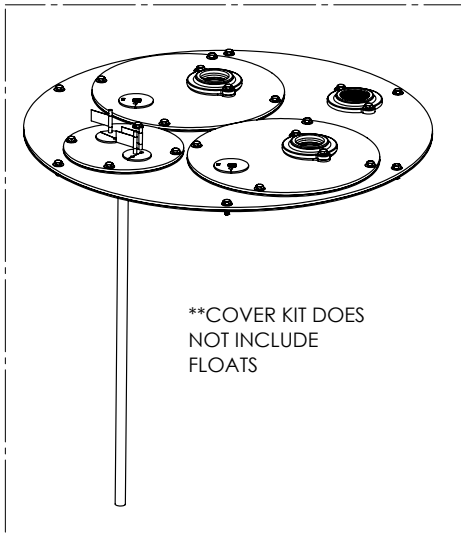

1100 SERIES

1102/LE73M (B10)

1100 SERIES**1102/LE73M (B10)**

#	PART #	DESCRIPTION	QTY	Note
1	K001203	10" INSPECTION COVER WITH FLOAT TREE (FLOATS NOT INCLUDED)	1	
2	K001202	30" X 36" BASIN, WITH CAST IRON INLET HUB	1	
3	K001200	1100 COVER KIT 2" DISCH 2" VENT	1	
4	LE73M2-2	3/4 HP SEWAGE PUMP 208-230V 25' POWER CORD	2	
5	K001389	2" DISCHARGE FLANGE KIT	2	
6	K001390	2" VENT FLANGE KIT	1	
7	4508000	2 1/2" STOPPER - SINGLE 5/16" HOLE	2	
8	45480A0	SINGLE HOLE STOPPER	1	
9	45480B0	2" DOUBLE HOLE STOPPER	1	
10	45220C0	GASKET TAPE	1	
11	4068000	NIPPLE 2x36 PVC SCH 80	2	