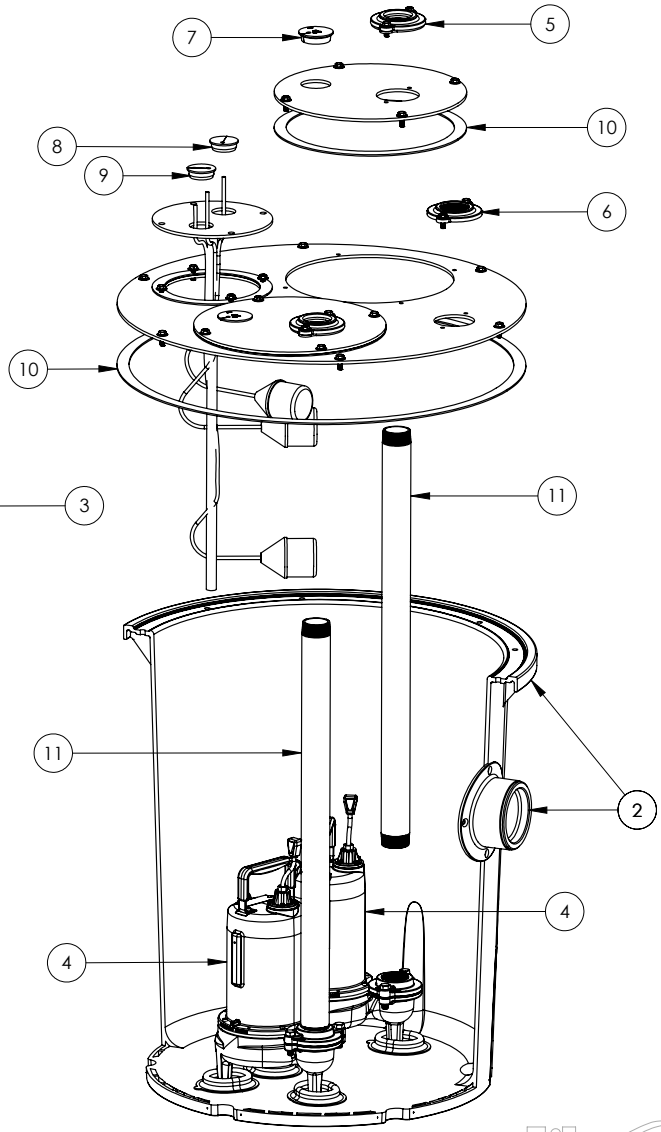

1100 SERIES

1102/LE73M (B10)

1100 SERIES**1102/LE73M (B10)**

#	PART #	DESCRIPTION	QTY	Note
1	K001203	10" INSPECTION COVER WITH FLOAT TREE (FLOATS NOT INCLUDED)	1	
2	K001202	30" X 36" BASIN, WITH CAST IRON INLET HUB	1	
3	K001200	1100 COVER KIT 2" DISCH 2" VENT	1	
4	LE73M2-2	3/4 HP SEWAGE PUMP 208-230V 25' POWER CORD	2	
5	K001389	2" DISCHARGE FLANGE KIT	2	
6	K001390	2" VENT FLANGE KIT	1	
7	4508000	2 1/2" STOPPER - SINGLE 5/16" HOLE	2	
8	45480A0	SINGLE HOLE STOPPER	1	
9	45480B0	2" DOUBLE HOLE STOPPER	1	
10	45220C0	GASKET TAPE	1	
11	4068000	NIPPLE 2x36 PVC SCH 80	2	

1102/LE73M (B10)

1102-LE73M (B10-A).PDF

PAGE