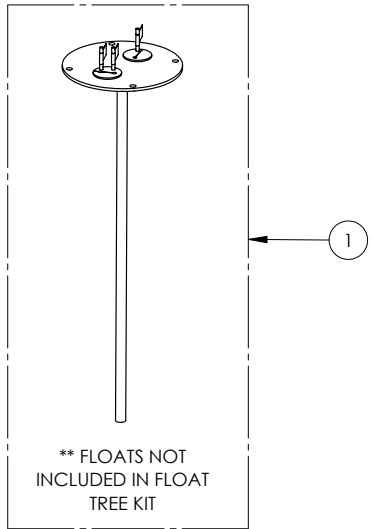

1100 SERIES

1102/LE73M (B10)

1100 SERIES**1102/LE73M (B10)**

#	PART #	DESCRIPTION	QTY	Note
1	K001203	10" INSPECTION COVER WITH FLOAT TREE (FLOATS NOT INCLUDED)	1	
2	K001202	30" X 36" BASIN, WITH CAST IRON INLET HUB	1	
3	K001200	1100 COVER KIT 2" DISCH 2" VENT	1	
4	LE73M2-2	3/4 HP SEWAGE PUMP 208-230V 25' POWER CORD	2	
5	K001389	2" DISCHARGE FLANGE KIT	2	
6	K001390	2" VENT FLANGE KIT	1	
7	4508000	2 1/2" STOPPER - SINGLE 5/16" HOLE	2	
8	45480A0	SINGLE HOLE STOPPER	1	
9	45480B0	2" DOUBLE HOLE STOPPER	1	
10	45220C0	GASKET TAPE	1	
11	4068000	NIPPLE 2x36 PVC SCH 80	2	

1102/LE73M (B10)

1102-LE73M (B10-A).PDF

PAGE